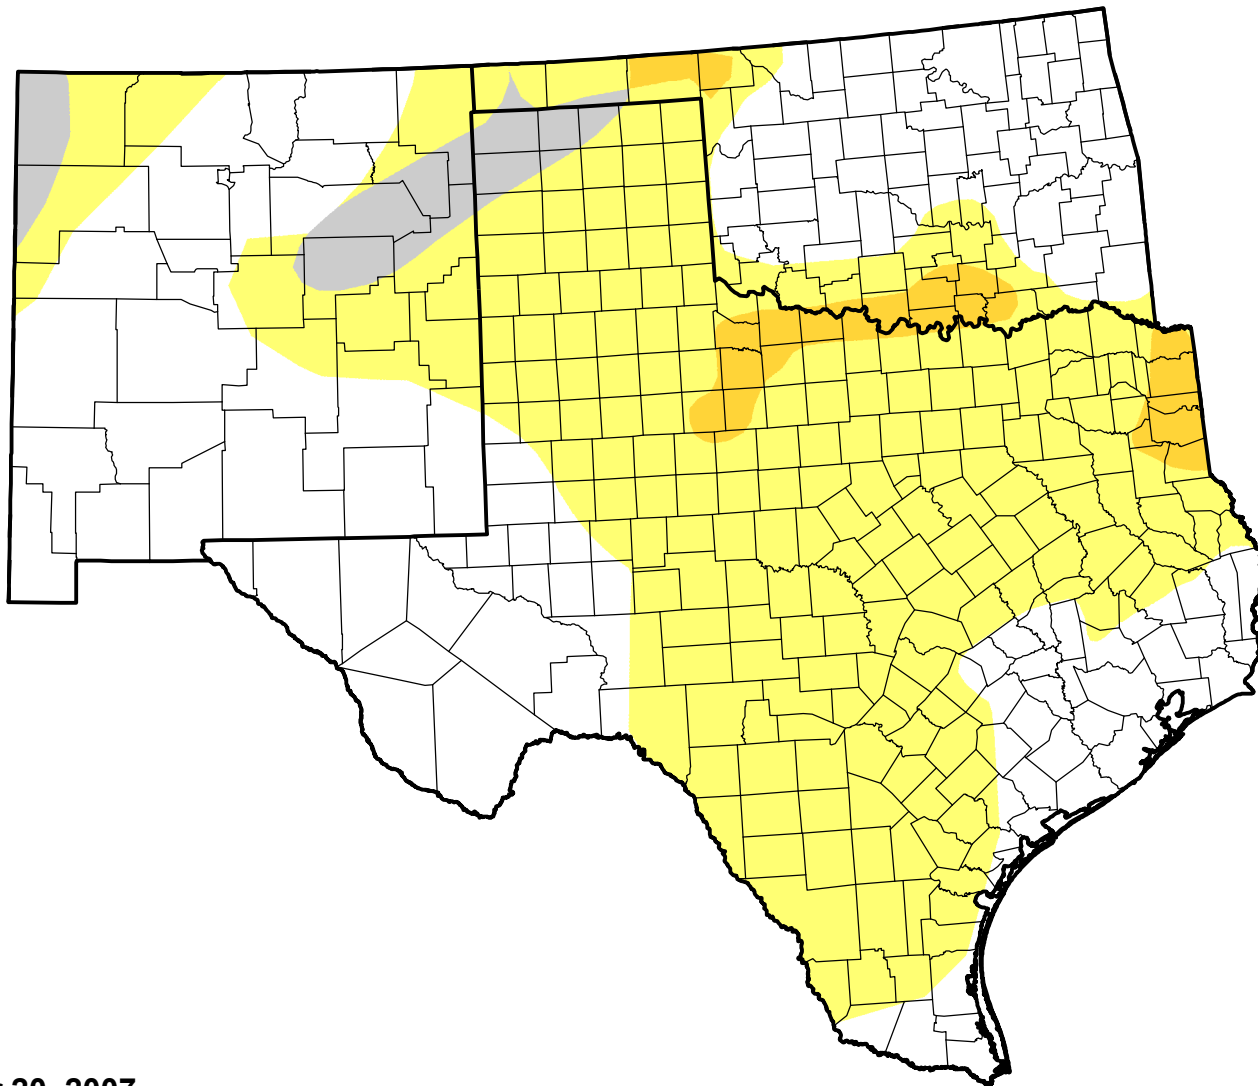

U.S. Drought Monitor Class Change - Southern Plains RDEWS

Start of Water Year

November 20, 2007
compared to
September 27, 2007

droughtmonitor.unl.edu

- | | |
|---------------------------------------------------------------------------------------|---------------------|
|  | 5 Class Degradation |
|  | 4 Class Degradation |
|  | 3 Class Degradation |
|  | 2 Class Degradation |
|  | 1 Class Degradation |
|  | No Change |
|  | 1 Class Improvement |
|  | 2 Class Improvement |
|  | 3 Class Improvement |
|  | 4 Class Improvement |
|  | 5 Class Improvement |