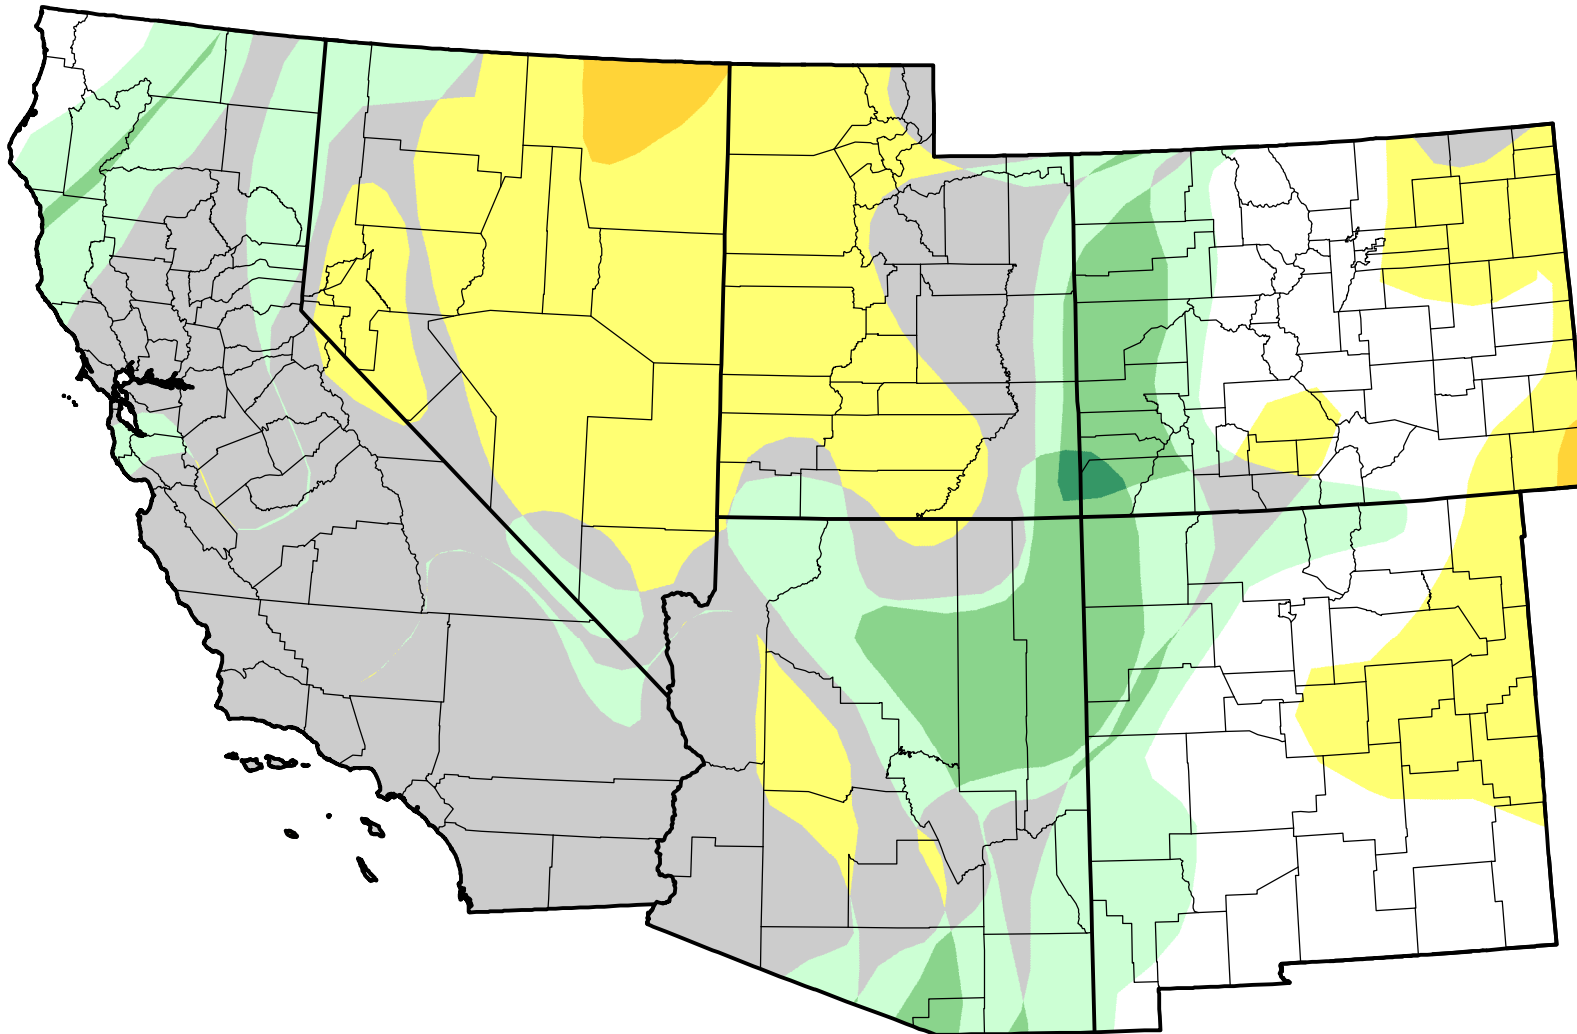

U.S. Drought Monitor Class Change - Southwest

26 Week

November 20, 2007
compared to
May 24, 2007

droughtmonitor.unl.edu

-  5 Class Degradation
-  4 Class Degradation
-  3 Class Degradation
-  2 Class Degradation
-  1 Class Degradation
-  No Change
-  1 Class Improvement
-  2 Class Improvement
-  3 Class Improvement
-  4 Class Improvement
-  5 Class Improvement