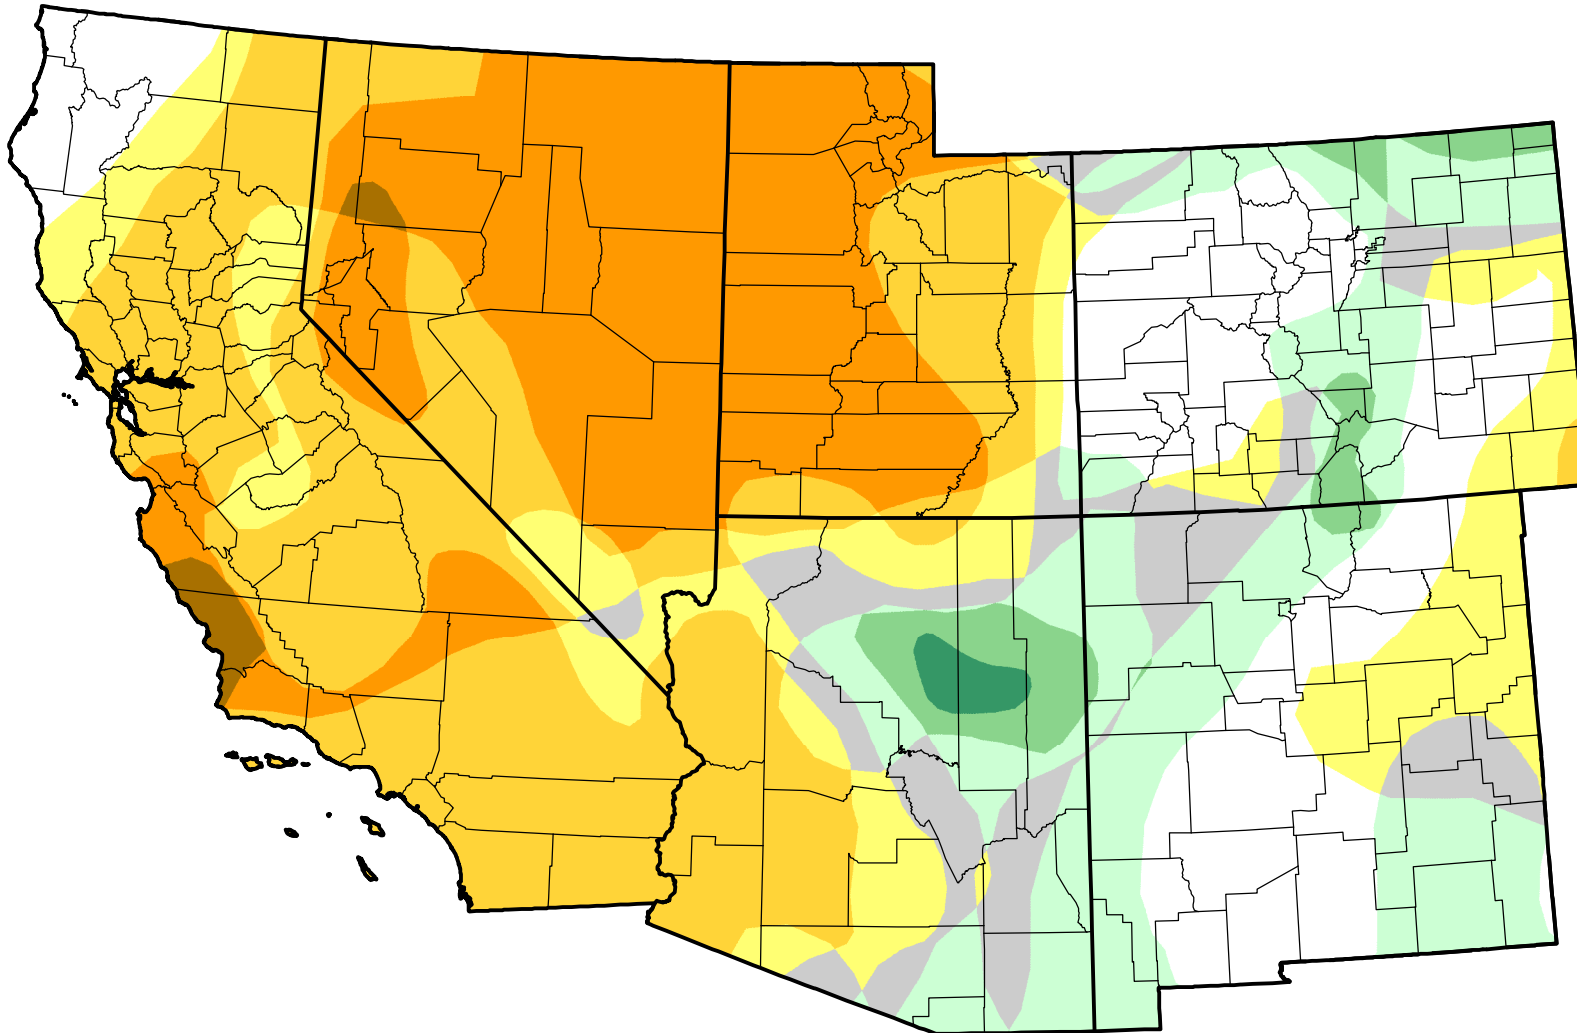

U.S. Drought Monitor Class Change - Southwest

Start of Calendar Year

November 20, 2007
compared to
January 4, 2007

droughtmonitor.unl.edu

-  5 Class Degradation
-  4 Class Degradation
-  3 Class Degradation
-  2 Class Degradation
-  1 Class Degradation
-  No Change
-  1 Class Improvement
-  2 Class Improvement
-  3 Class Improvement
-  4 Class Improvement
-  5 Class Improvement