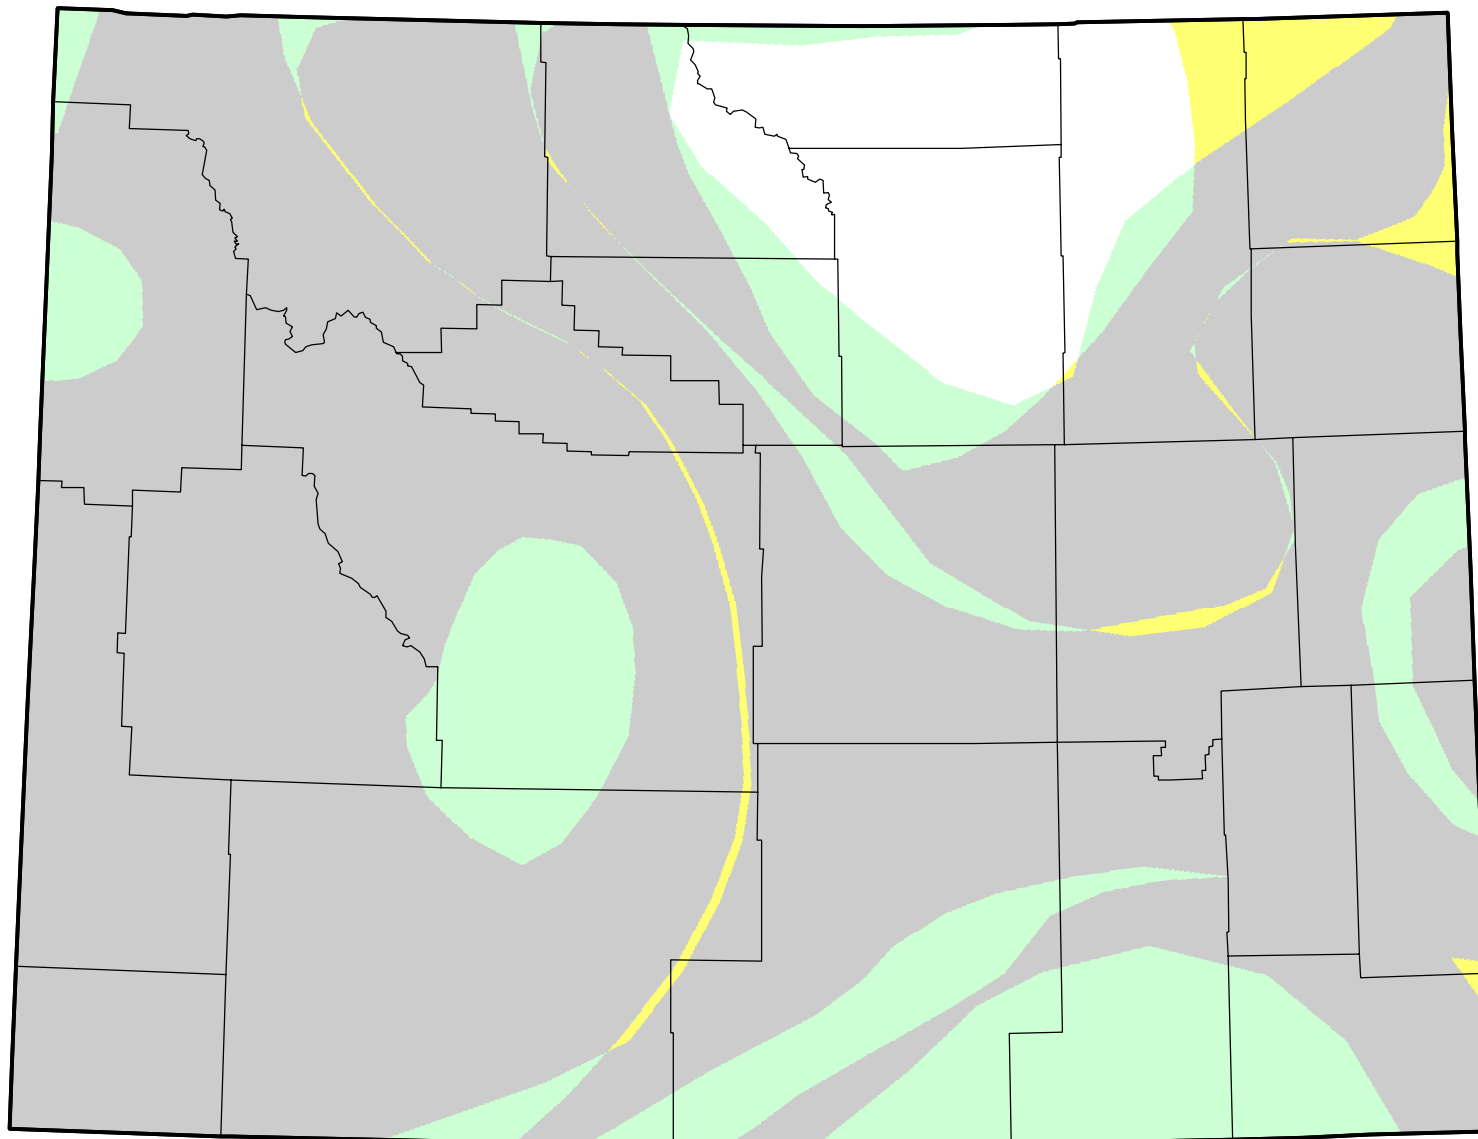

U.S. Drought Monitor Class Change - Wyoming

Start of Water Year

November 20, 2007
compared to
September 27, 2007

droughtmonitor.unl.edu

- | | |
|---|---------------------|
|  | 5 Class Degradation |
|  | 4 Class Degradation |
|  | 3 Class Degradation |
|  | 2 Class Degradation |
|  | 1 Class Degradation |
|  | No Change |
|  | 1 Class Improvement |
|  | 2 Class Improvement |
|  | 3 Class Improvement |
|  | 4 Class Improvement |
|  | 5 Class Improvement |