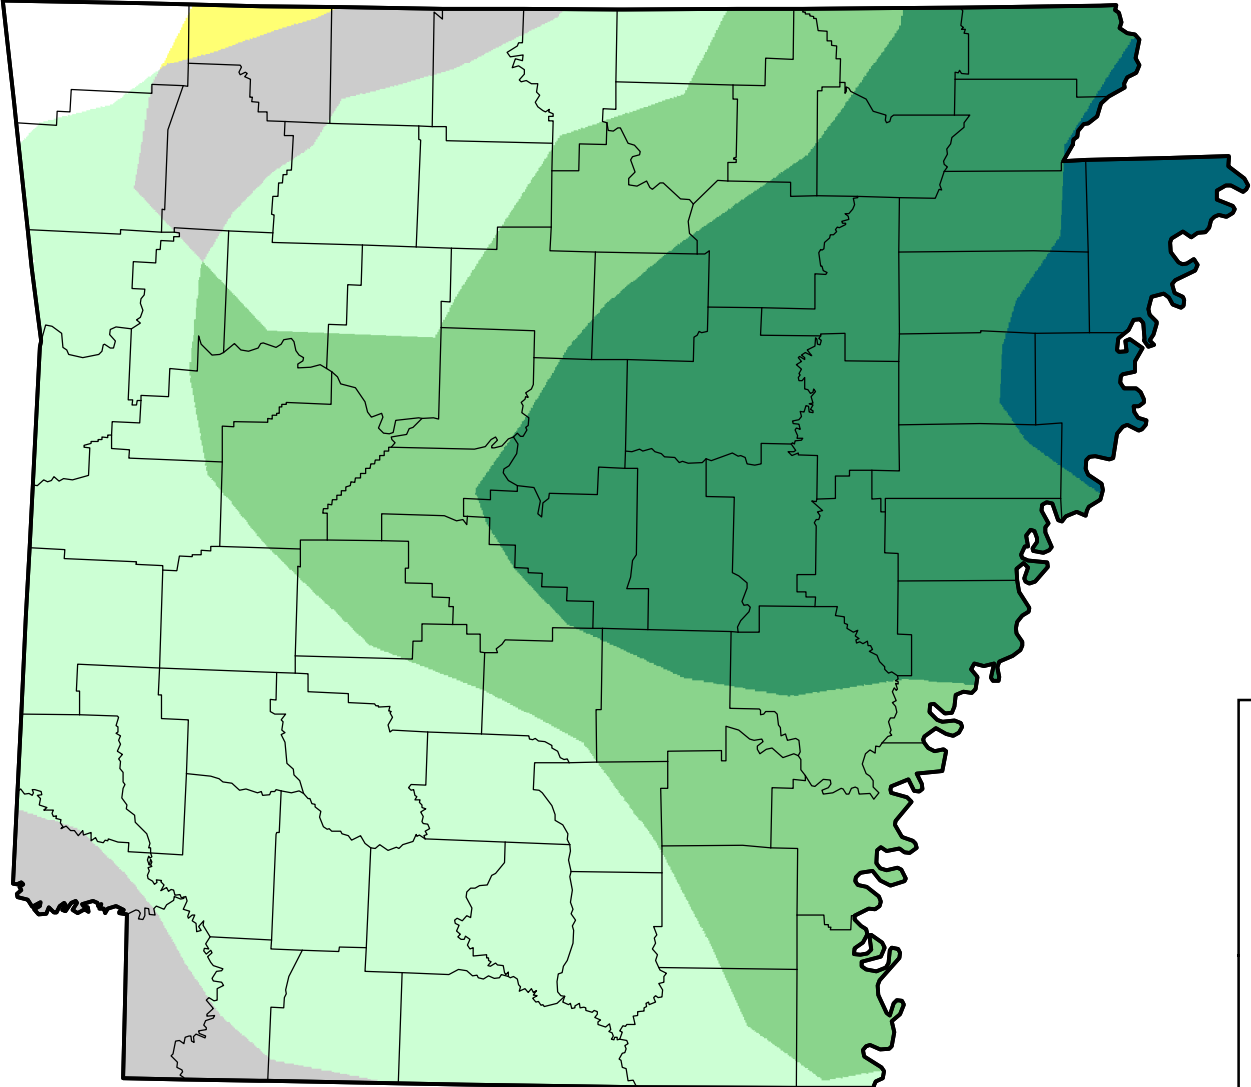

U.S. Drought Monitor Class Change - Arkansas

13 Week

November 27, 2007
compared to
August 30, 2007

droughtmonitor.unl.edu

-  5 Class Degradation
-  4 Class Degradation
-  3 Class Degradation
-  2 Class Degradation
-  1 Class Degradation
-  No Change
-  1 Class Improvement
-  2 Class Improvement
-  3 Class Improvement
-  4 Class Improvement
-  5 Class Improvement