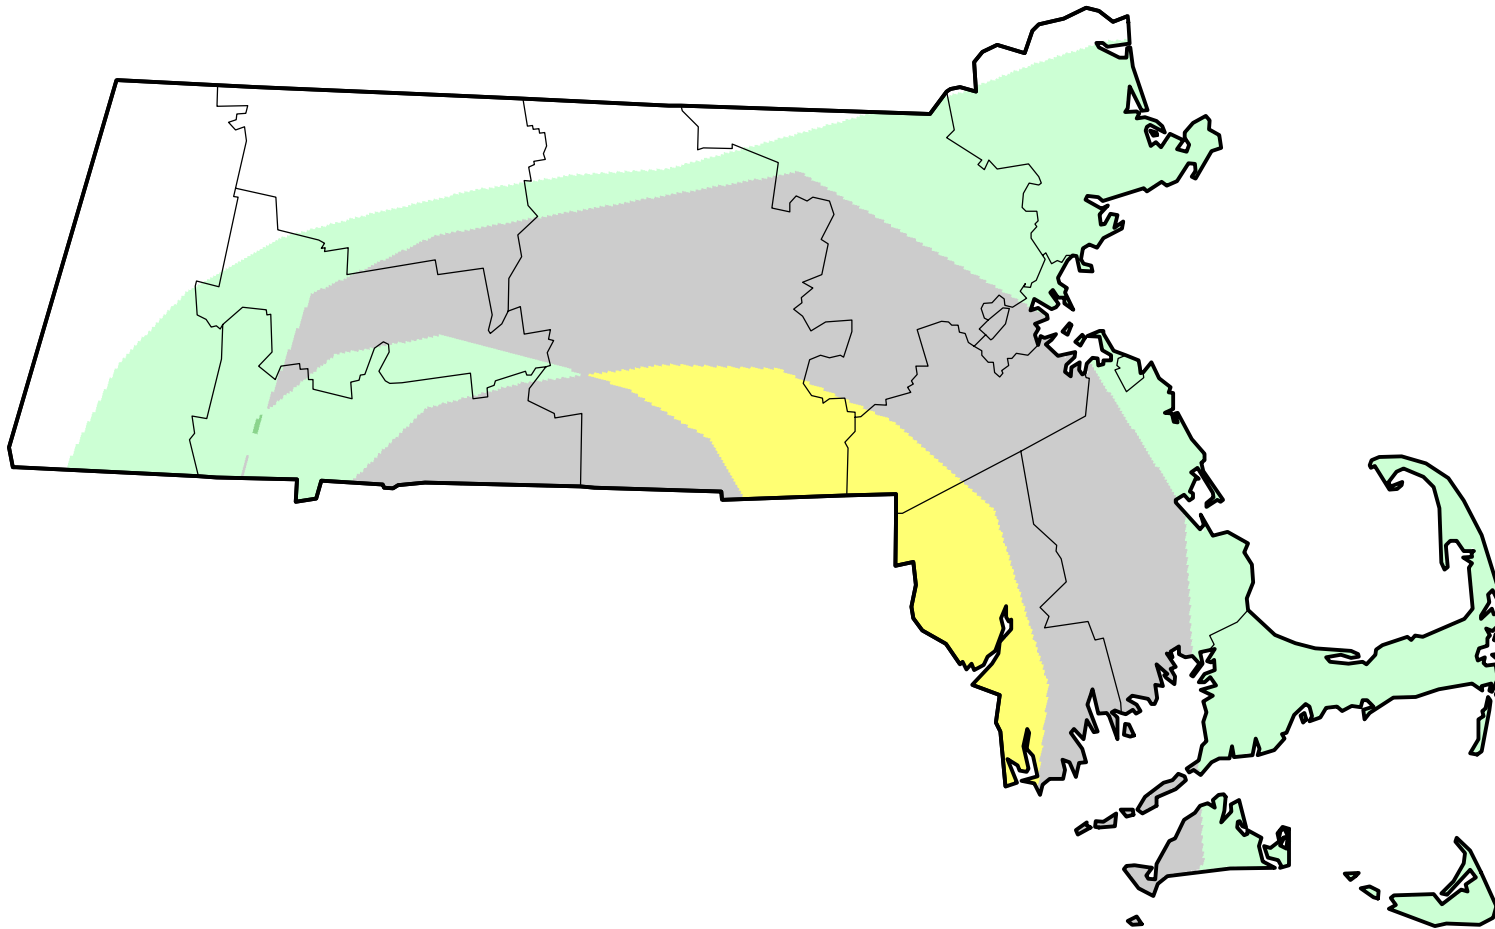

U.S. Drought Monitor Class Change - Massachusetts

Start of Water Year

**November 27, 2007
compared to
September 27, 2007**

droughtmonitor.unl.edu