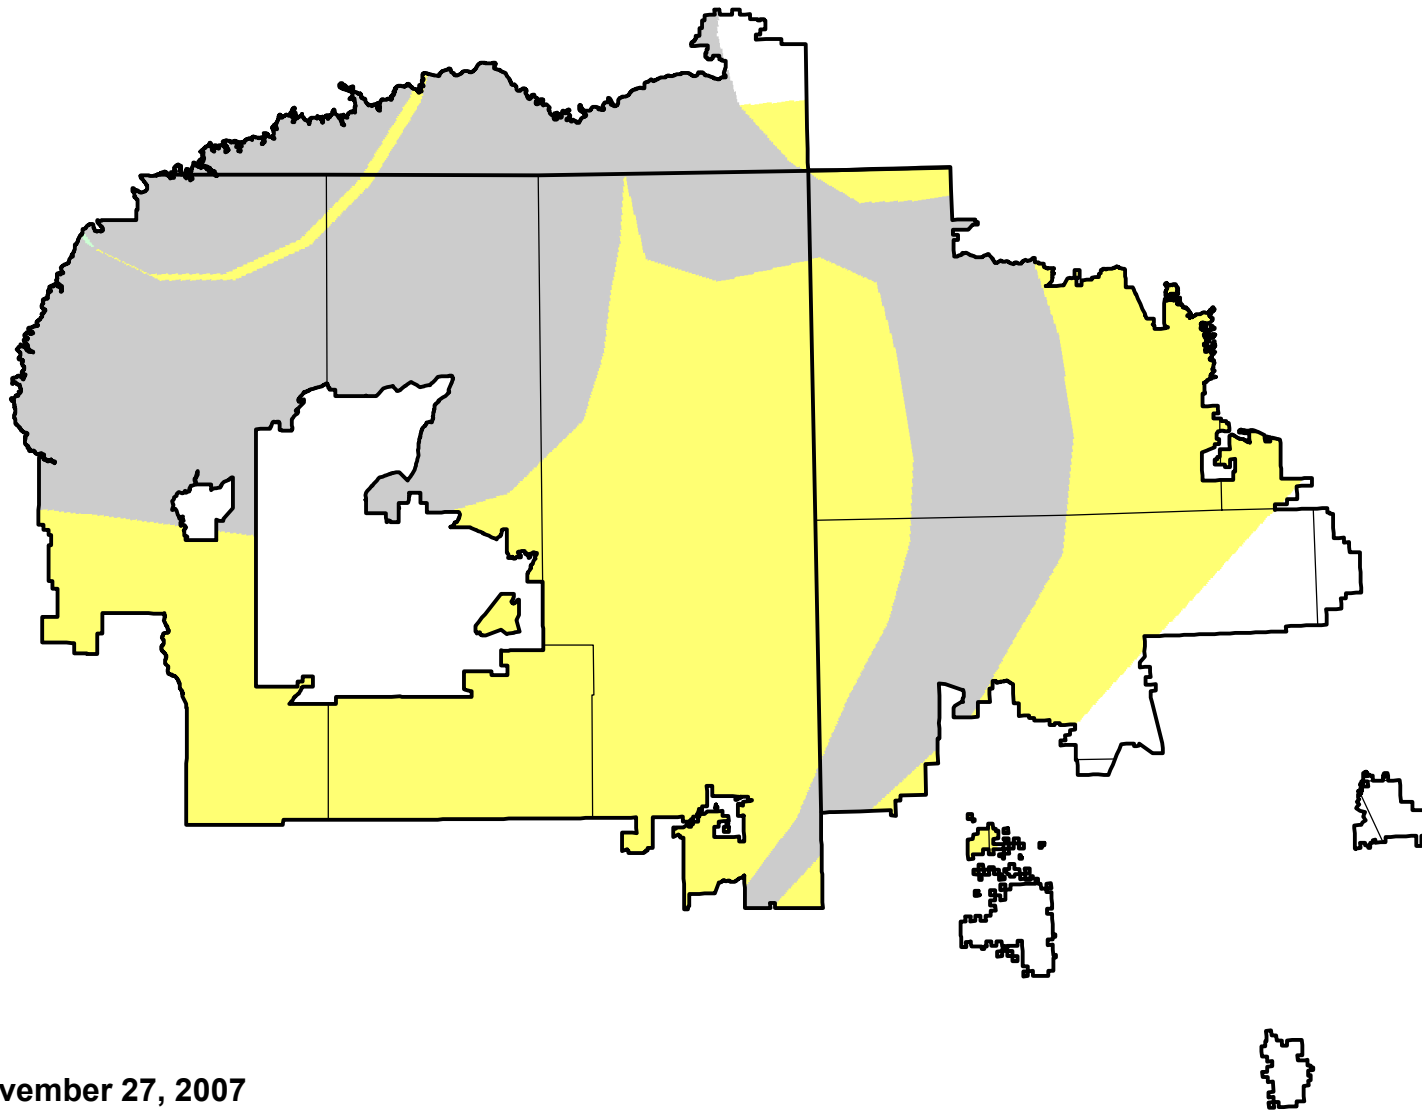

U.S. Drought Monitor Class Change - Navajo

8 Week

November 27, 2007
compared to
October 4, 2007

droughtmonitor.unl.edu

- | | |
|---|---------------------|
|  | 5 Class Degradation |
|  | 4 Class Degradation |
|  | 3 Class Degradation |
|  | 2 Class Degradation |
|  | 1 Class Degradation |
|  | No Change |
|  | 1 Class Improvement |
|  | 2 Class Improvement |
|  | 3 Class Improvement |
|  | 4 Class Improvement |
|  | 5 Class Improvement |