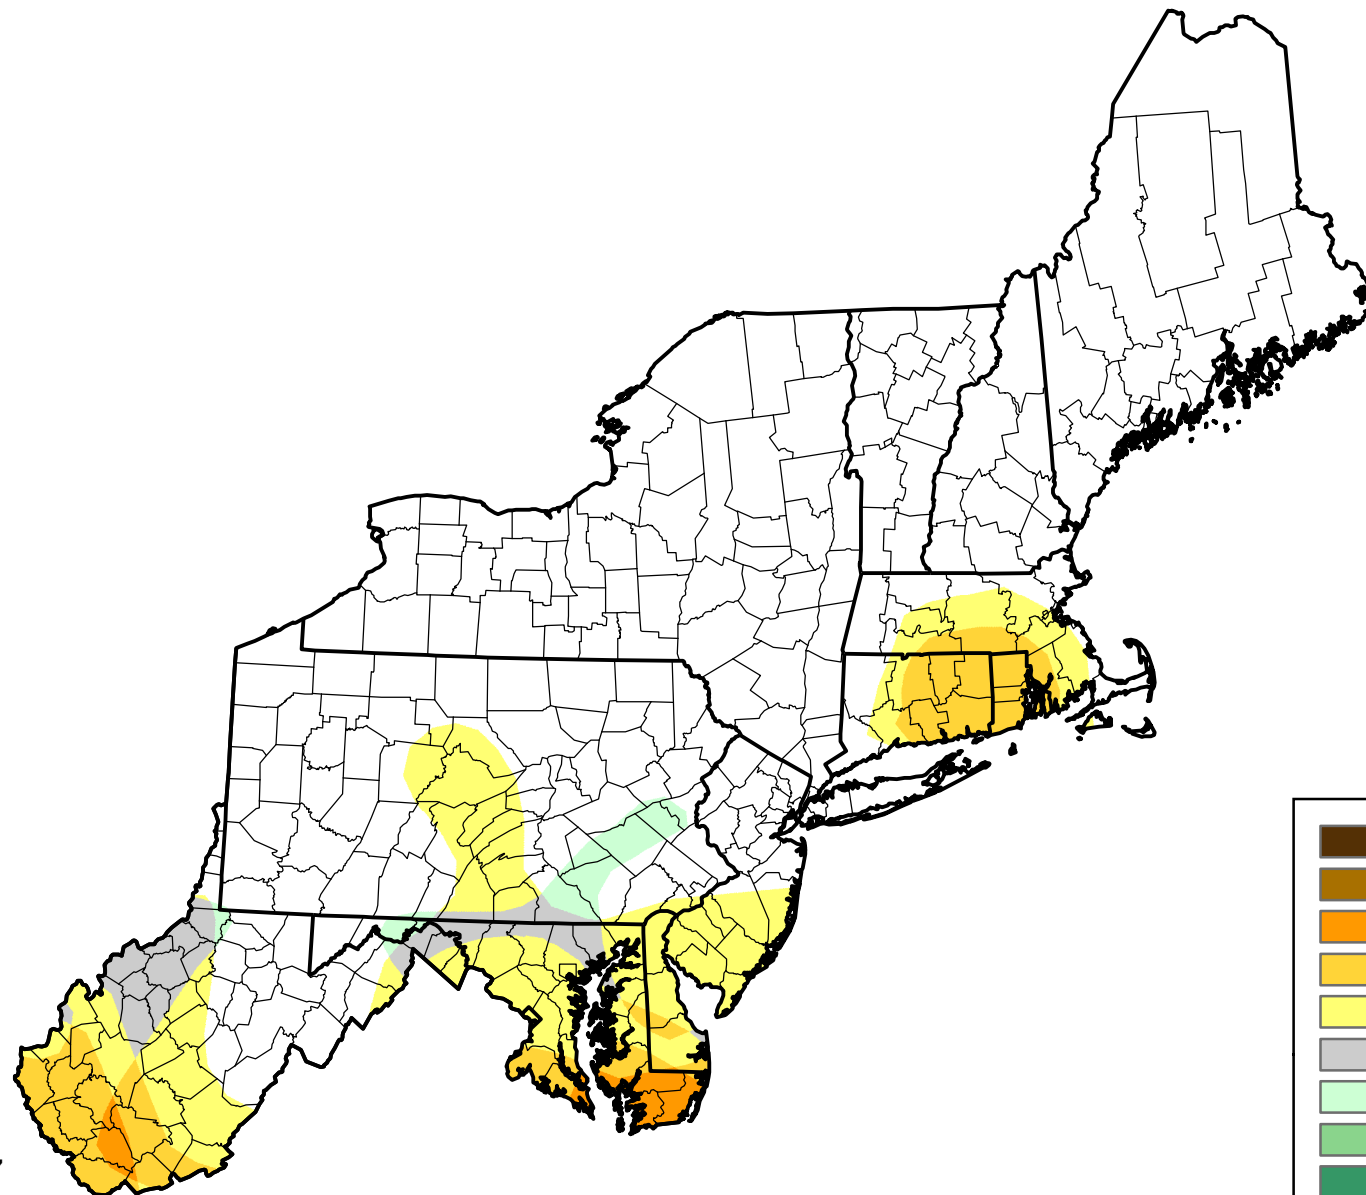

U.S. Drought Monitor Class Change - Northeast

26 Week

November 27, 2007
compared to
May 31, 2007

droughtmonitor.unl.edu

-  5 Class Degradation
-  4 Class Degradation
-  3 Class Degradation
-  2 Class Degradation
-  1 Class Degradation
-  No Change
-  1 Class Improvement
-  2 Class Improvement
-  3 Class Improvement
-  4 Class Improvement
-  5 Class Improvement