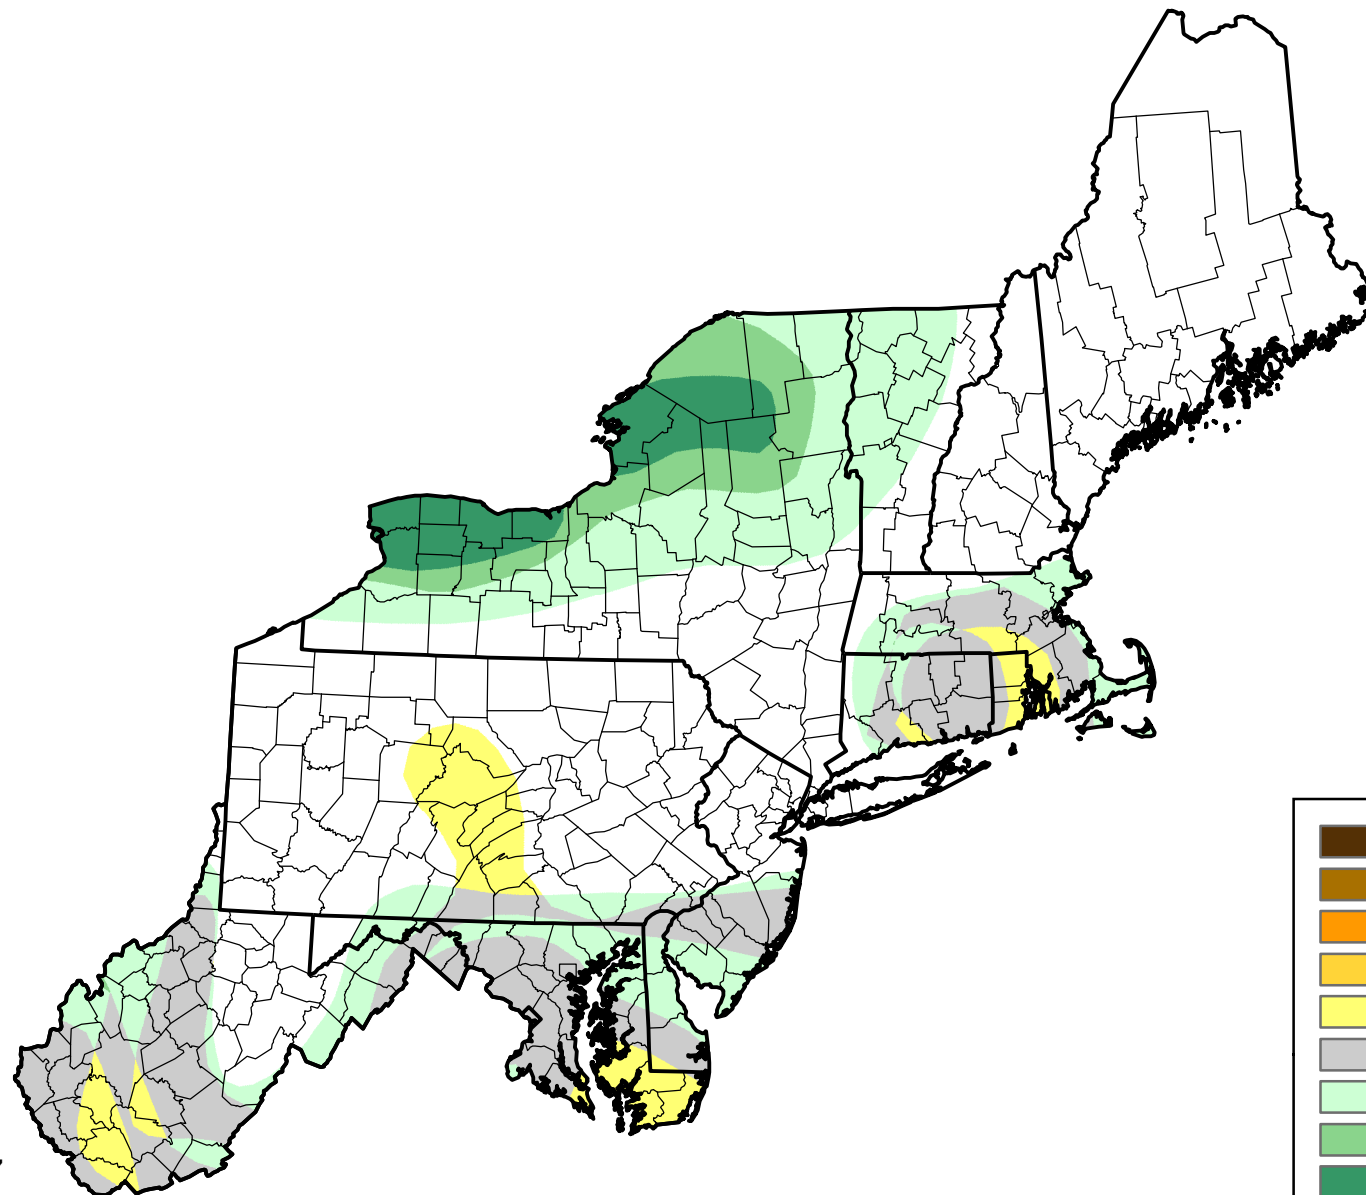

# U.S. Drought Monitor Class Change - Northeast

## Start of Water Year

November 27, 2007  
compared to  
September 27, 2007

[droughtmonitor.unl.edu](http://droughtmonitor.unl.edu)

-  5 Class Degradation
-  4 Class Degradation
-  3 Class Degradation
-  2 Class Degradation
-  1 Class Degradation
-  No Change
-  1 Class Improvement
-  2 Class Improvement
-  3 Class Improvement
-  4 Class Improvement
-  5 Class Improvement