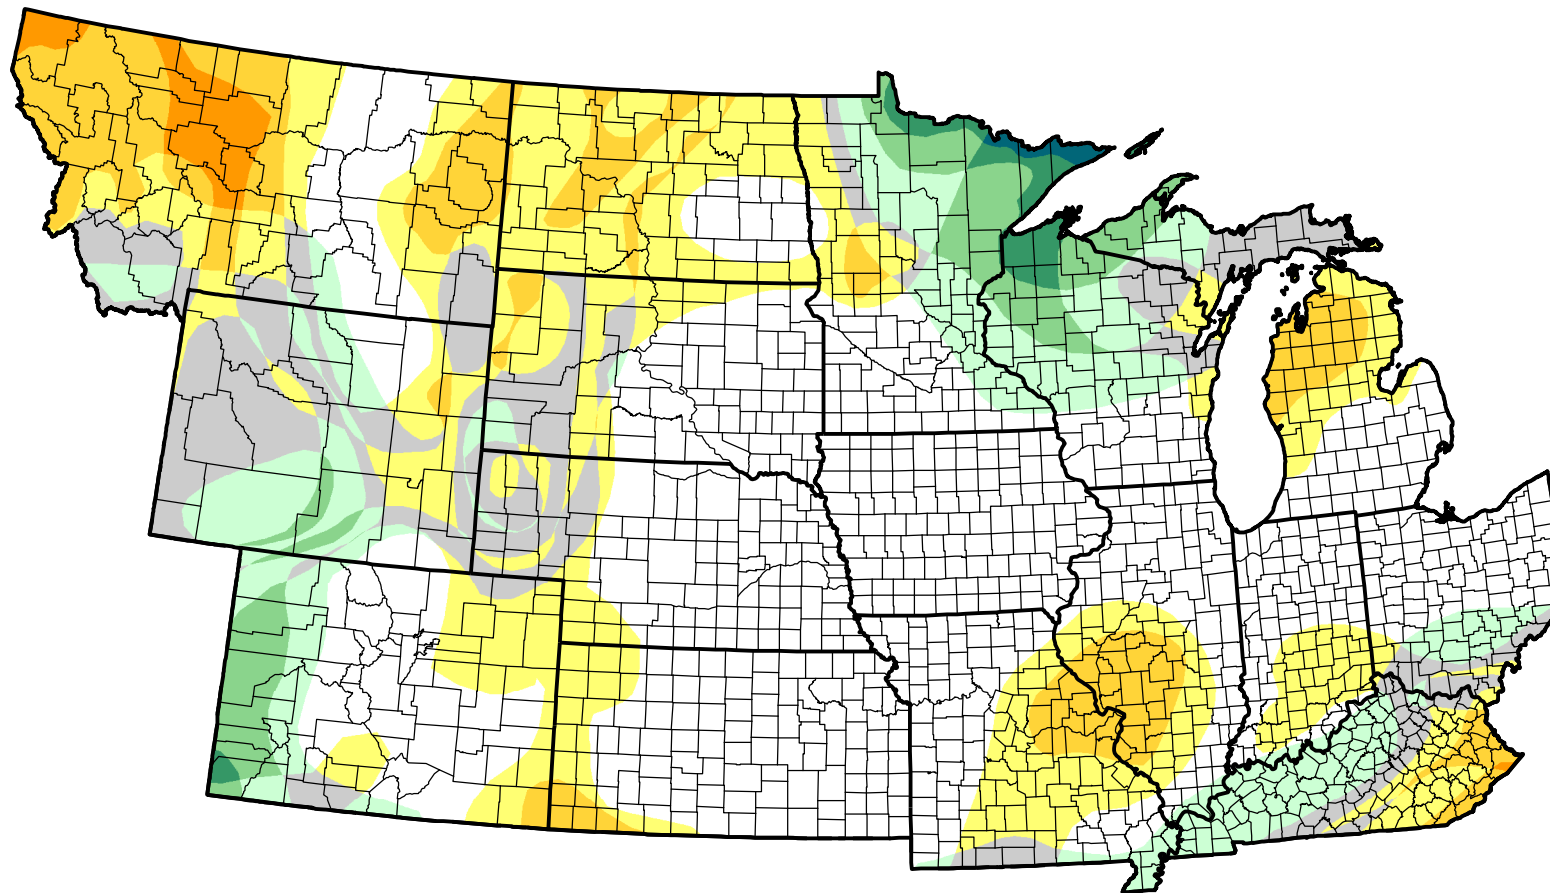

# U.S. Drought Monitor Class Change - NWS Central 26 Week

November 27, 2007  
compared to  
May 31, 2007

[droughtmonitor.unl.edu](http://droughtmonitor.unl.edu)

-  5 Class Degradation
-  4 Class Degradation
-  3 Class Degradation
-  2 Class Degradation
-  1 Class Degradation
-  No Change
-  1 Class Improvement
-  2 Class Improvement
-  3 Class Improvement
-  4 Class Improvement
-  5 Class Improvement