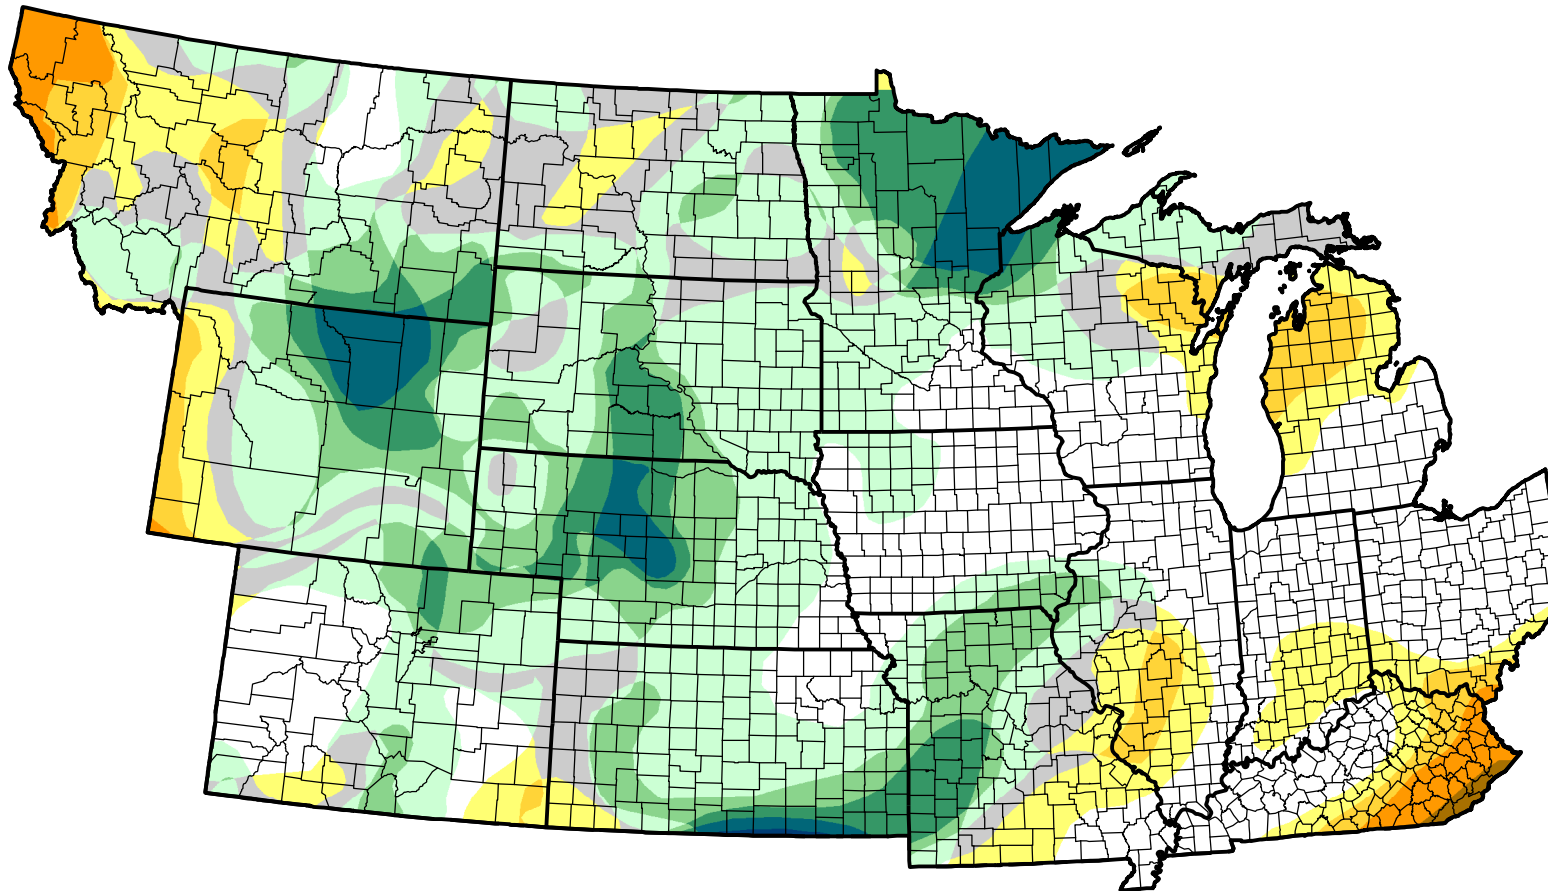

U.S. Drought Monitor Class Change - NWS Central 52 Week

-  5 Class Degradation
-  4 Class Degradation
-  3 Class Degradation
-  2 Class Degradation
-  1 Class Degradation
-  No Change
-  1 Class Improvement
-  2 Class Improvement
-  3 Class Improvement
-  4 Class Improvement
-  5 Class Improvement

**November 27, 2007
compared to
November 30, 2006**

droughtmonitor.unl.edu