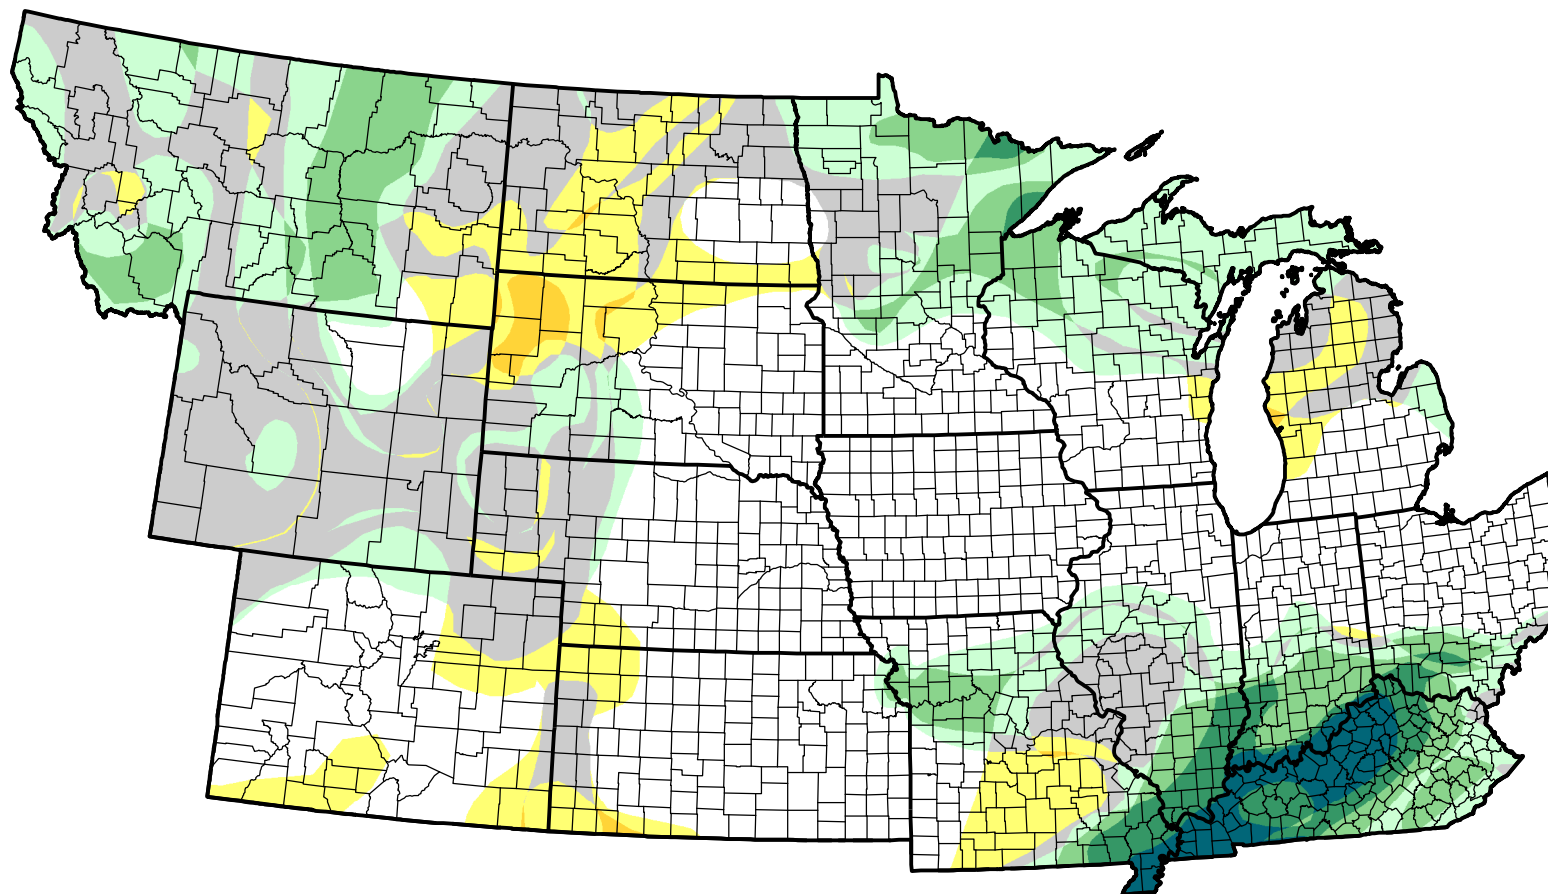

# U.S. Drought Monitor Class Change - NWS Central 8 Week

-  5 Class Degradation
-  4 Class Degradation
-  3 Class Degradation
-  2 Class Degradation
-  1 Class Degradation
-  No Change
-  1 Class Improvement
-  2 Class Improvement
-  3 Class Improvement
-  4 Class Improvement
-  5 Class Improvement

November 27, 2007  
compared to  
October 4, 2007

[droughtmonitor.unl.edu](http://droughtmonitor.unl.edu)