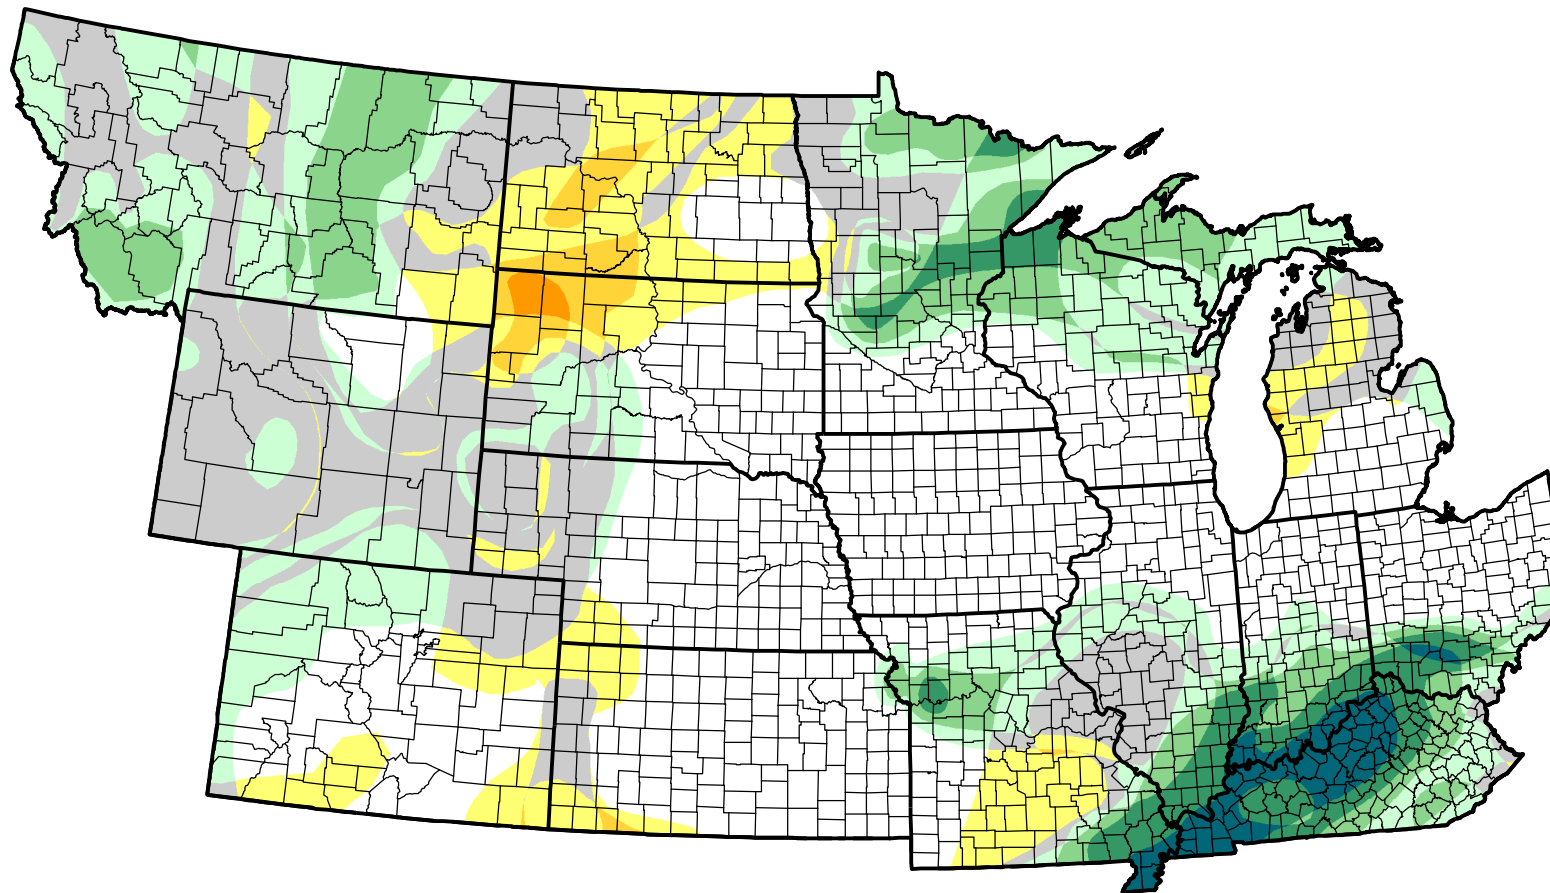

U.S. Drought Monitor Class Change - NWS Central Start of Water Year

November 27, 2007
compared to
September 27, 2007

droughtmonitor.unl.edu