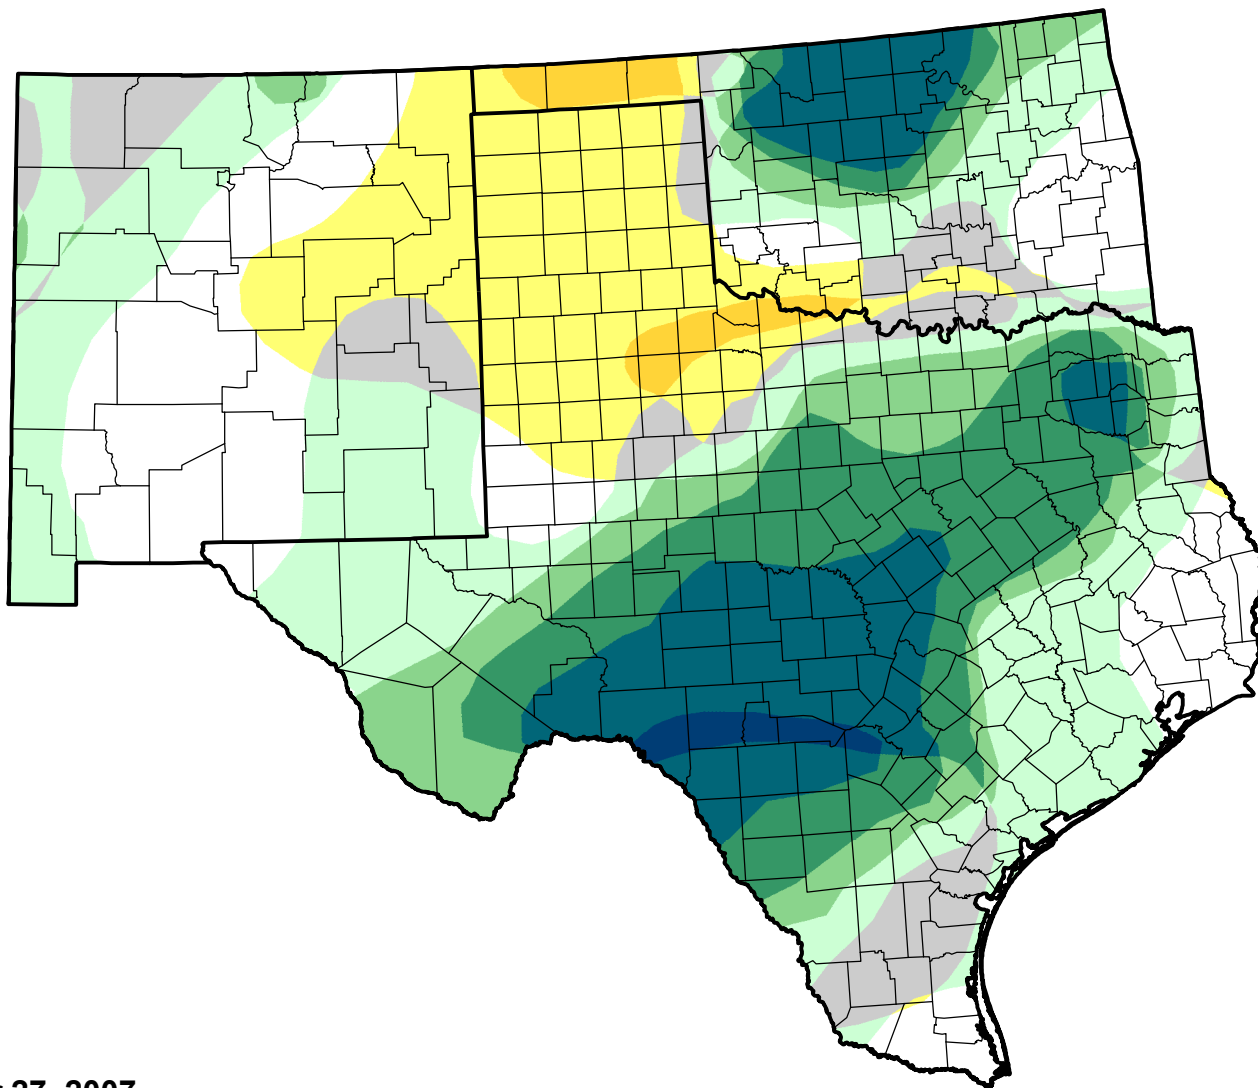

U.S. Drought Monitor Class Change - Southern Plains RDEWS

Start of Calendar Year

November 27, 2007
compared to
January 4, 2007

droughtmonitor.unl.edu

-  5 Class Degradation
-  4 Class Degradation
-  3 Class Degradation
-  2 Class Degradation
-  1 Class Degradation
-  No Change
-  1 Class Improvement
-  2 Class Improvement
-  3 Class Improvement
-  4 Class Improvement
-  5 Class Improvement