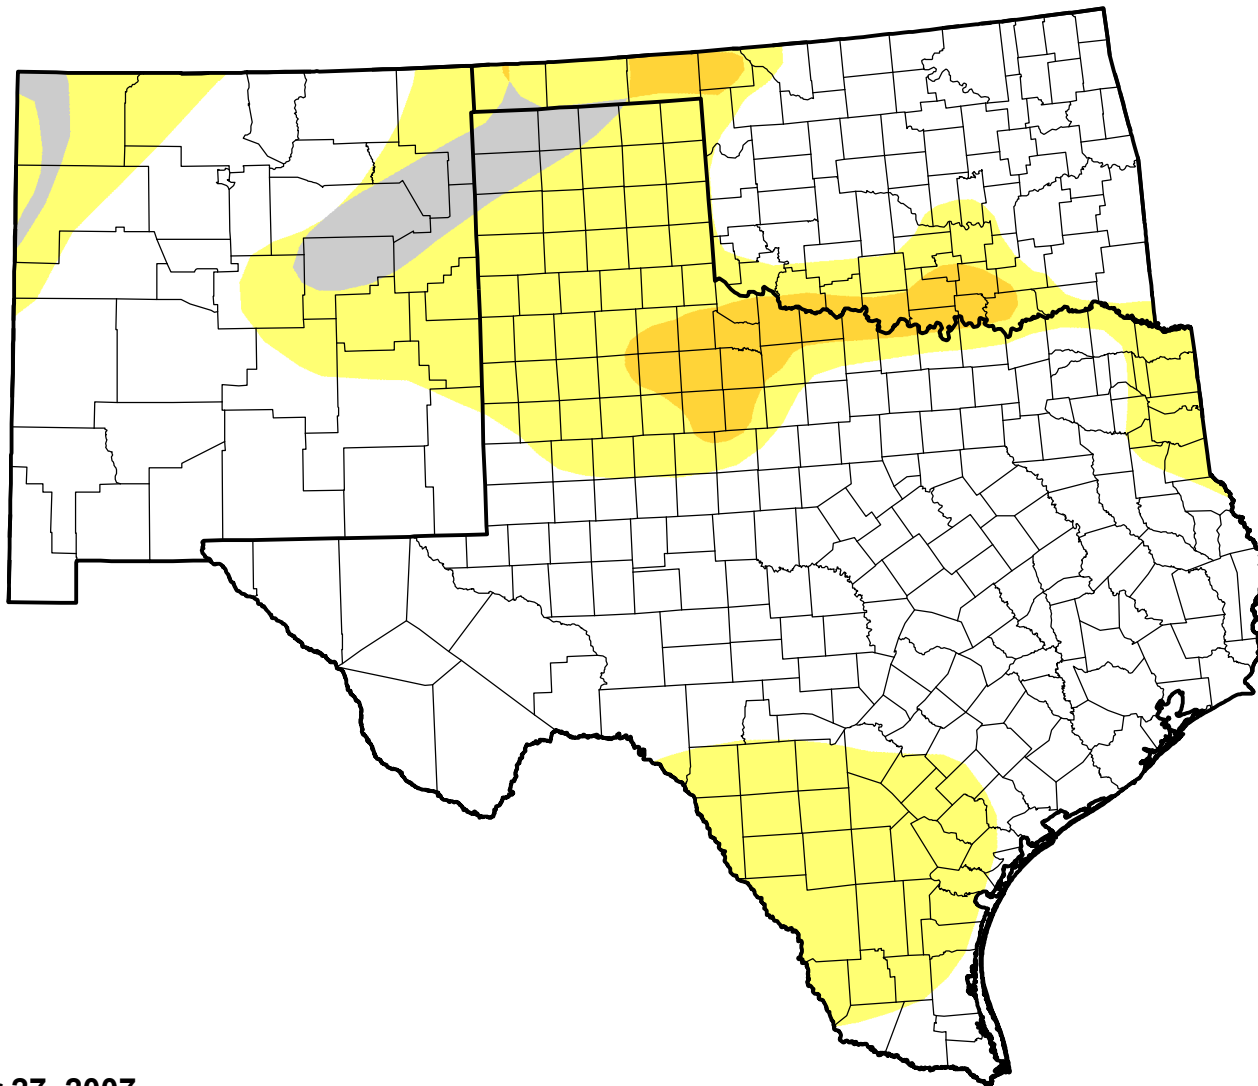

U.S. Drought Monitor Class Change - Southern Plains RDEWS

Start of Water Year

November 27, 2007
compared to
September 27, 2007

droughtmonitor.unl.edu