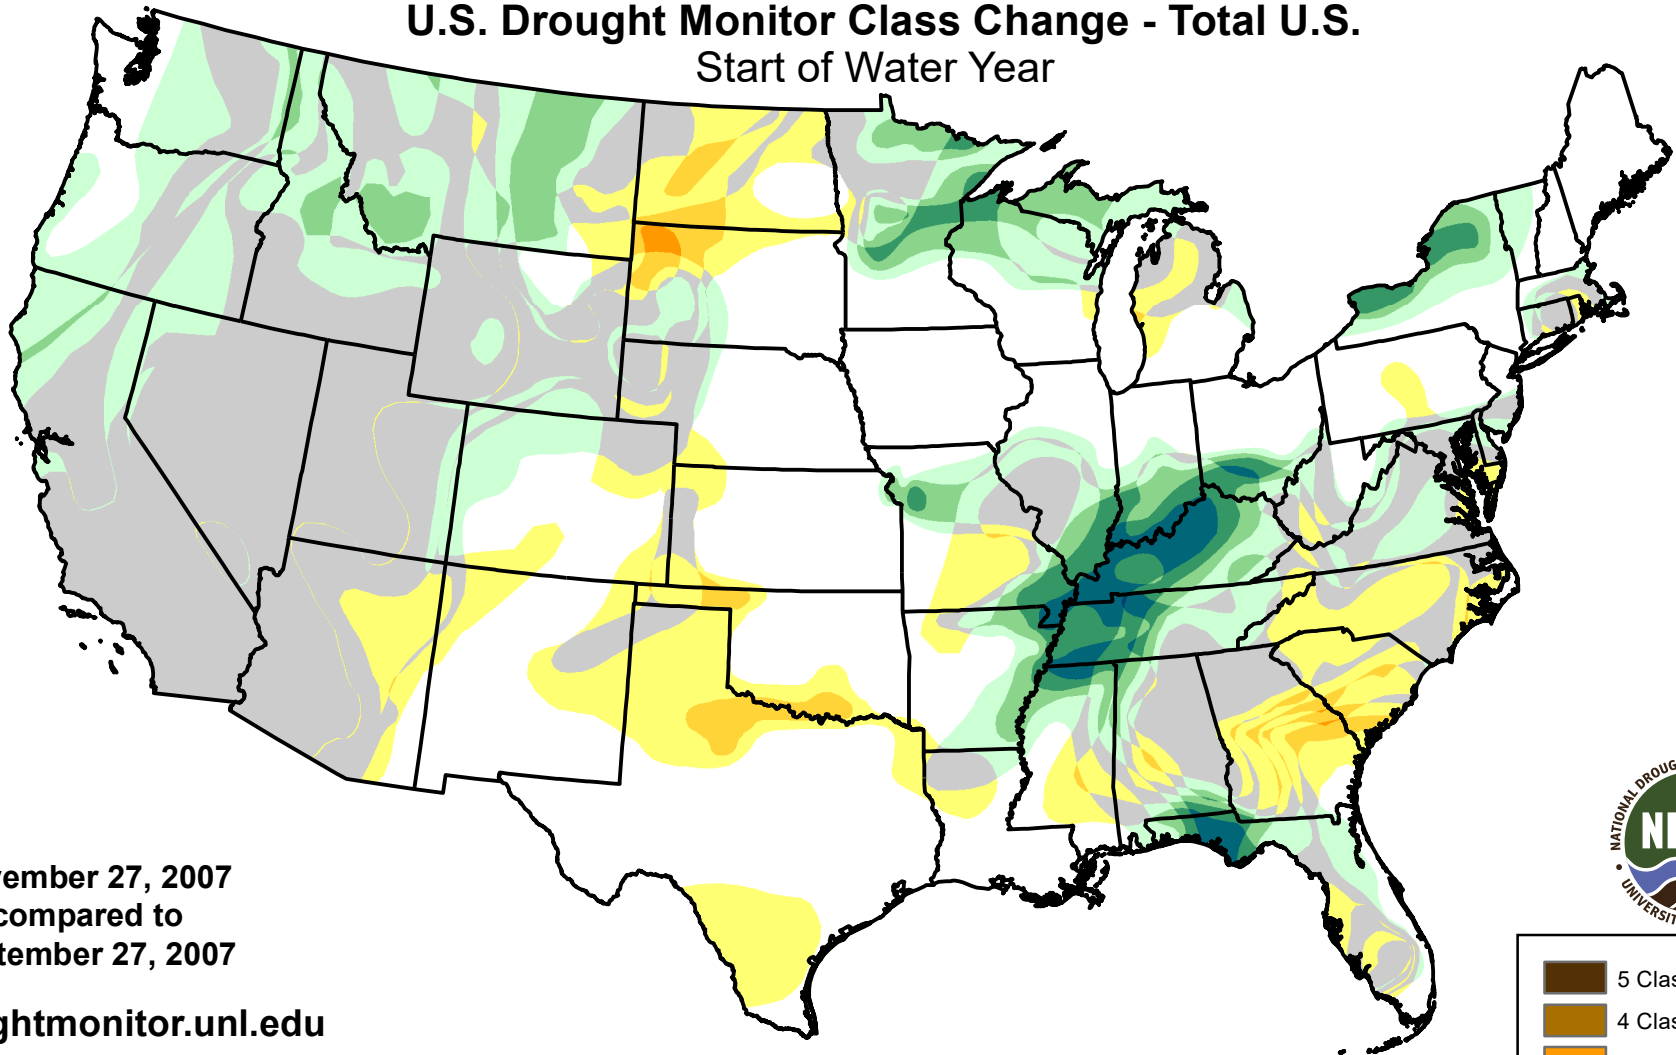

U.S. Drought Monitor Class Change - Total U.S. Start of Water Year

November 27, 2007
compared to
September 27, 2007

droughtmonitor.unl.edu

-  5 Class Degradation
-  4 Class Degradation
-  3 Class Degradation
-  2 Class Degradation
-  1 Class Degradation
-  No Change
-  1 Class Improvement
-  2 Class Improvement
-  3 Class Improvement
-  4 Class Improvement
-  5 Class Improvement