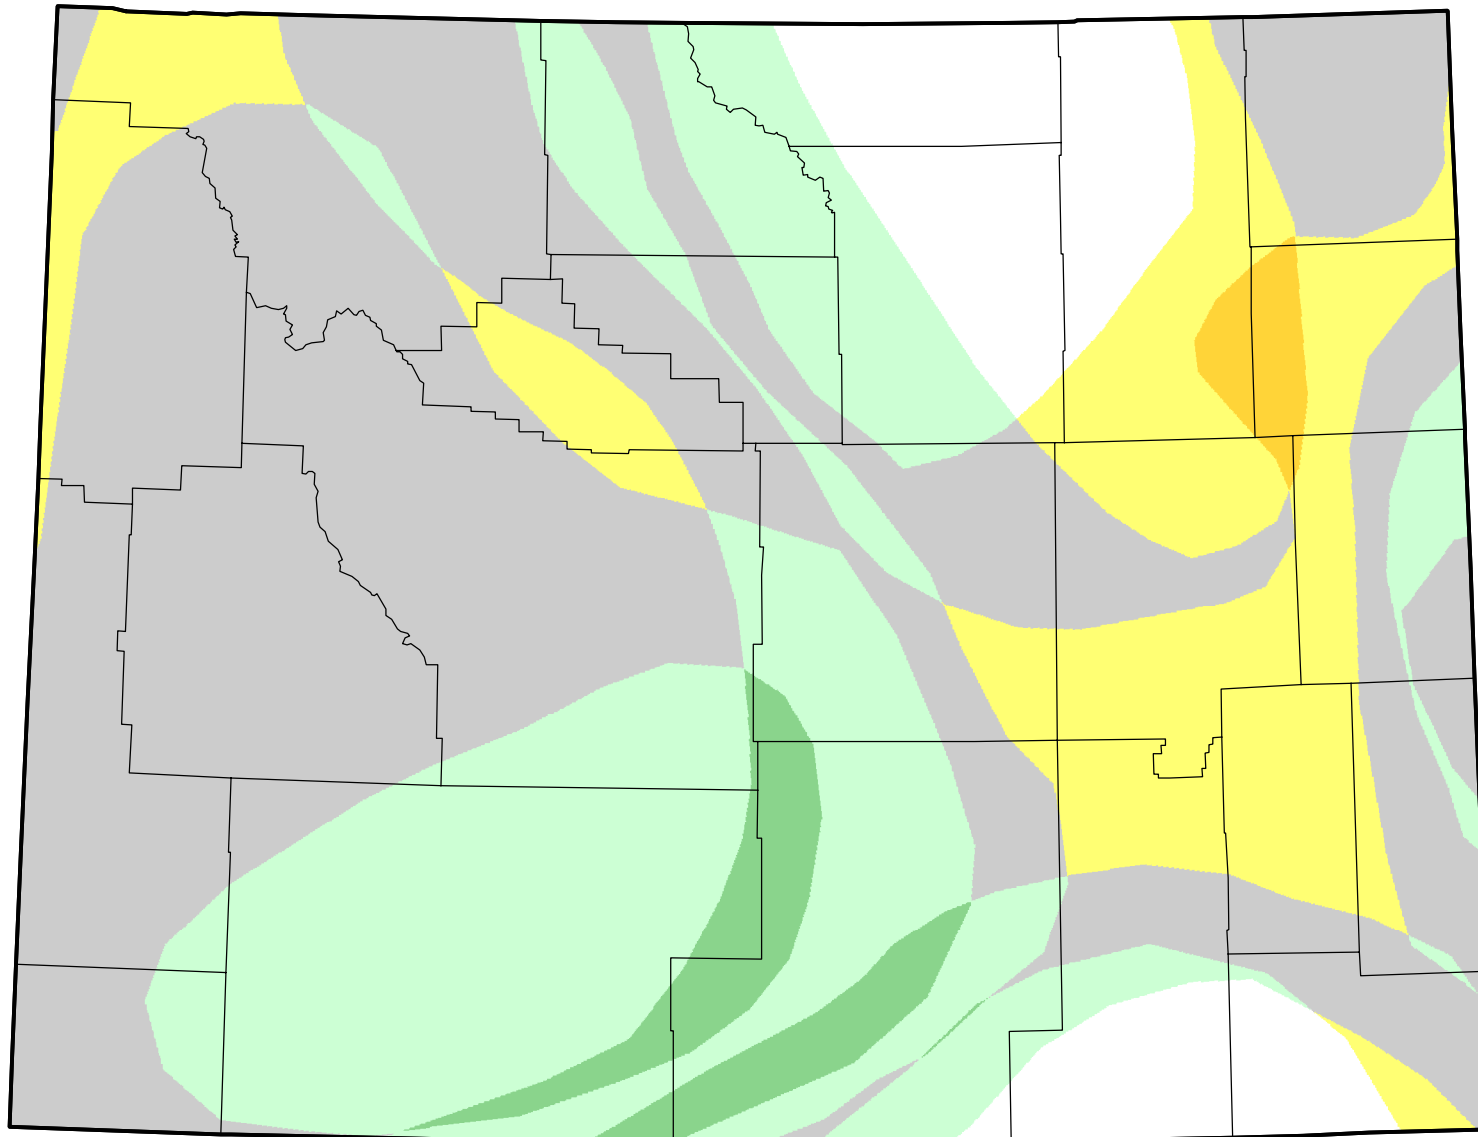

# U.S. Drought Monitor Class Change - Wyoming

## 26 Week

**November 27, 2007**  
**compared to**  
**May 31, 2007**

[droughtmonitor.unl.edu](http://droughtmonitor.unl.edu)

-  5 Class Degradation
-  4 Class Degradation
-  3 Class Degradation
-  2 Class Degradation
-  1 Class Degradation
-  No Change
-  1 Class Improvement
-  2 Class Improvement
-  3 Class Improvement
-  4 Class Improvement
-  5 Class Improvement