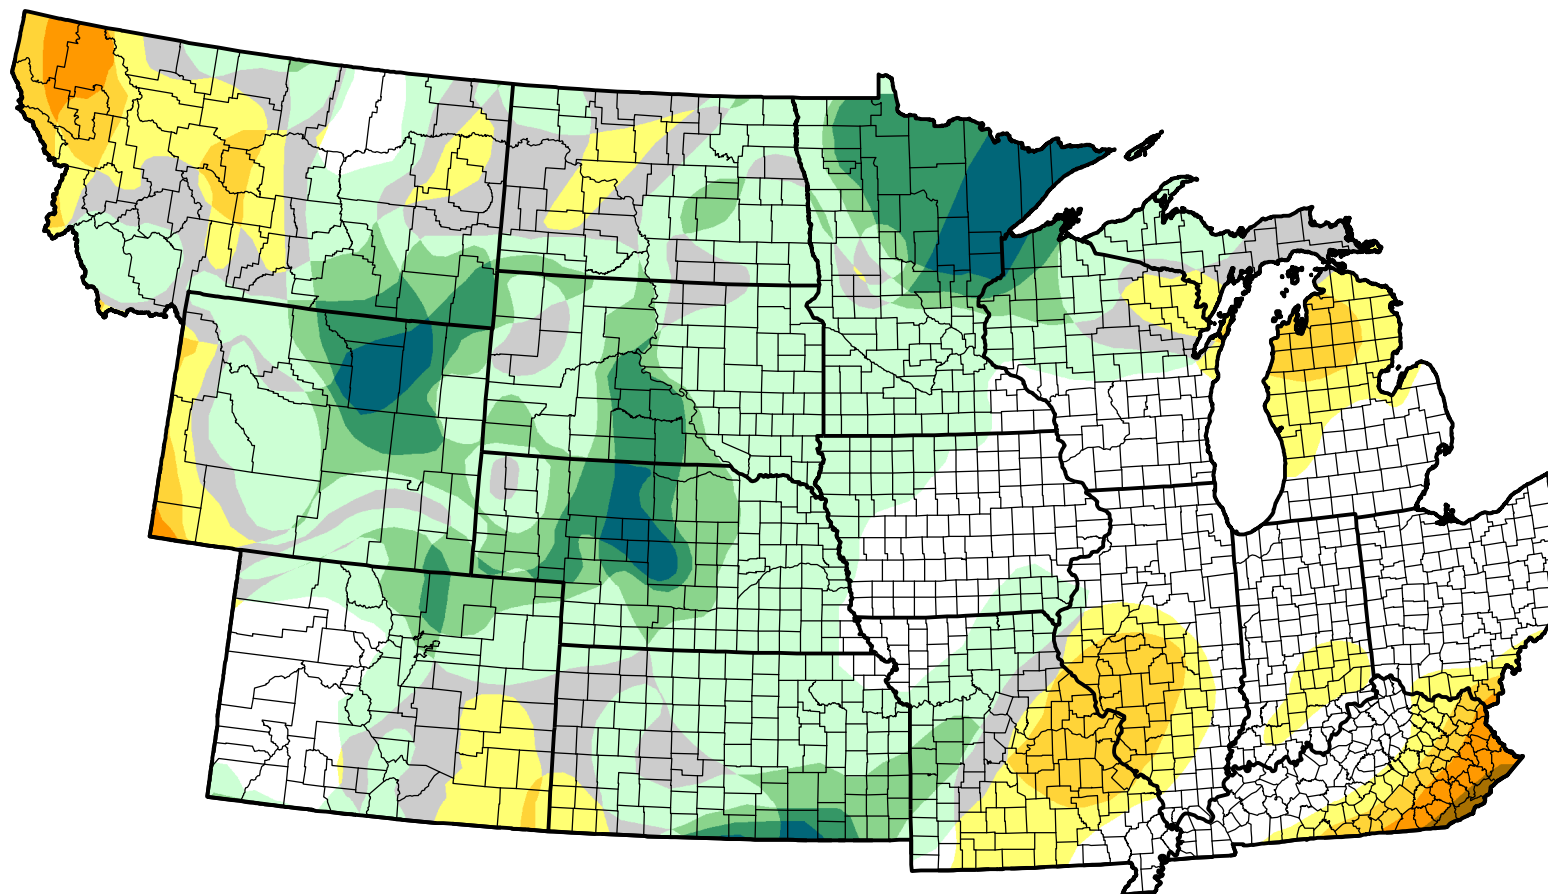

U.S. Drought Monitor Class Change - NWS Central 52 Week

-  5 Class Degradation
-  4 Class Degradation
-  3 Class Degradation
-  2 Class Degradation
-  1 Class Degradation
-  No Change
-  1 Class Improvement
-  2 Class Improvement
-  3 Class Improvement
-  4 Class Improvement
-  5 Class Improvement

**December 4, 2007
compared to
December 7, 2006**

droughtmonitor.unl.edu