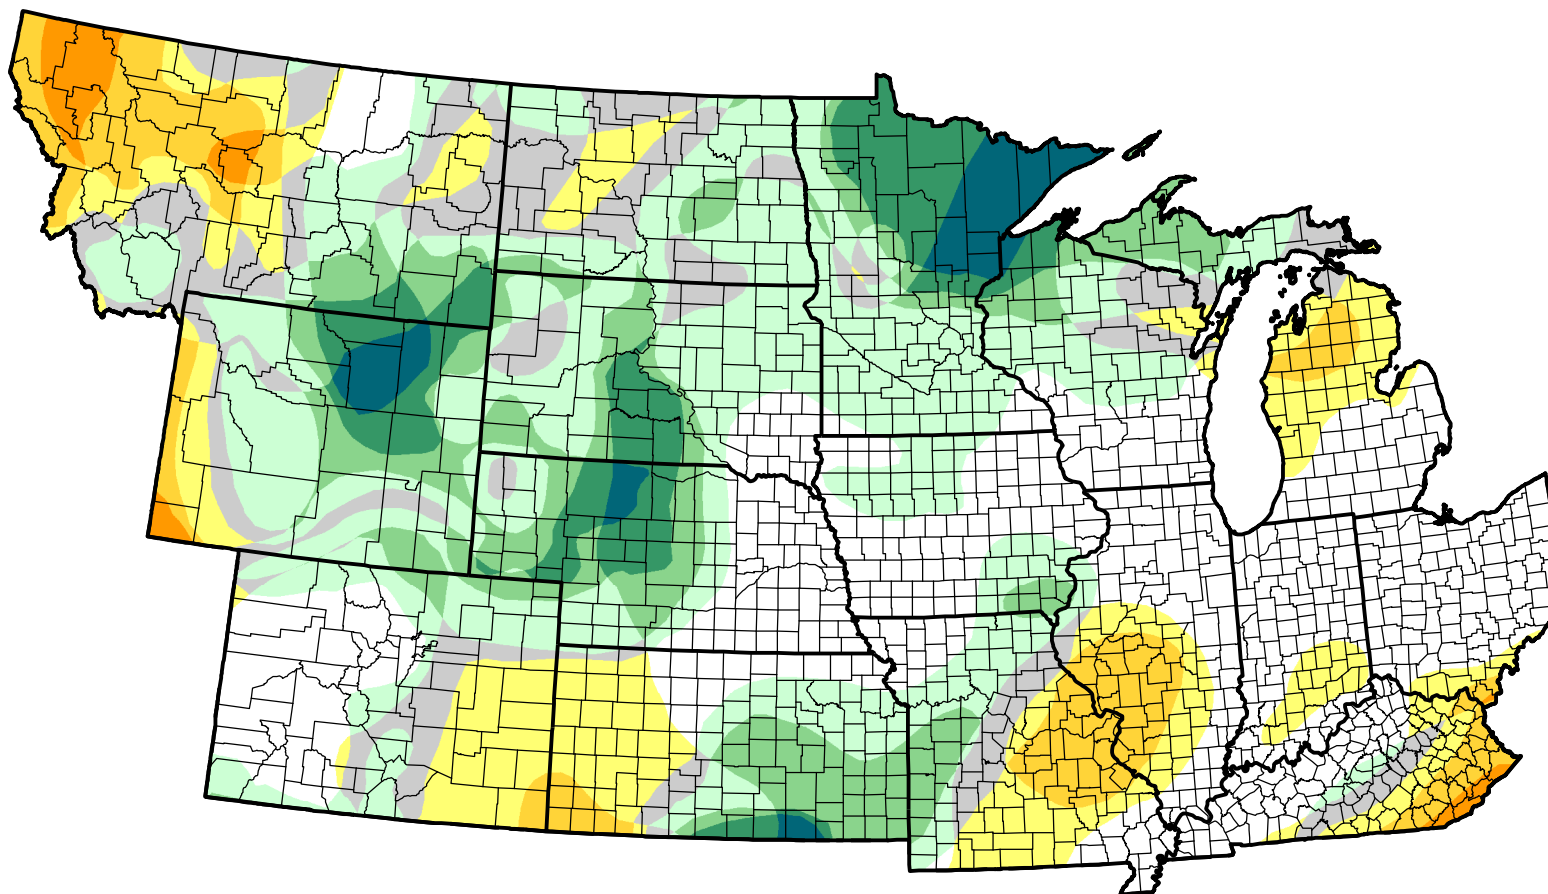

U.S. Drought Monitor Class Change - NWS Central Start of Calendar Year

-  5 Class Degradation
-  4 Class Degradation
-  3 Class Degradation
-  2 Class Degradation
-  1 Class Degradation
-  No Change
-  1 Class Improvement
-  2 Class Improvement
-  3 Class Improvement
-  4 Class Improvement
-  5 Class Improvement

December 4, 2007
compared to
January 4, 2007

droughtmonitor.unl.edu