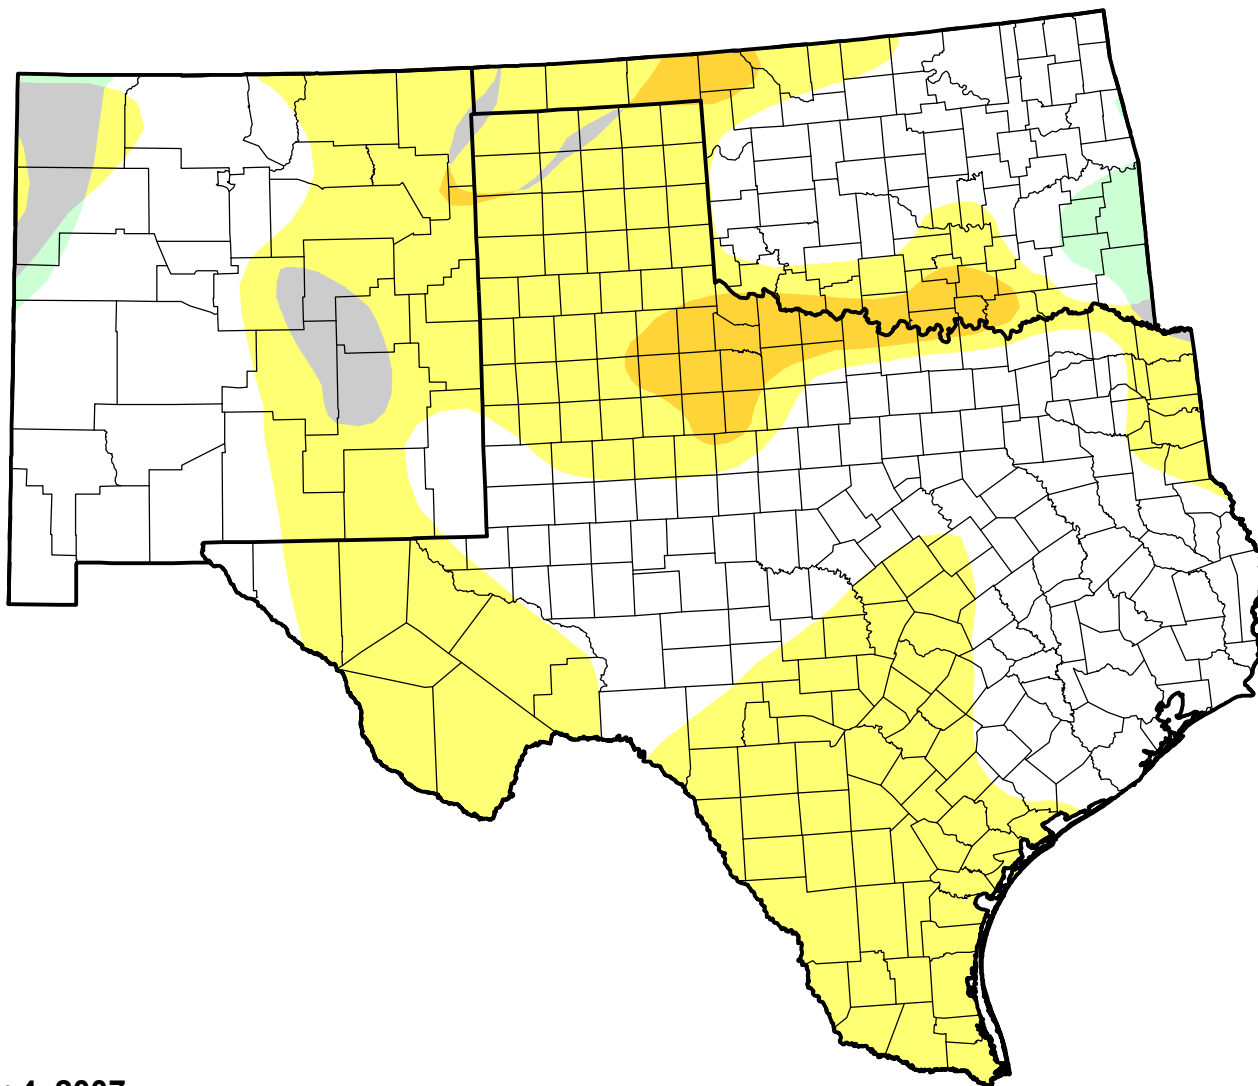

U.S. Drought Monitor Class Change - Southern Plains RDEWS

13 Week

December 4, 2007
compared to
September 6, 2007

droughtmonitor.unl.edu

-  5 Class Degradation
-  4 Class Degradation
-  3 Class Degradation
-  2 Class Degradation
-  1 Class Degradation
-  No Change
-  1 Class Improvement
-  2 Class Improvement
-  3 Class Improvement
-  4 Class Improvement
-  5 Class Improvement