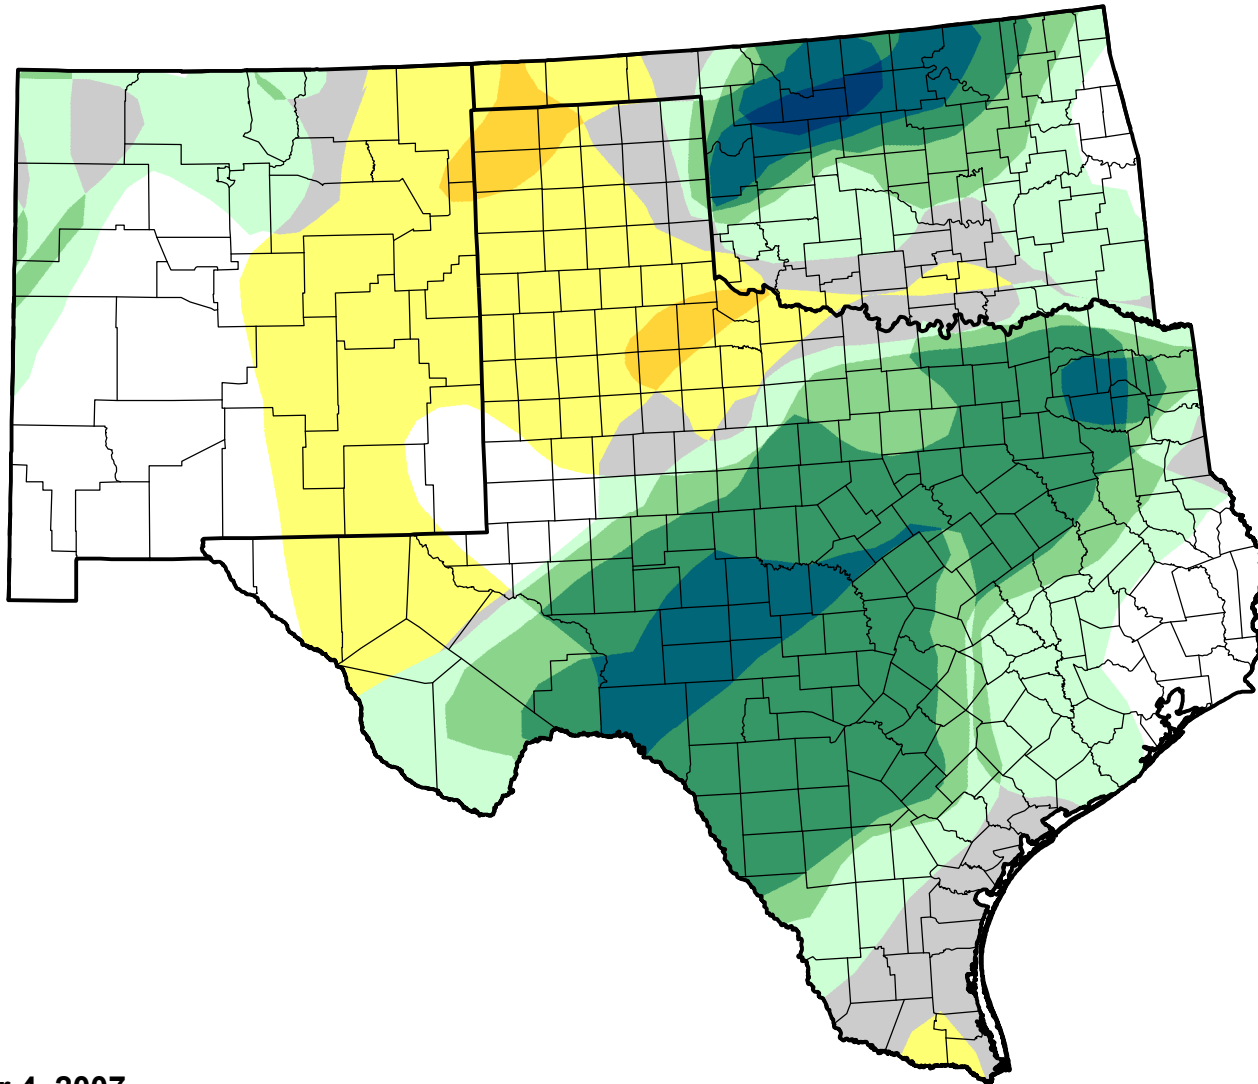

U.S. Drought Monitor Class Change - Southern Plains RDEWS

52 Week

December 4, 2007
compared to
December 7, 2006

droughtmonitor.unl.edu

- 5 Class Degradation
- 4 Class Degradation
- 3 Class Degradation
- 2 Class Degradation
- 1 Class Degradation
- No Change
- 1 Class Improvement
- 2 Class Improvement
- 3 Class Improvement
- 4 Class Improvement
- 5 Class Improvement