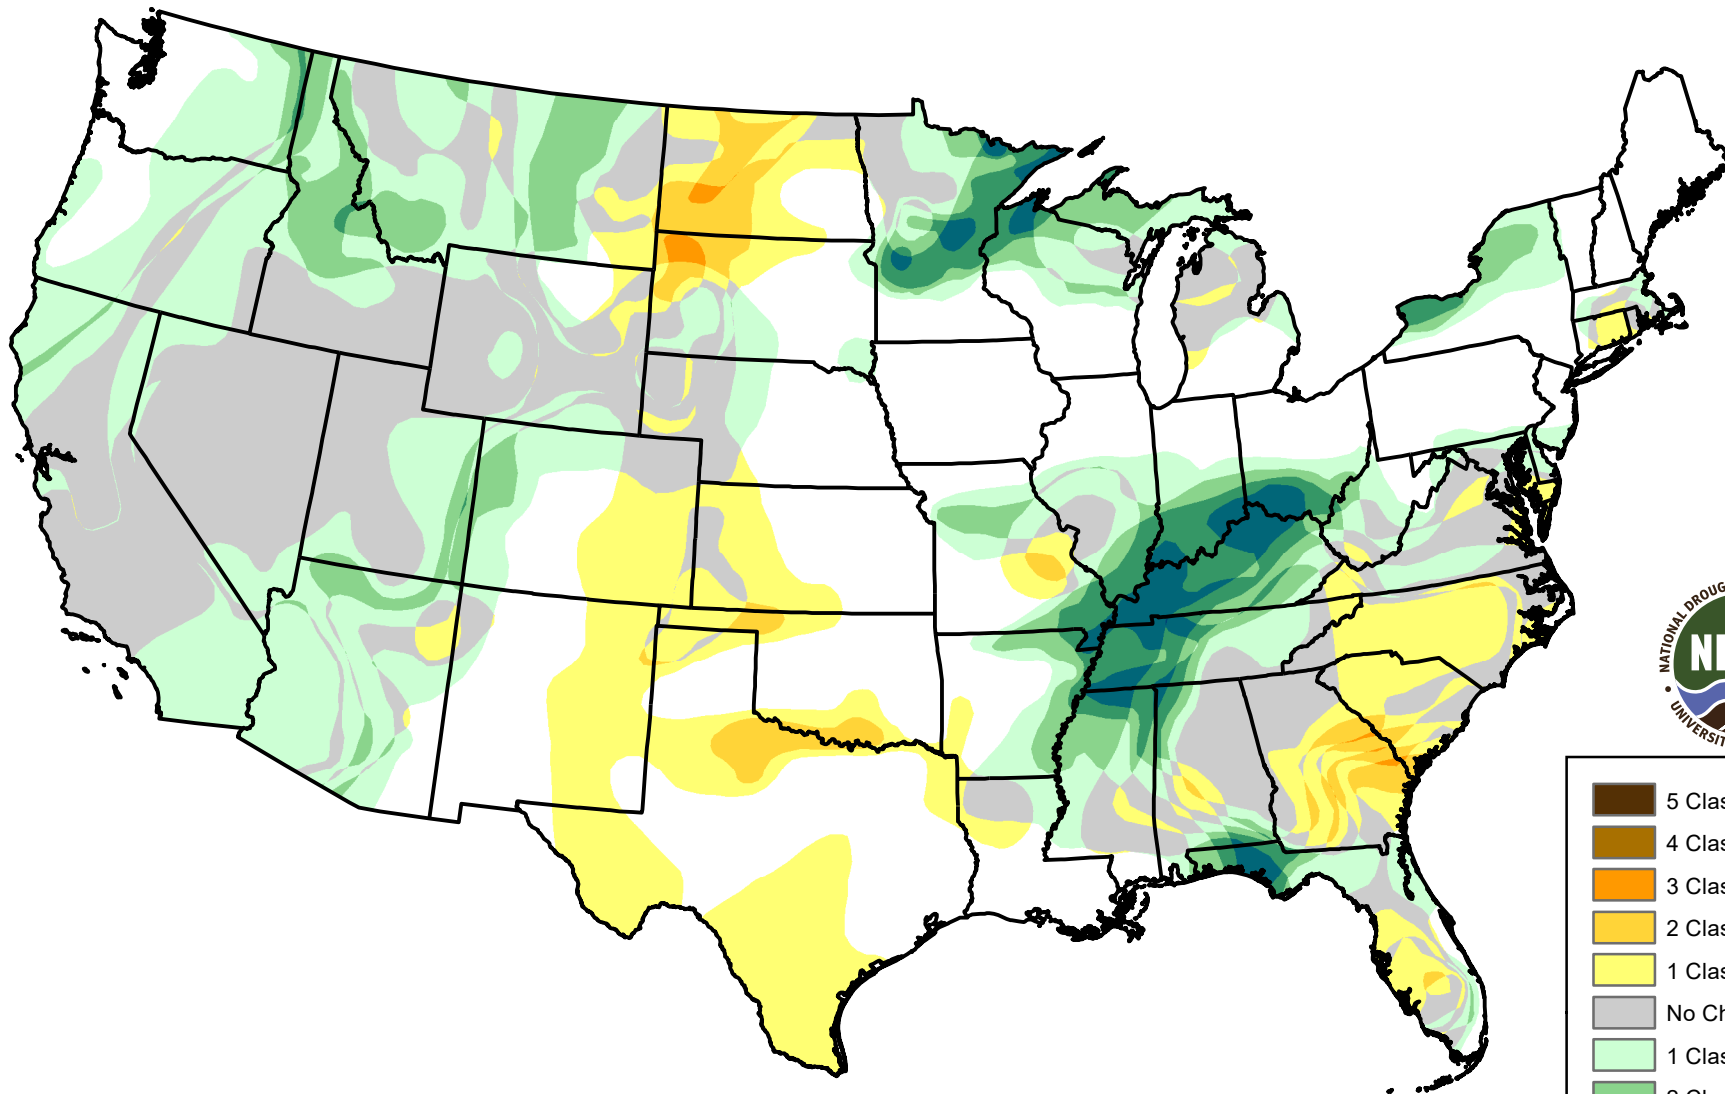

U.S. Drought Monitor Class Change - Continental U.S. (CONUS) 13 Week

December 11, 2007
compared to
September 13, 2007

droughtmonitor.unl.edu

-  5 Class Degradation
-  4 Class Degradation
-  3 Class Degradation
-  2 Class Degradation
-  1 Class Degradation
-  No Change
-  1 Class Improvement
-  2 Class Improvement
-  3 Class Improvement
-  4 Class Improvement
-  5 Class Improvement