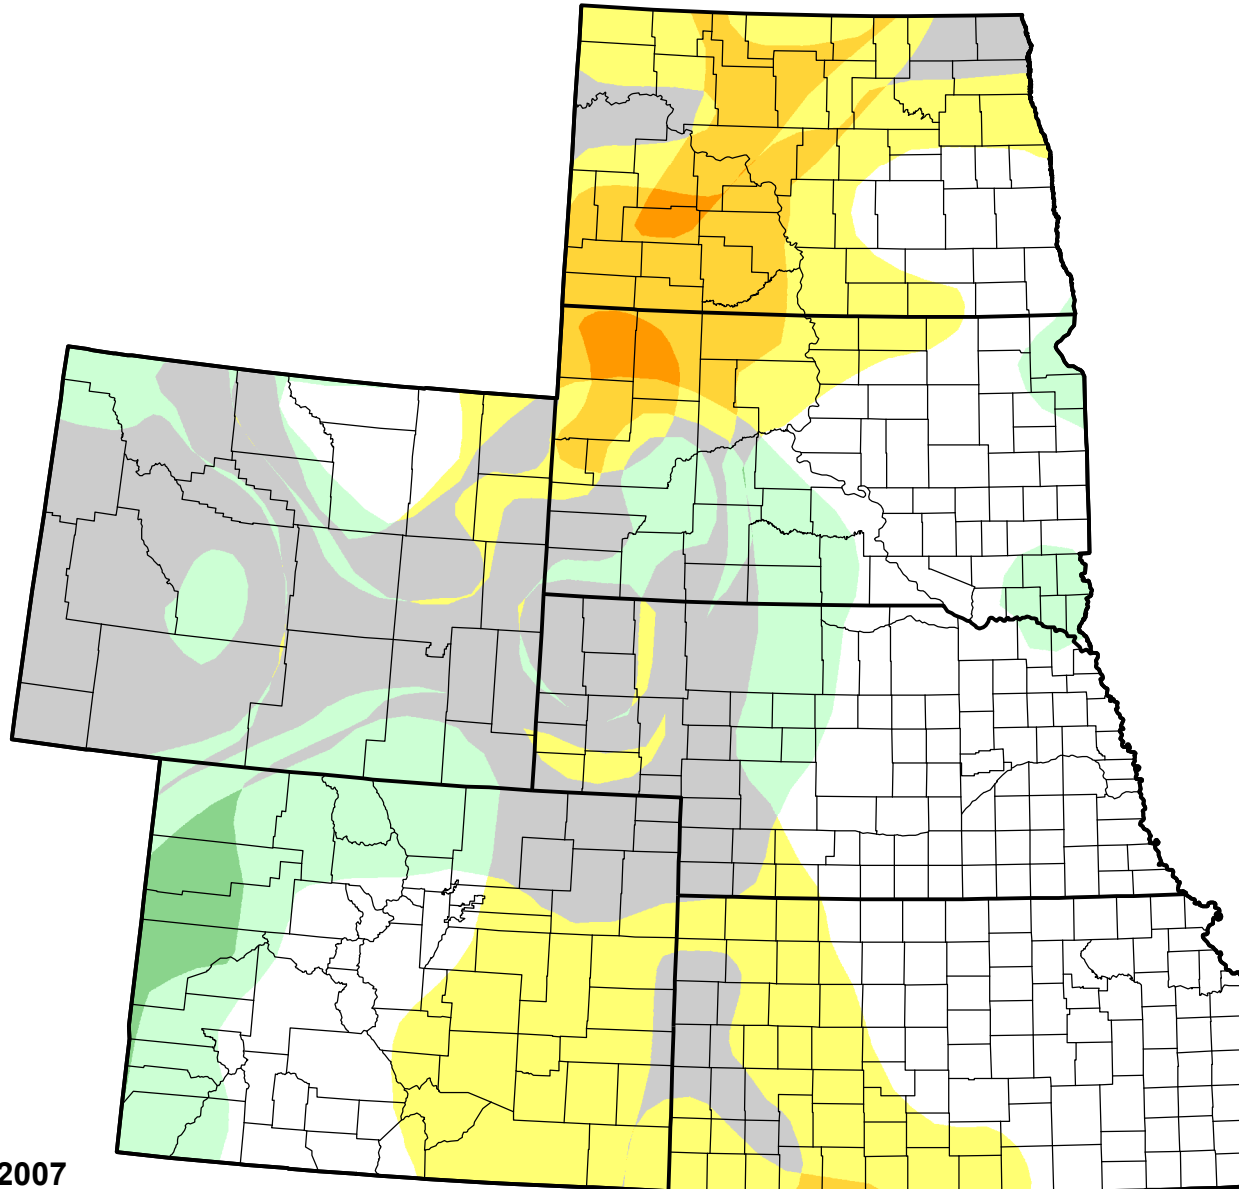

U.S. Drought Monitor Class Change - High Plains

13 Week

December 11, 2007
compared to
September 13, 2007

droughtmonitor.unl.edu