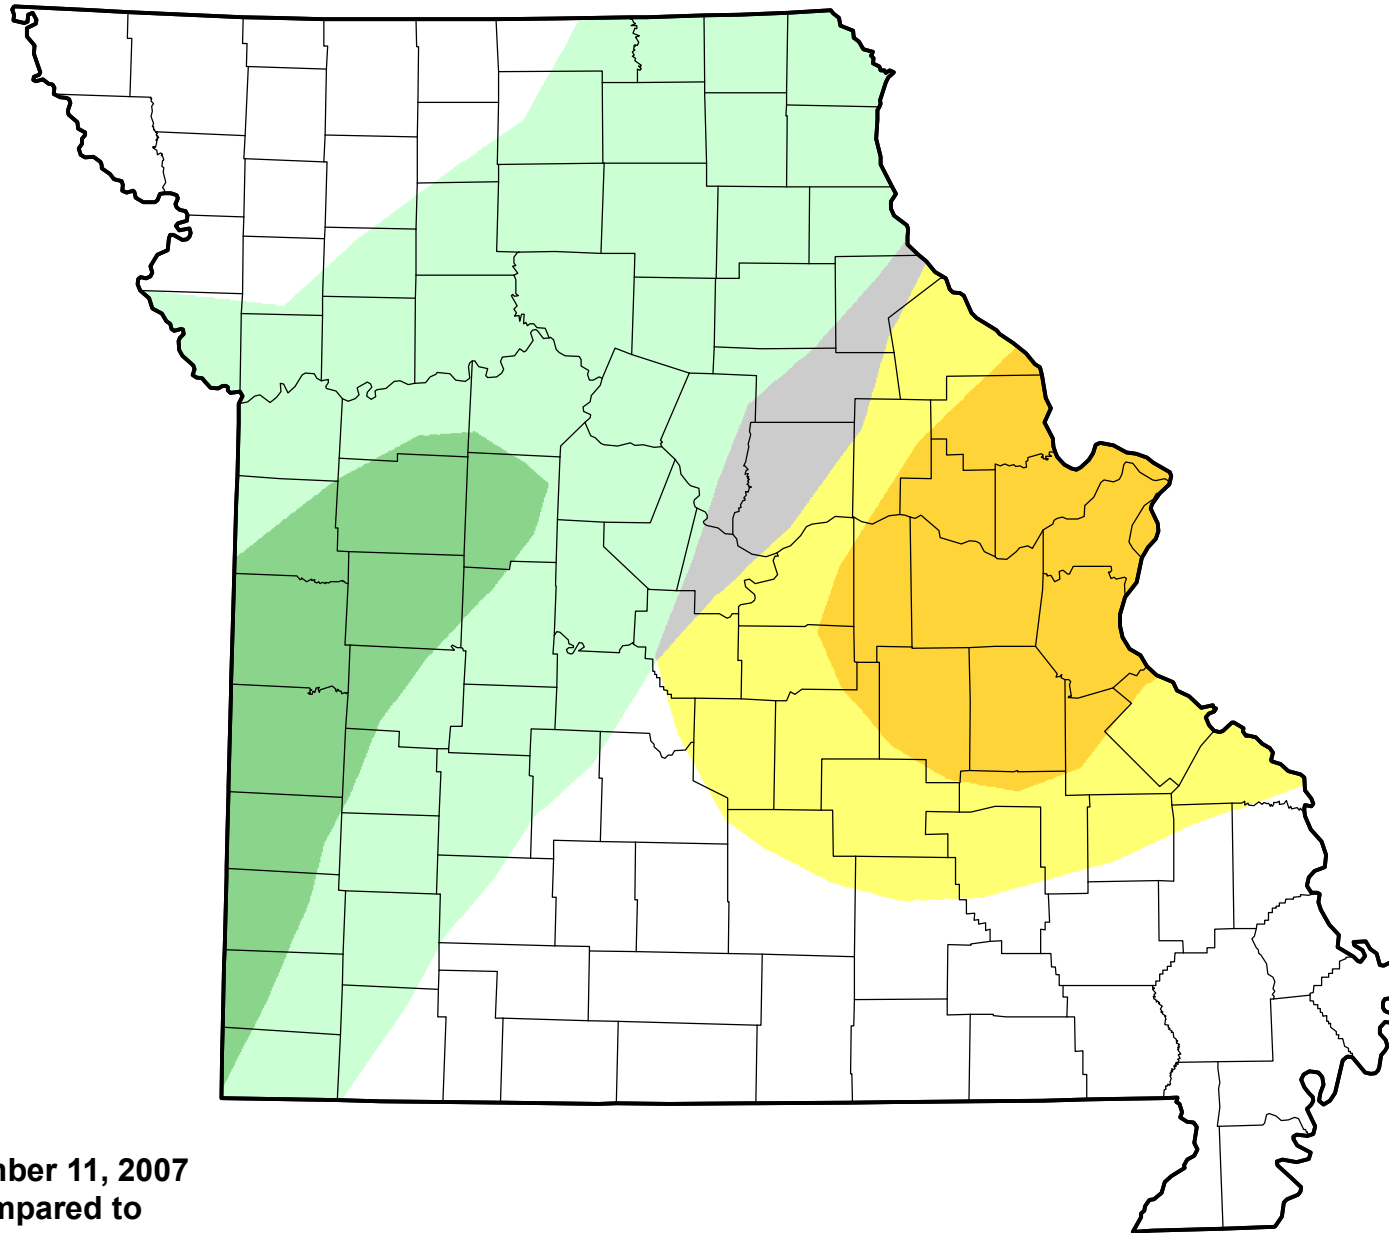

U.S. Drought Monitor Class Change - Missouri

52 Week

December 11, 2007
compared to
December 14, 2006

droughtmonitor.unl.edu

-  5 Class Degradation
-  4 Class Degradation
-  3 Class Degradation
-  2 Class Degradation
-  1 Class Degradation
-  No Change
-  1 Class Improvement
-  2 Class Improvement
-  3 Class Improvement
-  4 Class Improvement
-  5 Class Improvement