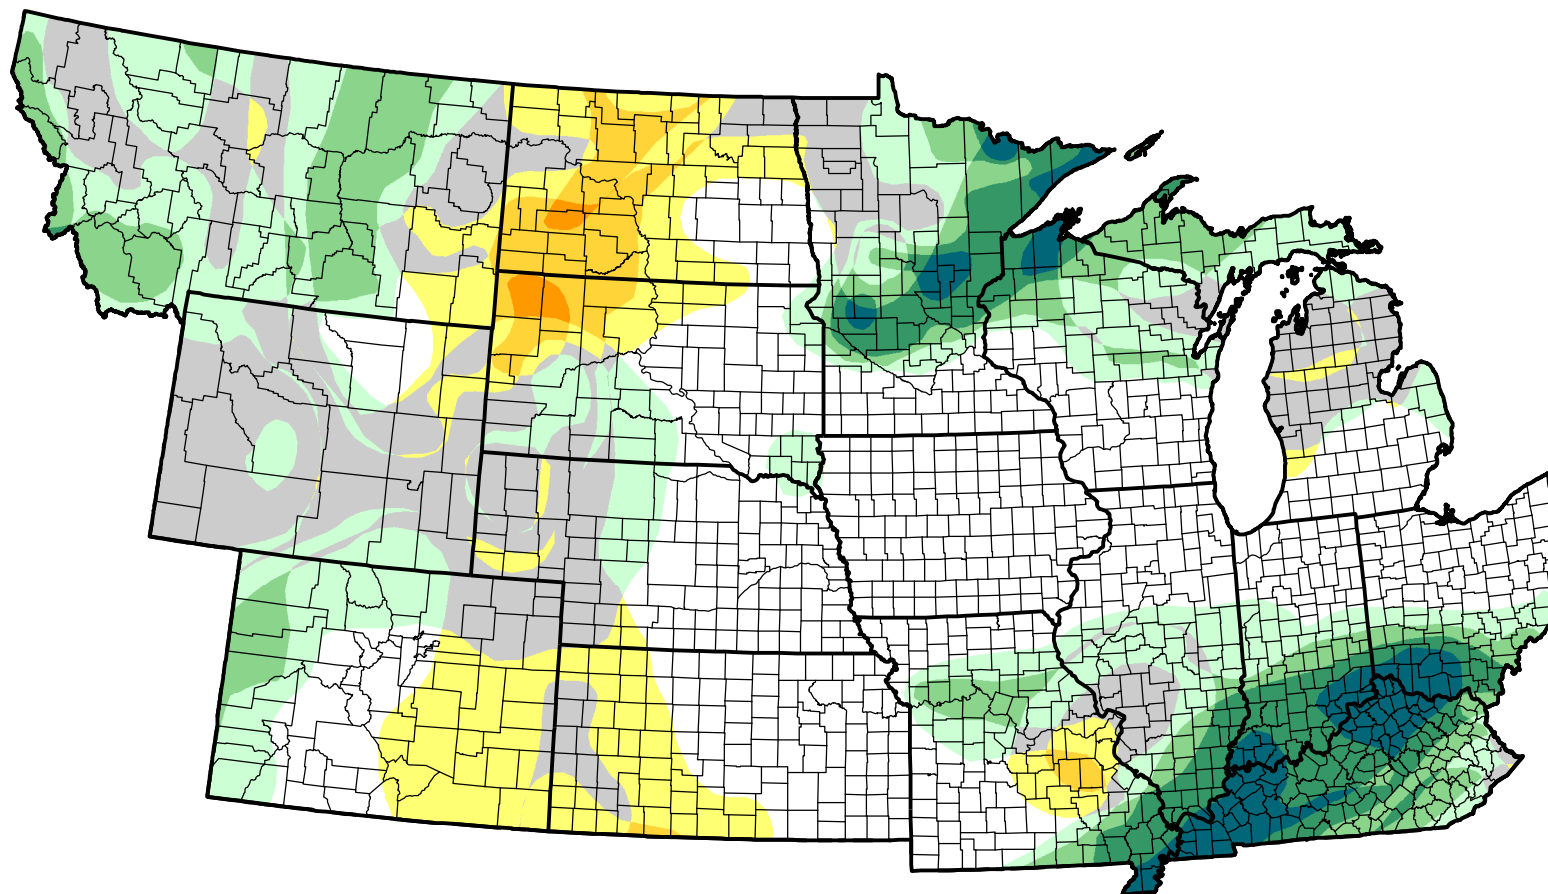

U.S. Drought Monitor Class Change - NWS Central 13 Week

December 11, 2007
compared to
September 13, 2007

droughtmonitor.unl.edu

-  5 Class Degradation
-  4 Class Degradation
-  3 Class Degradation
-  2 Class Degradation
-  1 Class Degradation
-  No Change
-  1 Class Improvement
-  2 Class Improvement
-  3 Class Improvement
-  4 Class Improvement
-  5 Class Improvement