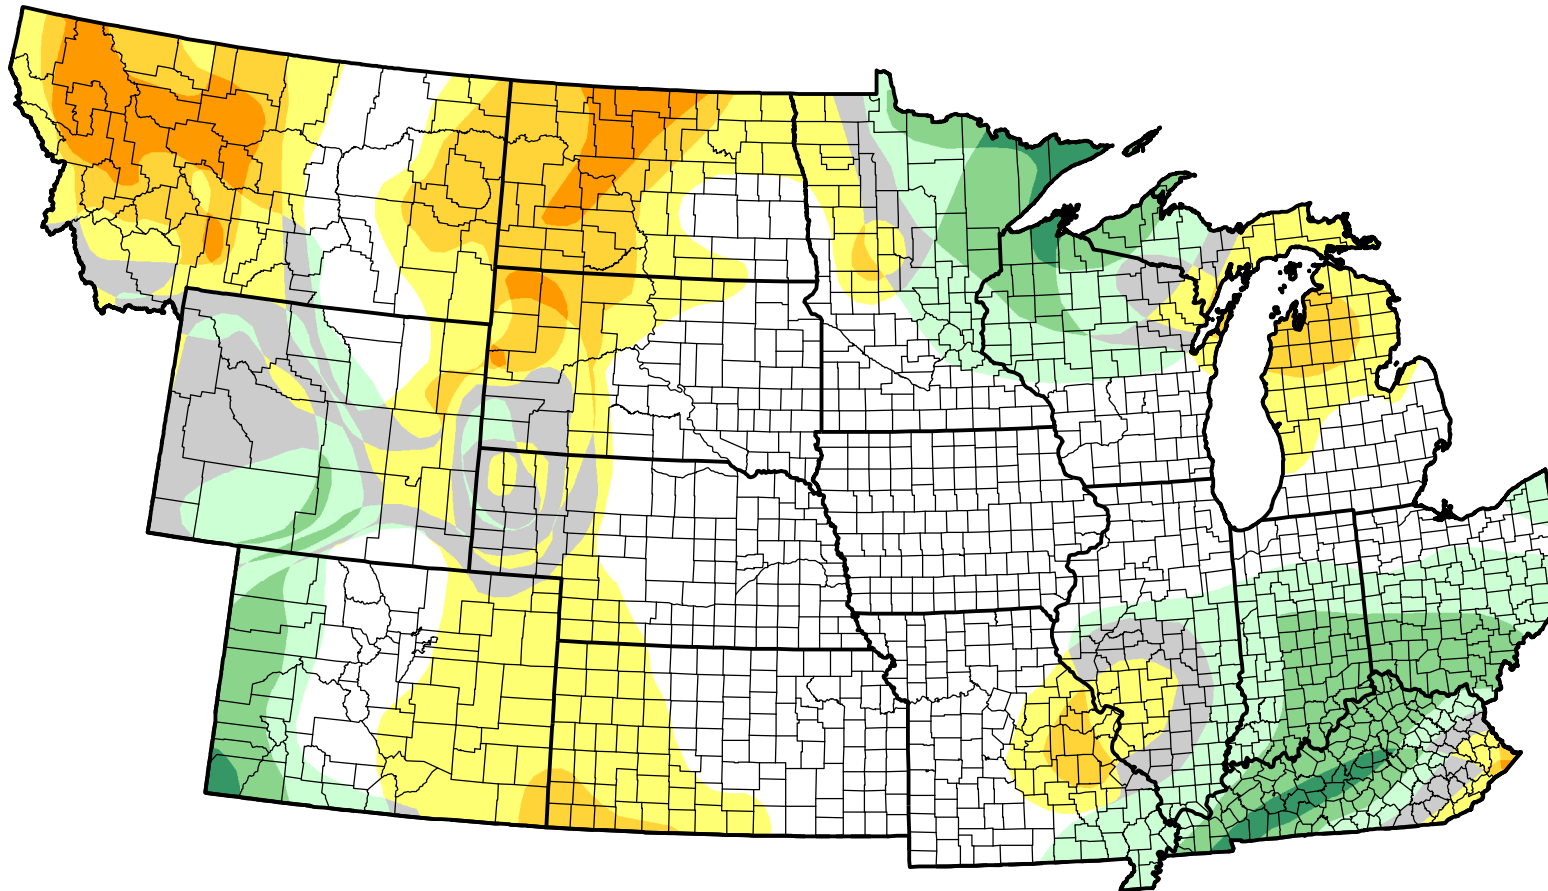

U.S. Drought Monitor Class Change - NWS Central 26 Week

December 11, 2007
compared to
June 14, 2007

droughtmonitor.unl.edu

- | | |
|---|---------------------|
|  | 5 Class Degradation |
|  | 4 Class Degradation |
|  | 3 Class Degradation |
|  | 2 Class Degradation |
|  | 1 Class Degradation |
|  | No Change |
|  | 1 Class Improvement |
|  | 2 Class Improvement |
|  | 3 Class Improvement |
|  | 4 Class Improvement |
|  | 5 Class Improvement |