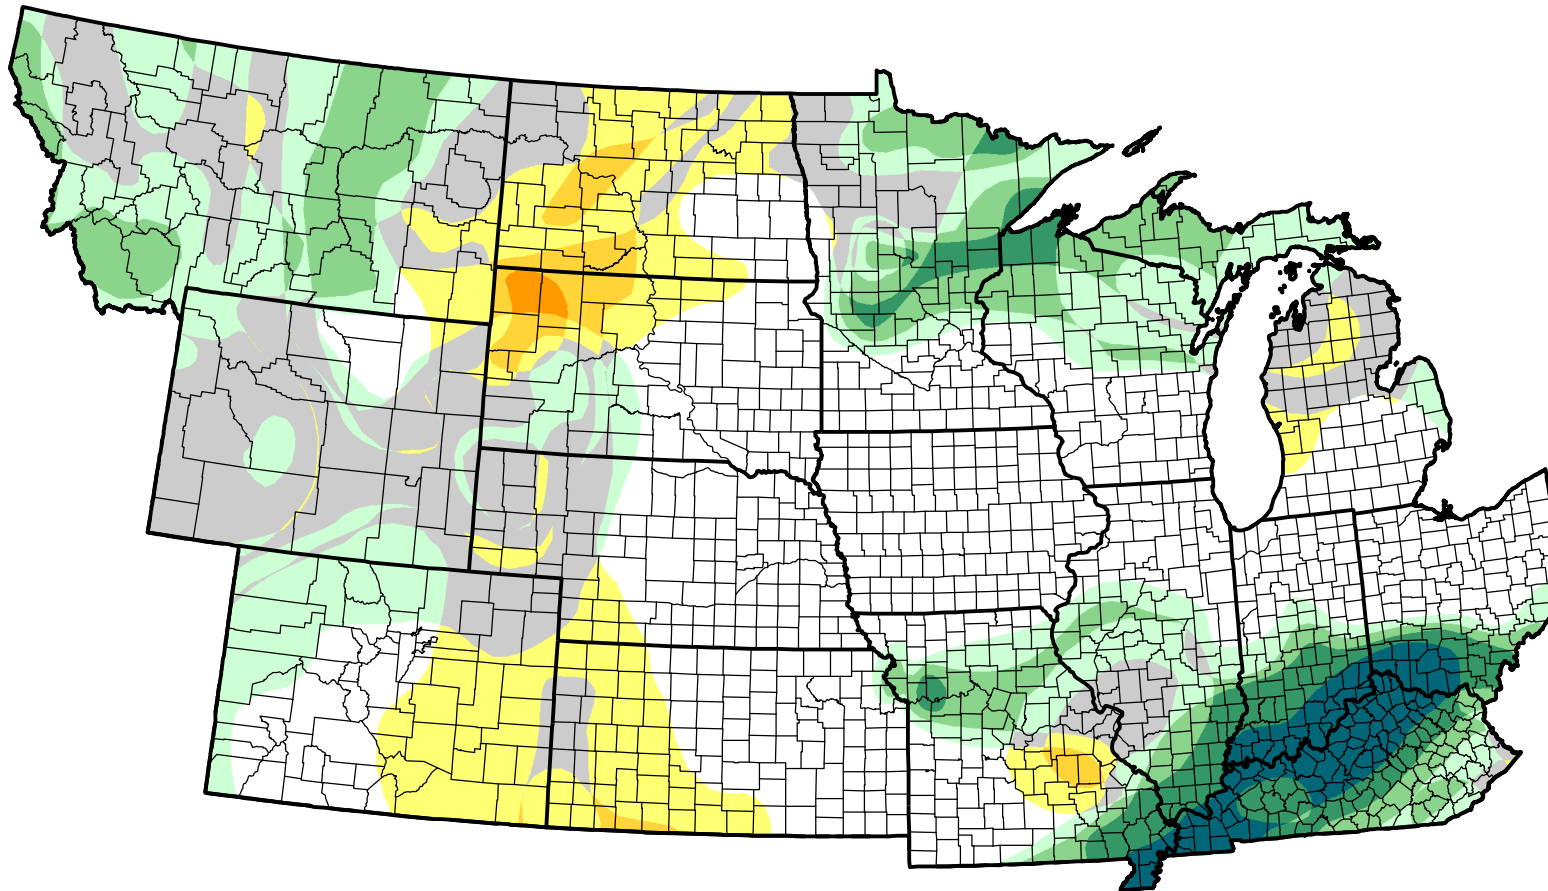

U.S. Drought Monitor Class Change - NWS Central Start of Water Year

December 11, 2007
compared to
September 27, 2007

droughtmonitor.unl.edu