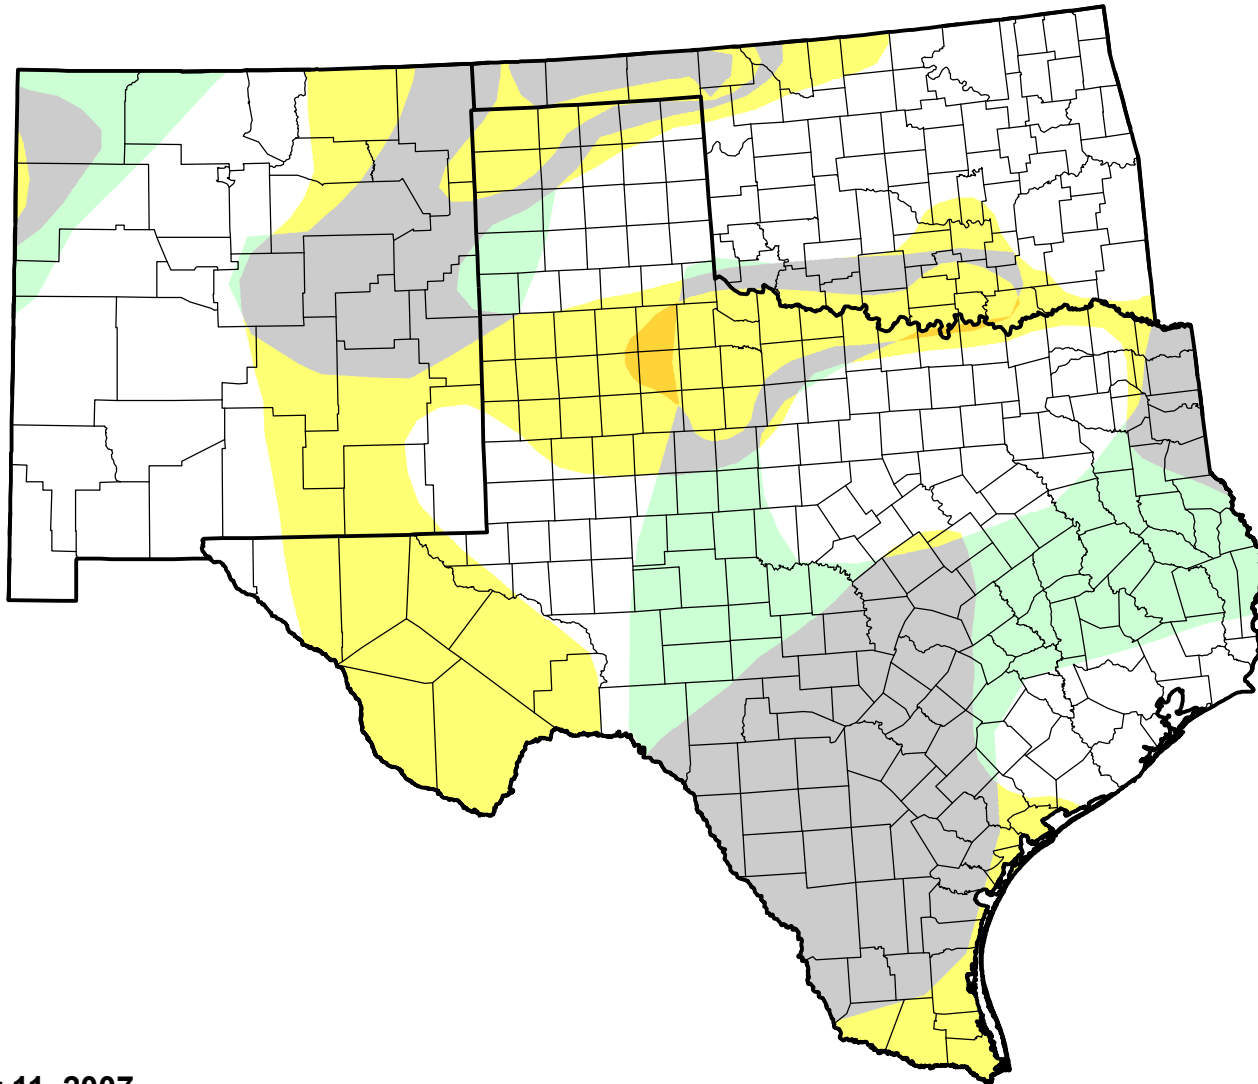

# U.S. Drought Monitor Class Change - Southern Plains RDEWS

## 4 Week

December 11, 2007  
compared to  
November 15, 2007

[droughtmonitor.unl.edu](http://droughtmonitor.unl.edu)

-  5 Class Degradation
-  4 Class Degradation
-  3 Class Degradation
-  2 Class Degradation
-  1 Class Degradation
-  No Change
-  1 Class Improvement
-  2 Class Improvement
-  3 Class Improvement
-  4 Class Improvement
-  5 Class Improvement