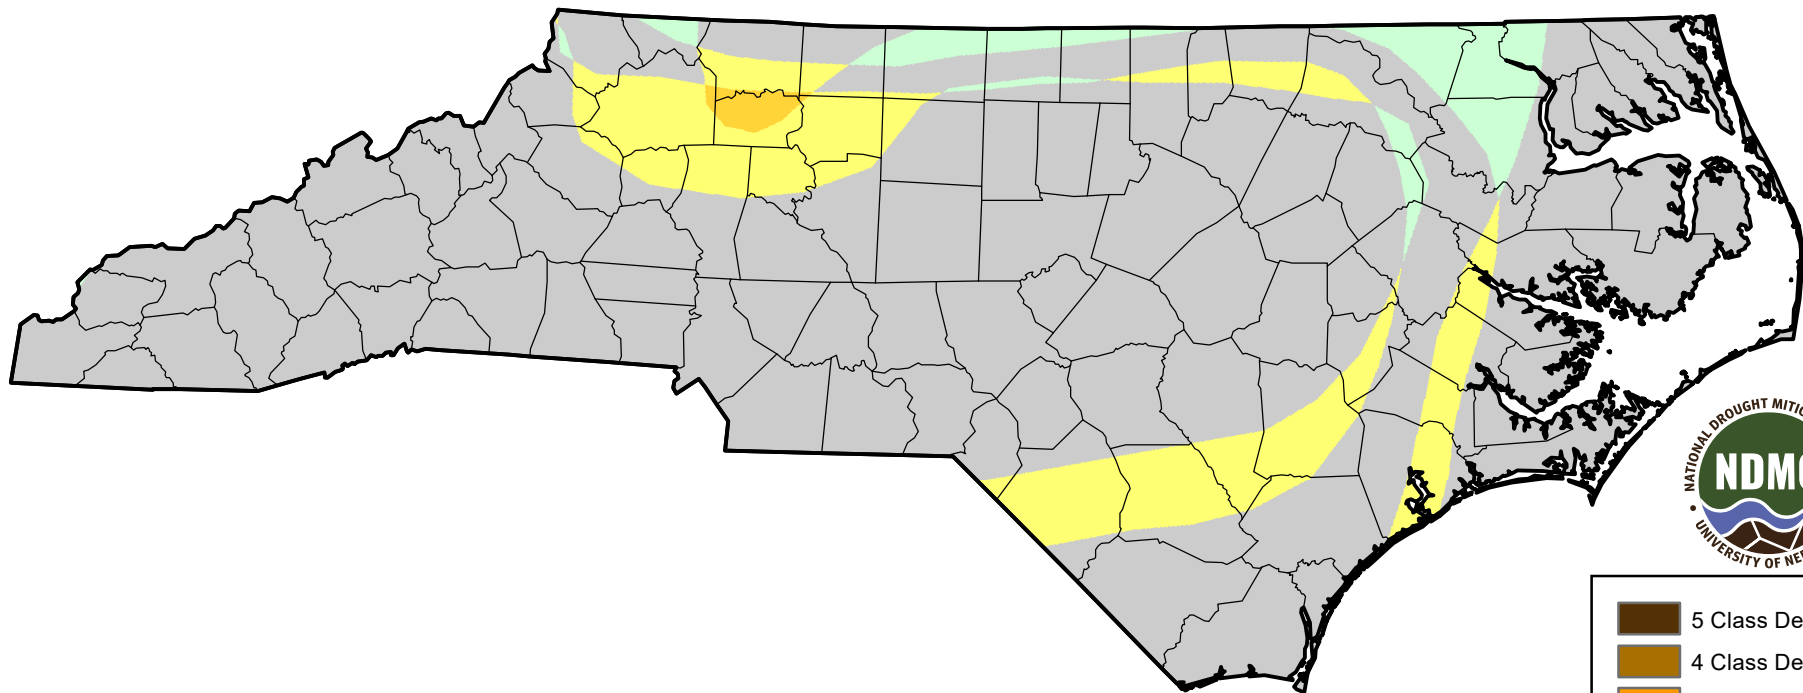

U.S. Drought Monitor Class Change - North Carolina

8 Week

December 18, 2007
compared to
October 25, 2007

droughtmonitor.unl.edu

- | | |
|---|---------------------|
|  | 5 Class Degradation |
|  | 4 Class Degradation |
|  | 3 Class Degradation |
|  | 2 Class Degradation |
|  | 1 Class Degradation |
|  | No Change |
|  | 1 Class Improvement |
|  | 2 Class Improvement |
|  | 3 Class Improvement |
|  | 4 Class Improvement |
|  | 5 Class Improvement |