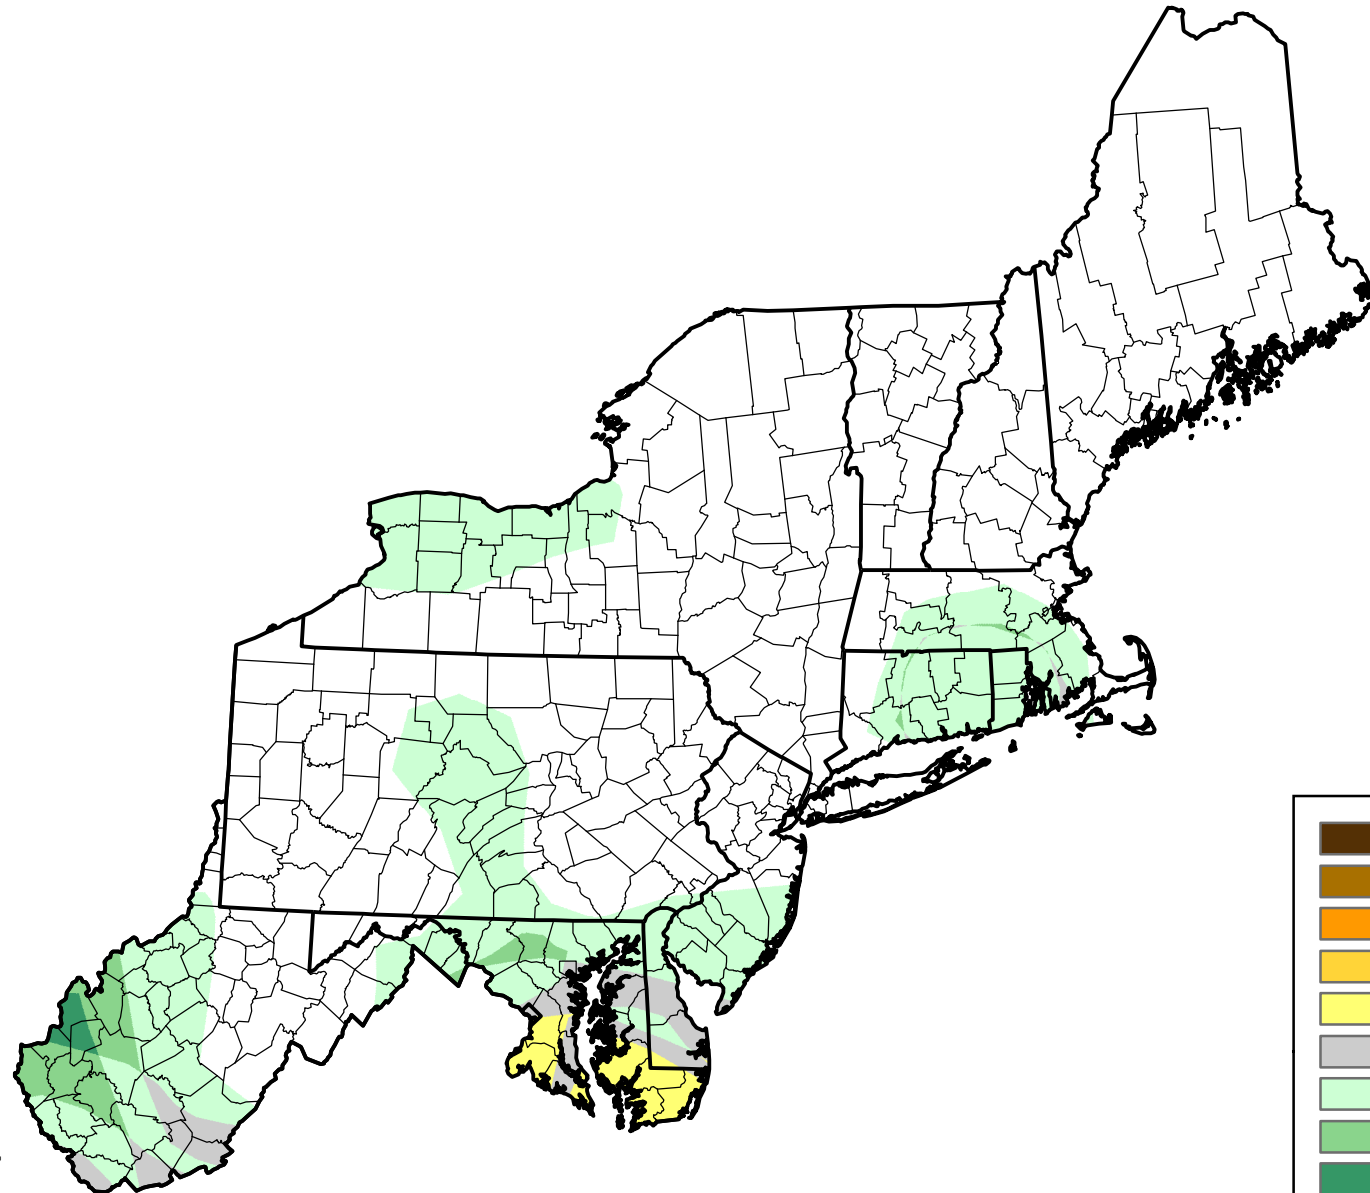

# U.S. Drought Monitor Class Change - Northeast

## 4 Week

December 18, 2007  
compared to  
November 21, 2007

[droughtmonitor.unl.edu](http://droughtmonitor.unl.edu)

-  5 Class Degradation
-  4 Class Degradation
-  3 Class Degradation
-  2 Class Degradation
-  1 Class Degradation
-  No Change
-  1 Class Improvement
-  2 Class Improvement
-  3 Class Improvement
-  4 Class Improvement
-  5 Class Improvement