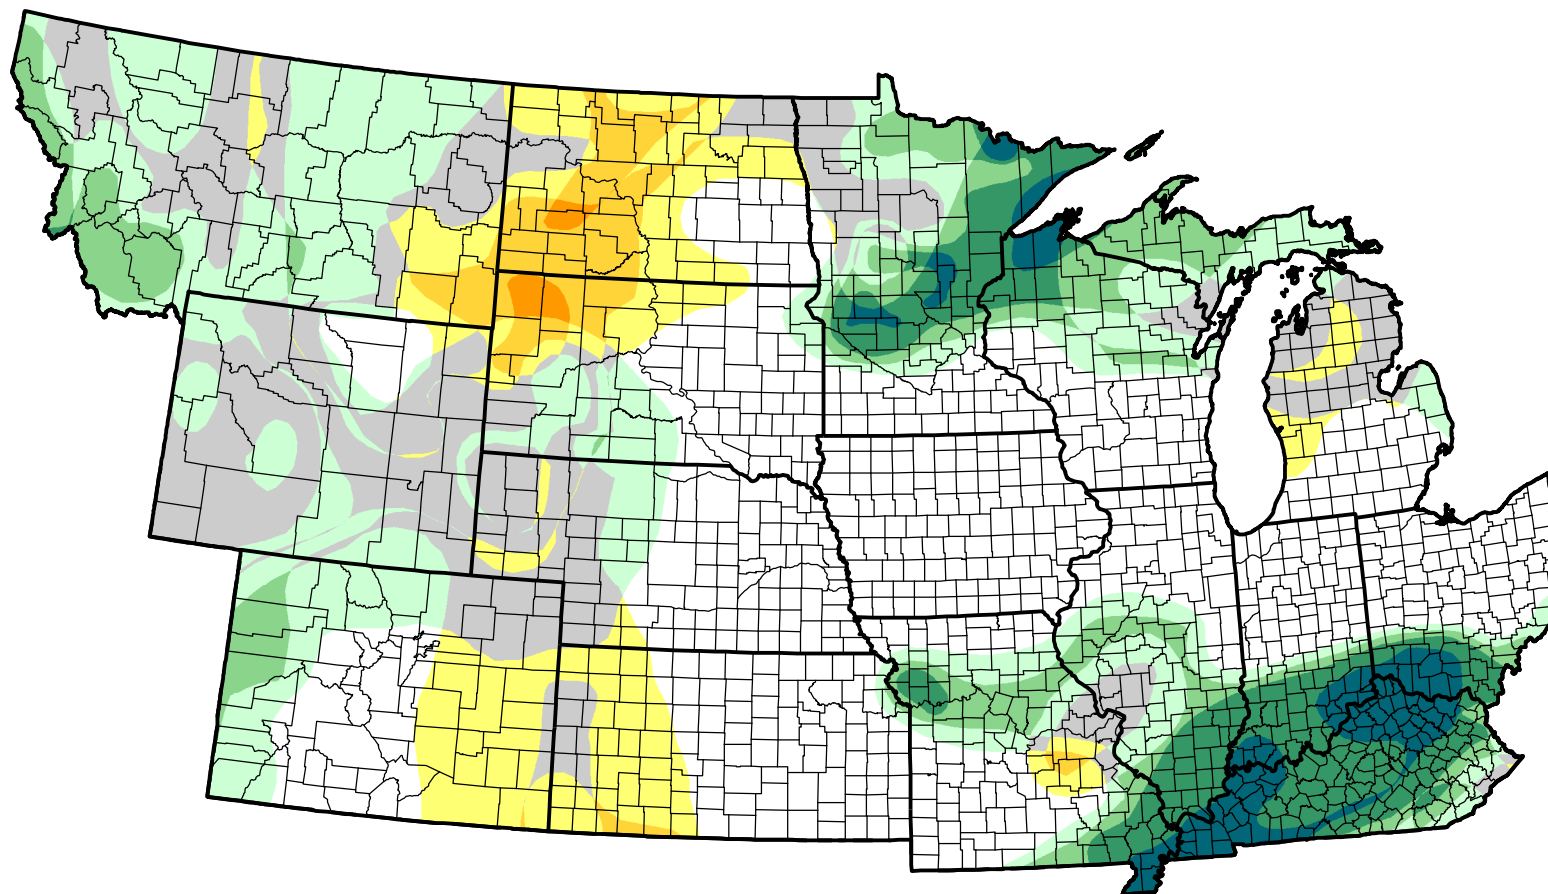

U.S. Drought Monitor Class Change - NWS Central 13 Week

-  5 Class Degradation
-  4 Class Degradation
-  3 Class Degradation
-  2 Class Degradation
-  1 Class Degradation
-  No Change
-  1 Class Improvement
-  2 Class Improvement
-  3 Class Improvement
-  4 Class Improvement
-  5 Class Improvement

**December 18, 2007
compared to
September 20, 2007**

droughtmonitor.unl.edu