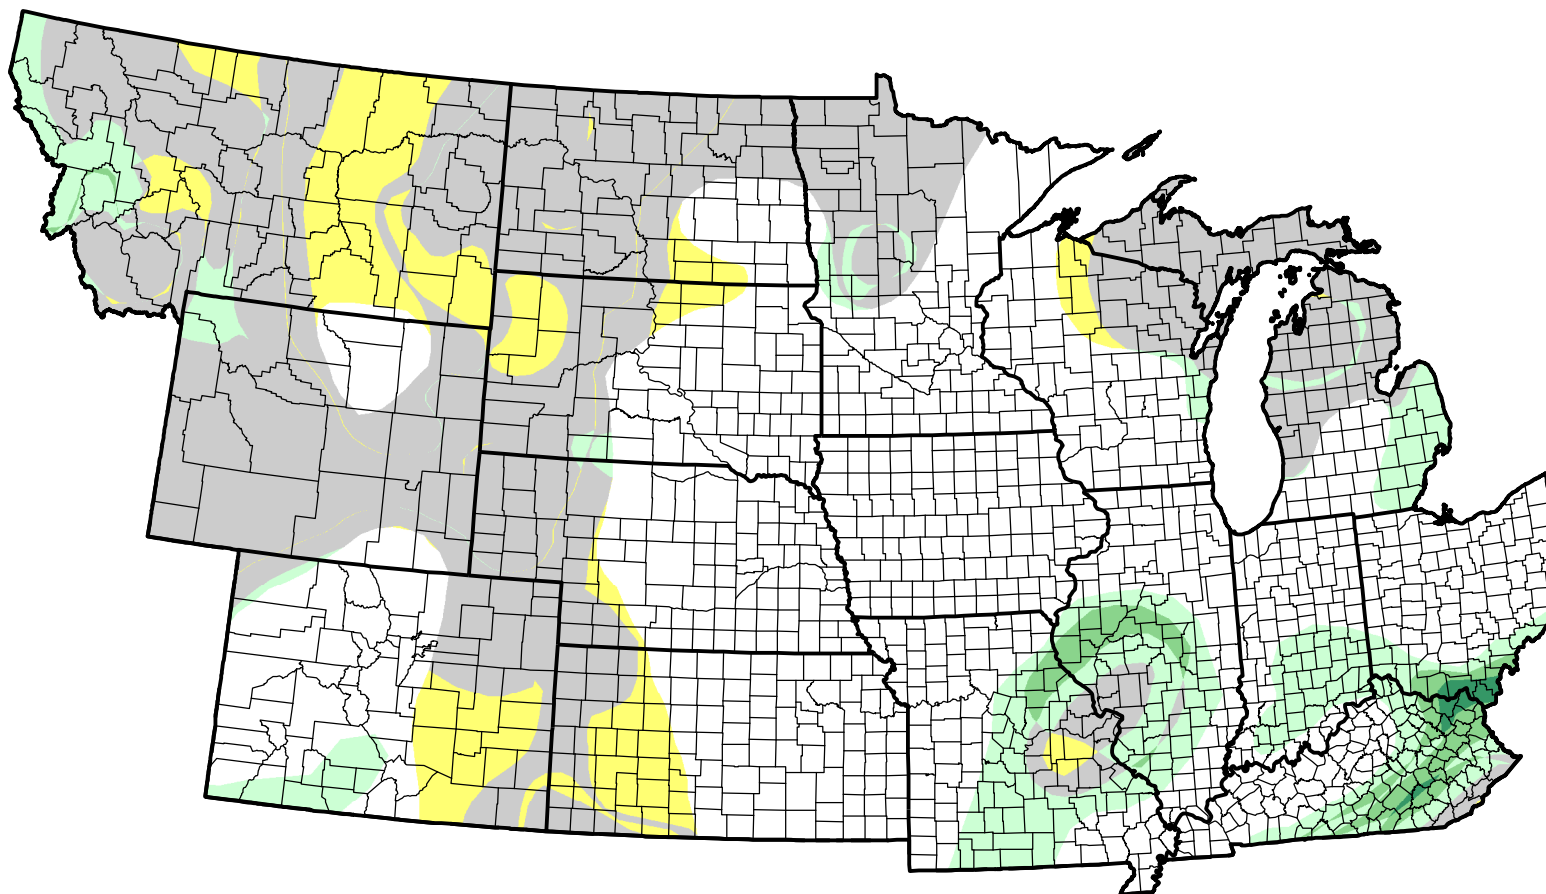

# U.S. Drought Monitor Class Change - NWS Central 4 Week

**December 18, 2007  
compared to  
November 21, 2007**

[droughtmonitor.unl.edu](http://droughtmonitor.unl.edu)

-  5 Class Degradation
-  4 Class Degradation
-  3 Class Degradation
-  2 Class Degradation
-  1 Class Degradation
-  No Change
-  1 Class Improvement
-  2 Class Improvement
-  3 Class Improvement
-  4 Class Improvement
-  5 Class Improvement