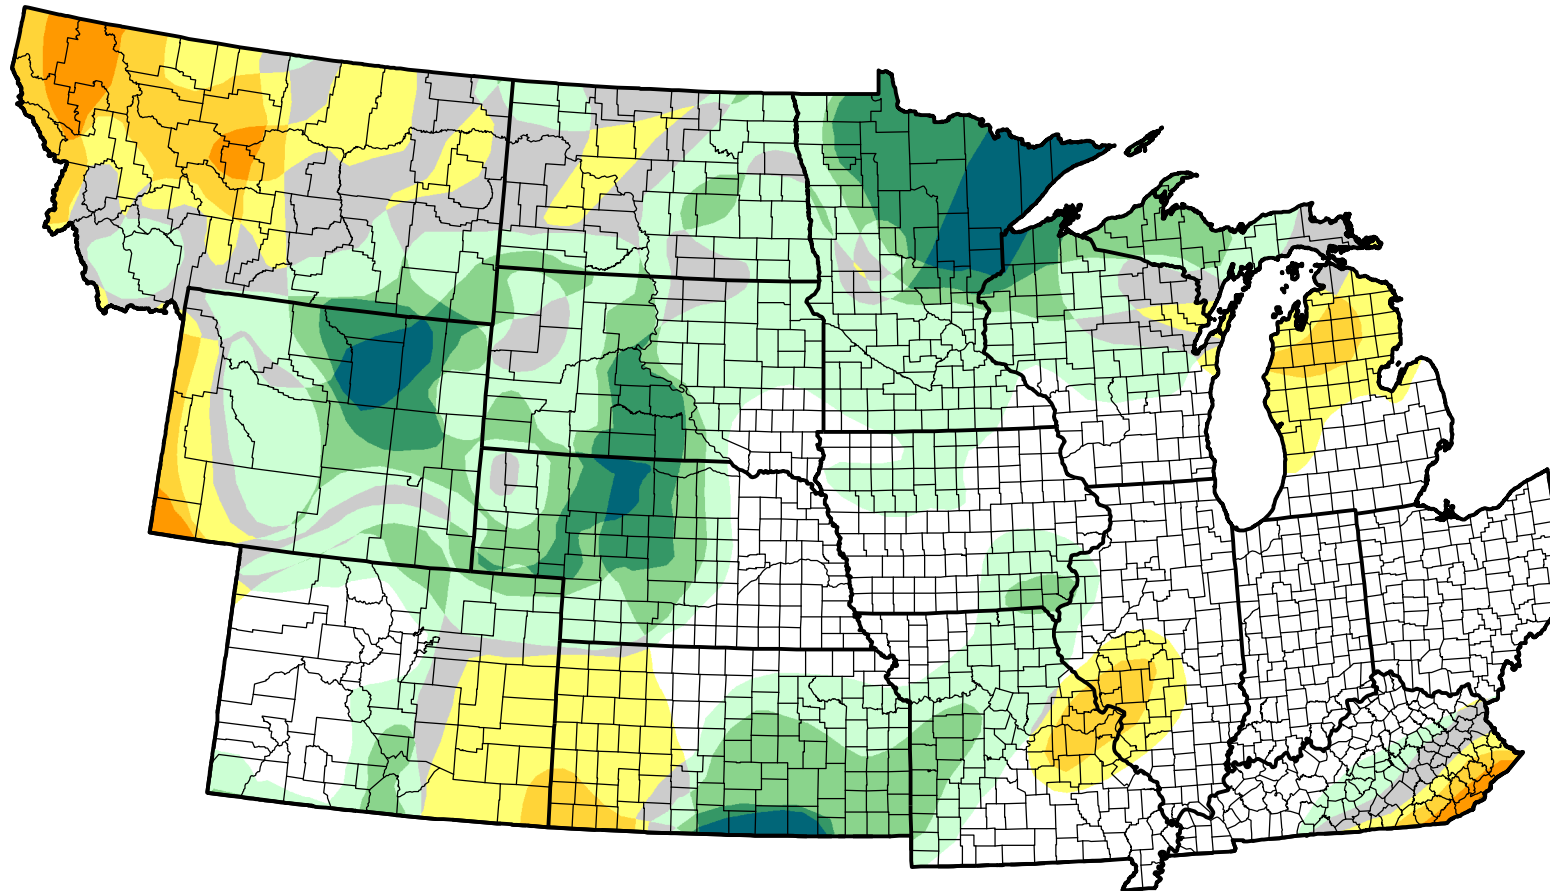

U.S. Drought Monitor Class Change - NWS Central Start of Calendar Year

-  5 Class Degradation
-  4 Class Degradation
-  3 Class Degradation
-  2 Class Degradation
-  1 Class Degradation
-  No Change
-  1 Class Improvement
-  2 Class Improvement
-  3 Class Improvement
-  4 Class Improvement
-  5 Class Improvement

December 18, 2007
compared to
January 4, 2007

droughtmonitor.unl.edu