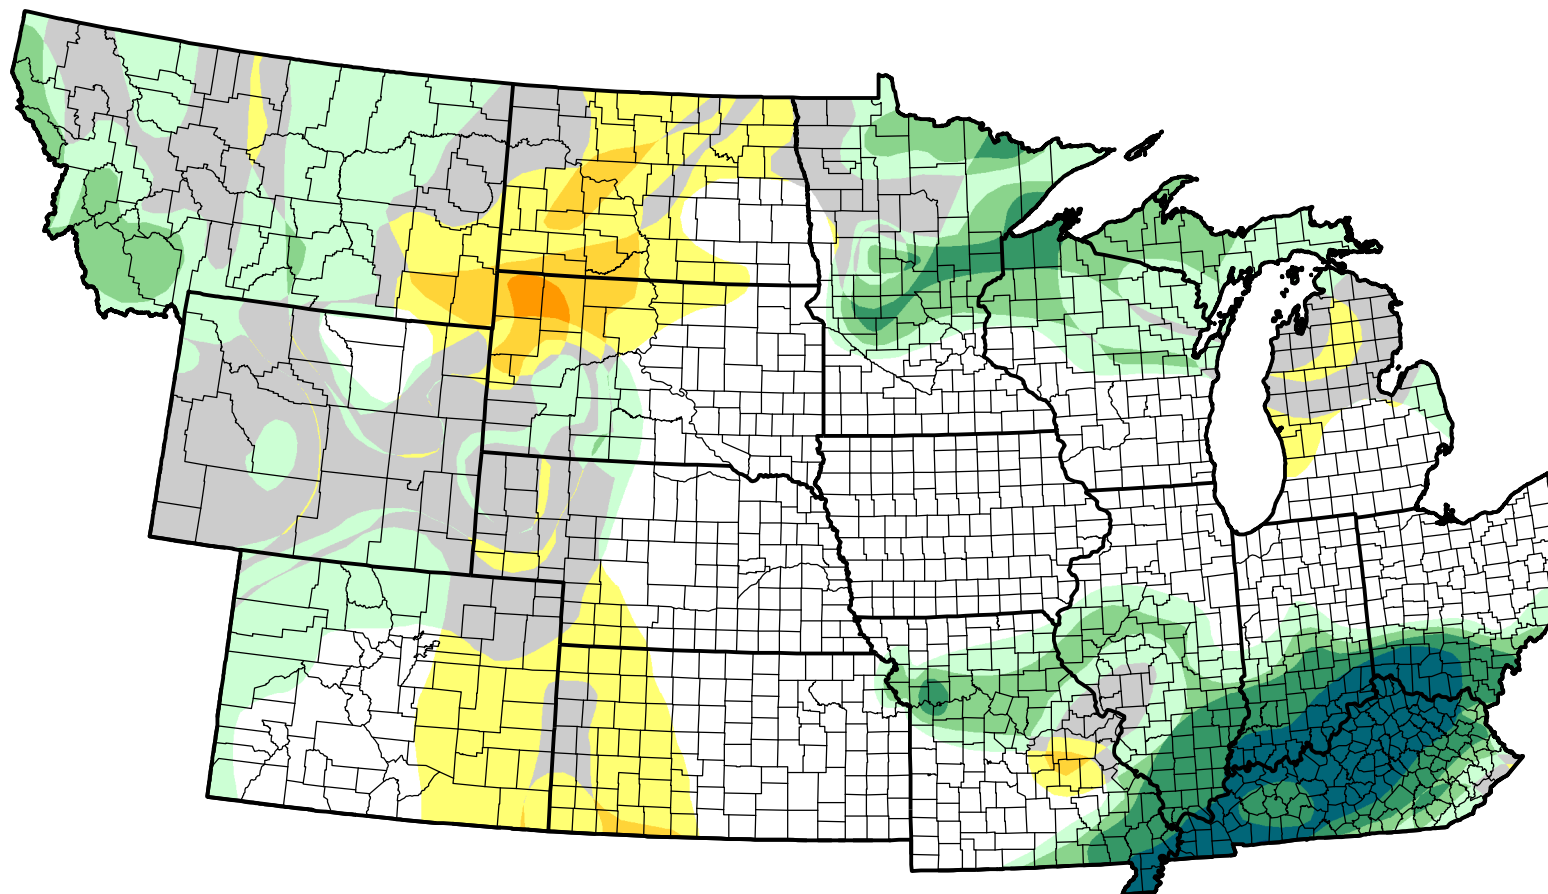

# U.S. Drought Monitor Class Change - NWS Central Start of Water Year

December 18, 2007  
compared to  
September 27, 2007

[droughtmonitor.unl.edu](http://droughtmonitor.unl.edu)

-  5 Class Degradation
-  4 Class Degradation
-  3 Class Degradation
-  2 Class Degradation
-  1 Class Degradation
-  No Change
-  1 Class Improvement
-  2 Class Improvement
-  3 Class Improvement
-  4 Class Improvement
-  5 Class Improvement