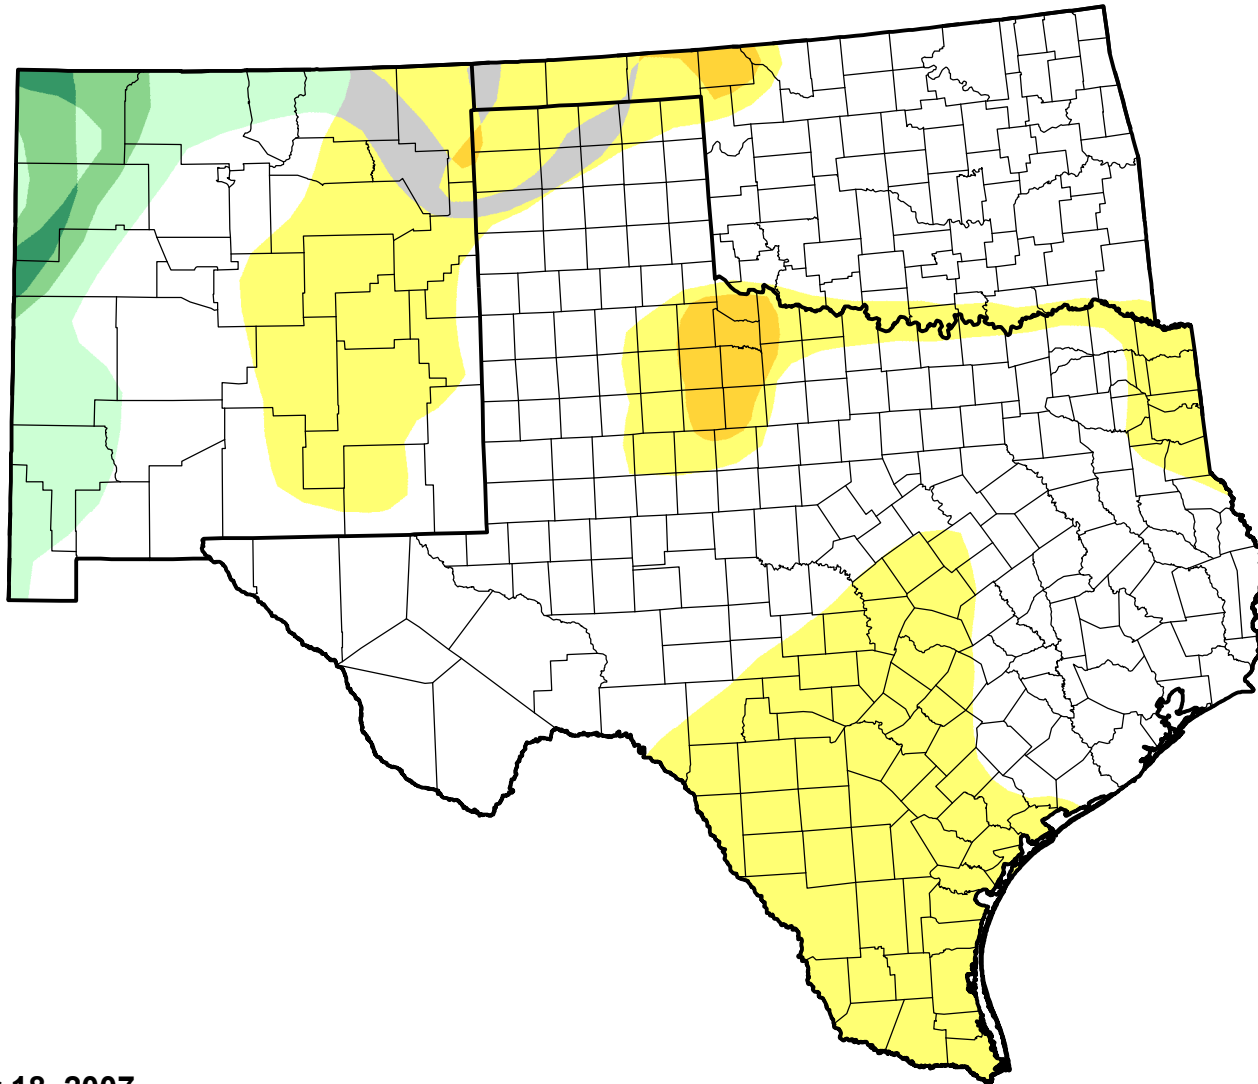

U.S. Drought Monitor Class Change - Southern Plains RDEWS

26 Week

December 18, 2007
compared to
June 21, 2007

droughtmonitor.unl.edu

-  5 Class Degradation
-  4 Class Degradation
-  3 Class Degradation
-  2 Class Degradation
-  1 Class Degradation
-  No Change
-  1 Class Improvement
-  2 Class Improvement
-  3 Class Improvement
-  4 Class Improvement
-  5 Class Improvement