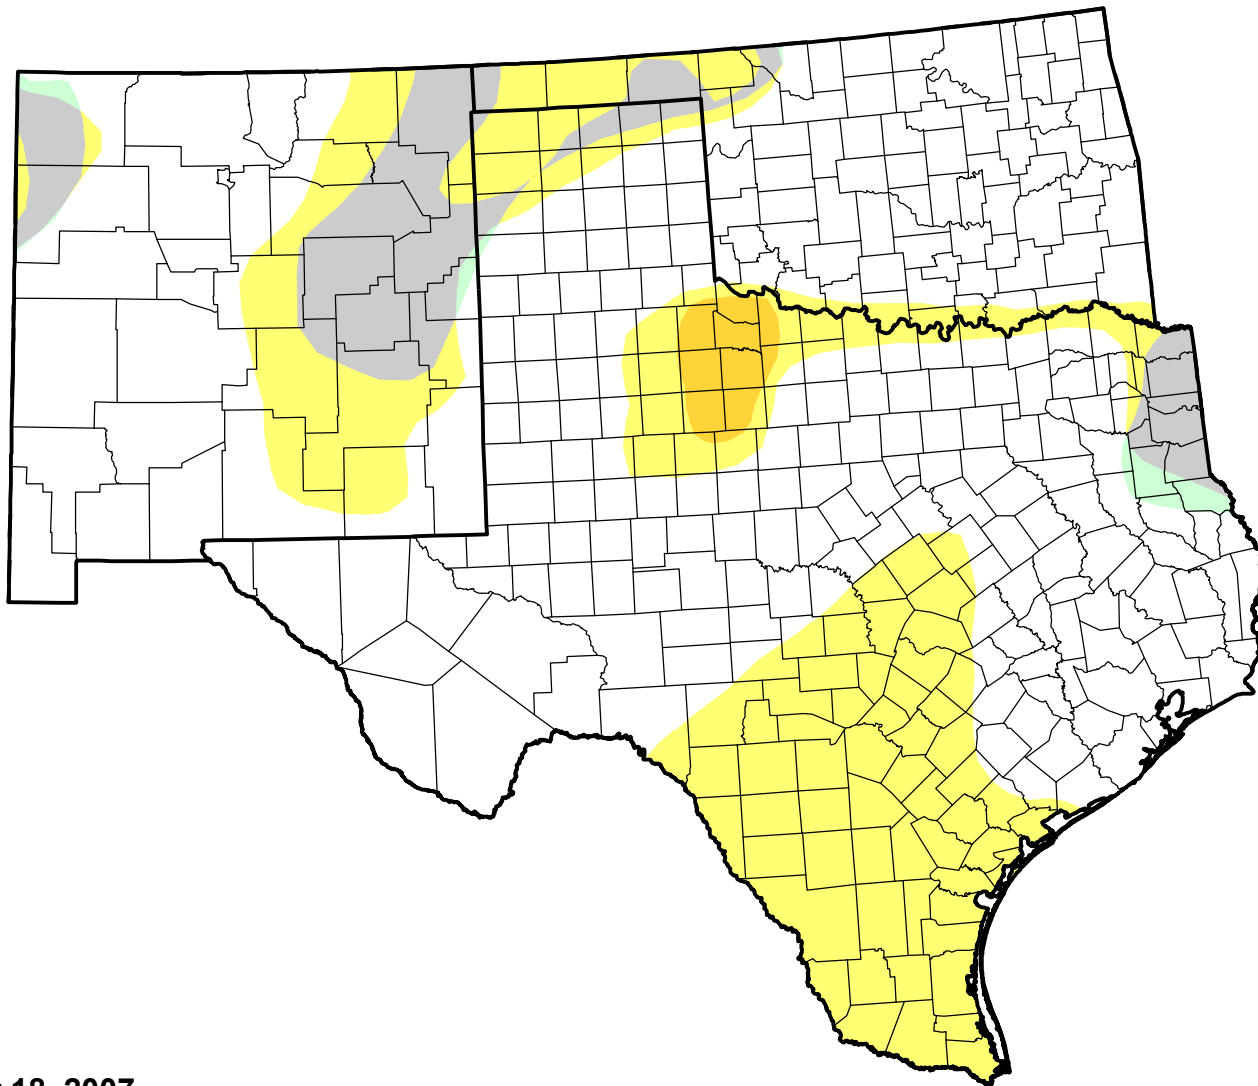

U.S. Drought Monitor Class Change - Southern Plains RDEWS

8 Week

December 18, 2007
compared to
October 25, 2007

droughtmonitor.unl.edu