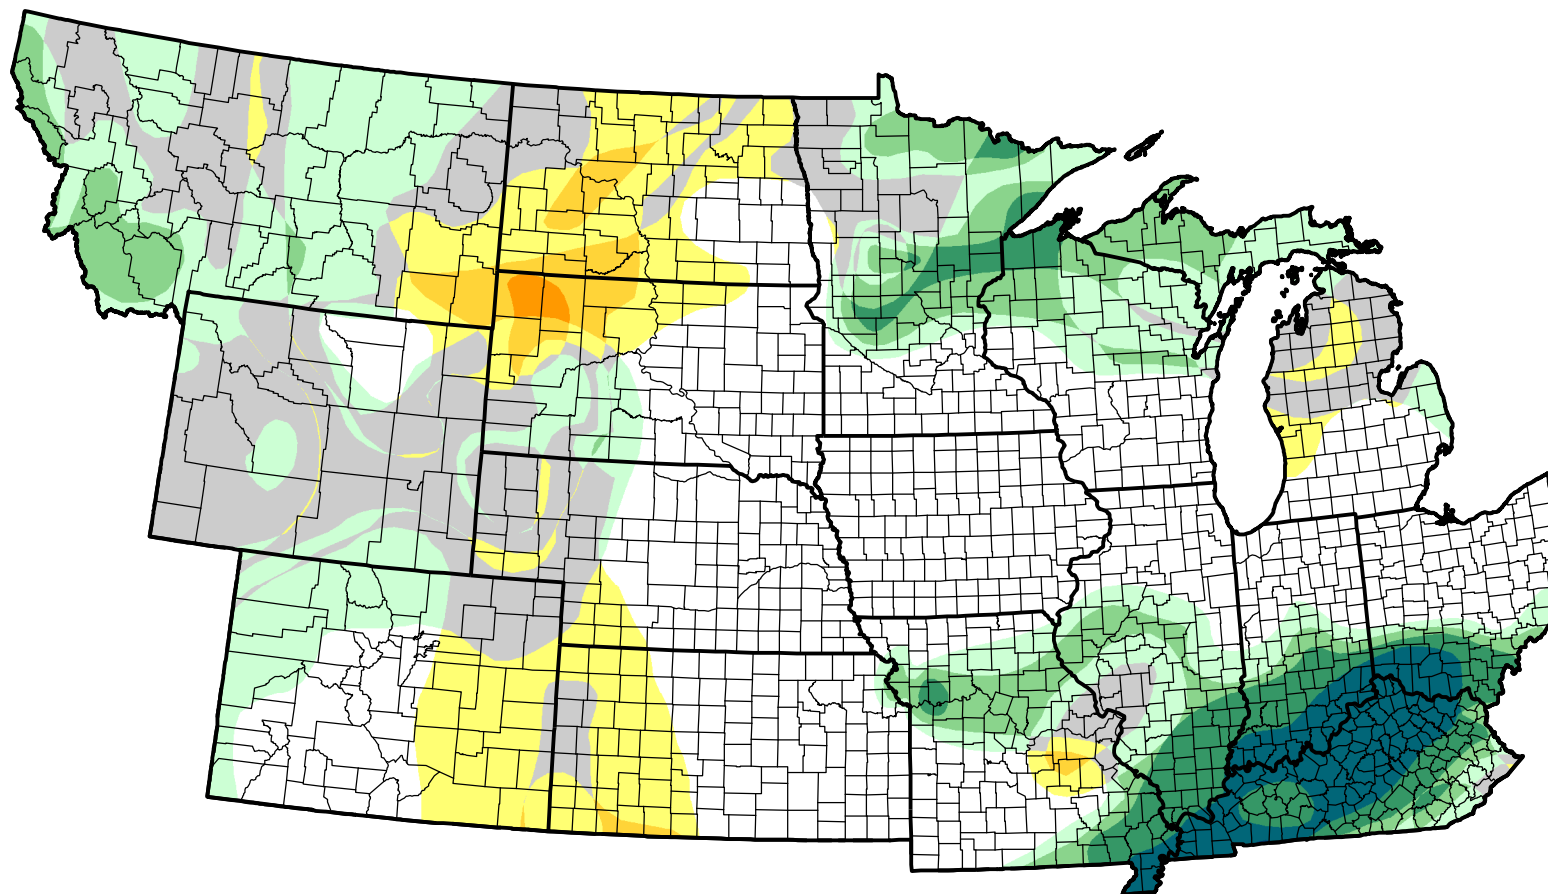

U.S. Drought Monitor Class Change - NWS Central 13 Week

-  5 Class Degradation
-  4 Class Degradation
-  3 Class Degradation
-  2 Class Degradation
-  1 Class Degradation
-  No Change
-  1 Class Improvement
-  2 Class Improvement
-  3 Class Improvement
-  4 Class Improvement
-  5 Class Improvement

December 25, 2007
compared to
September 27, 2007

droughtmonitor.unl.edu