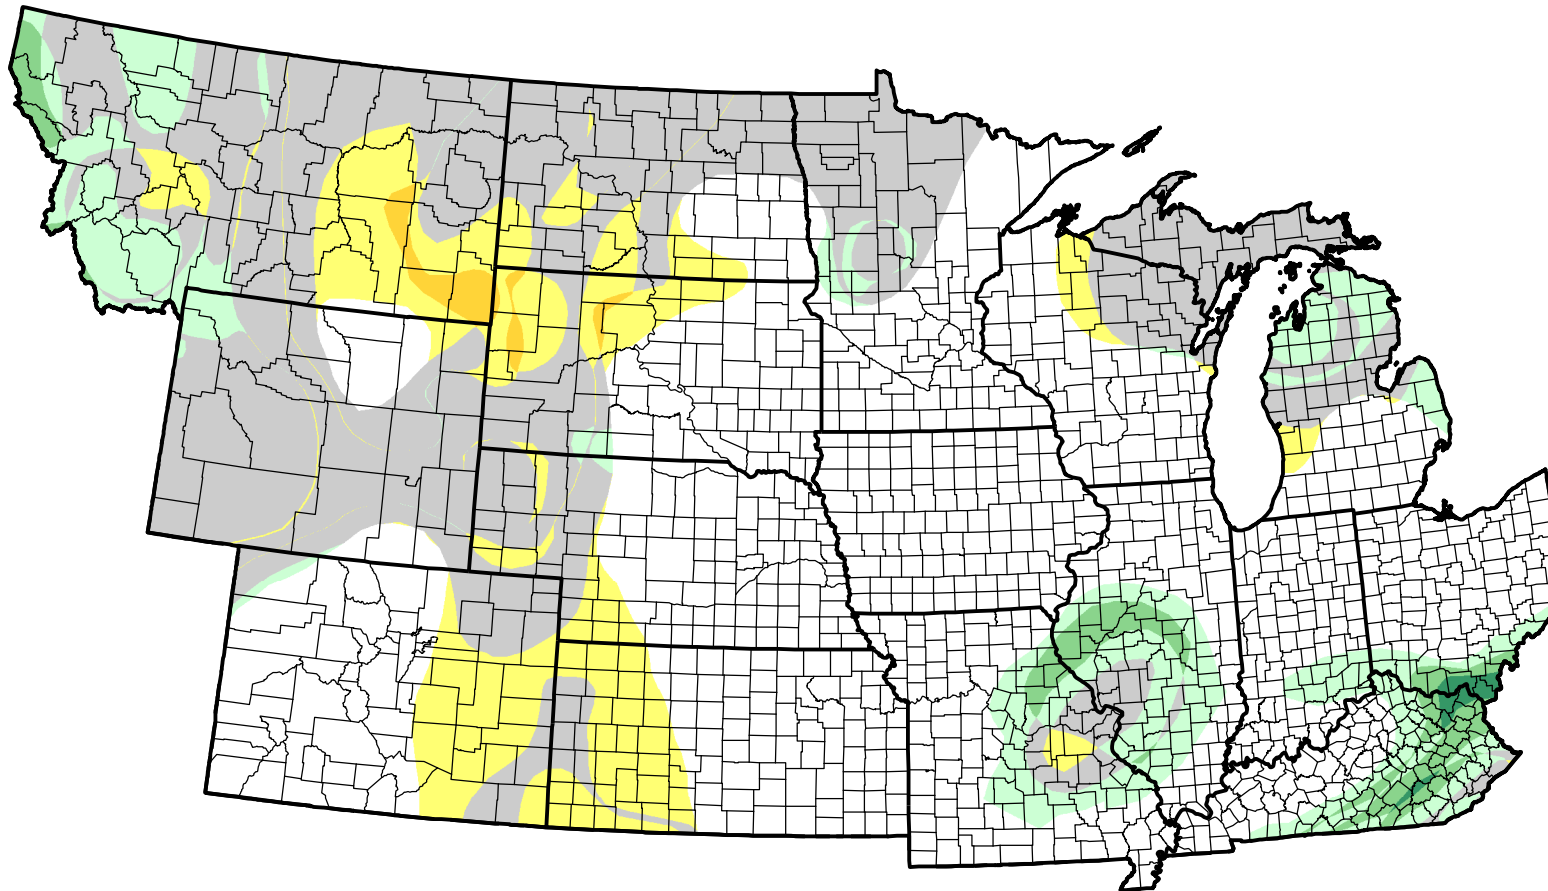

U.S. Drought Monitor Class Change - NWS Central 8 Week

December 25, 2007
compared to
November 1, 2007

droughtmonitor.unl.edu

- | | |
|---|---------------------|
|  | 5 Class Degradation |
|  | 4 Class Degradation |
|  | 3 Class Degradation |
|  | 2 Class Degradation |
|  | 1 Class Degradation |
|  | No Change |
|  | 1 Class Improvement |
|  | 2 Class Improvement |
|  | 3 Class Improvement |
|  | 4 Class Improvement |
|  | 5 Class Improvement |