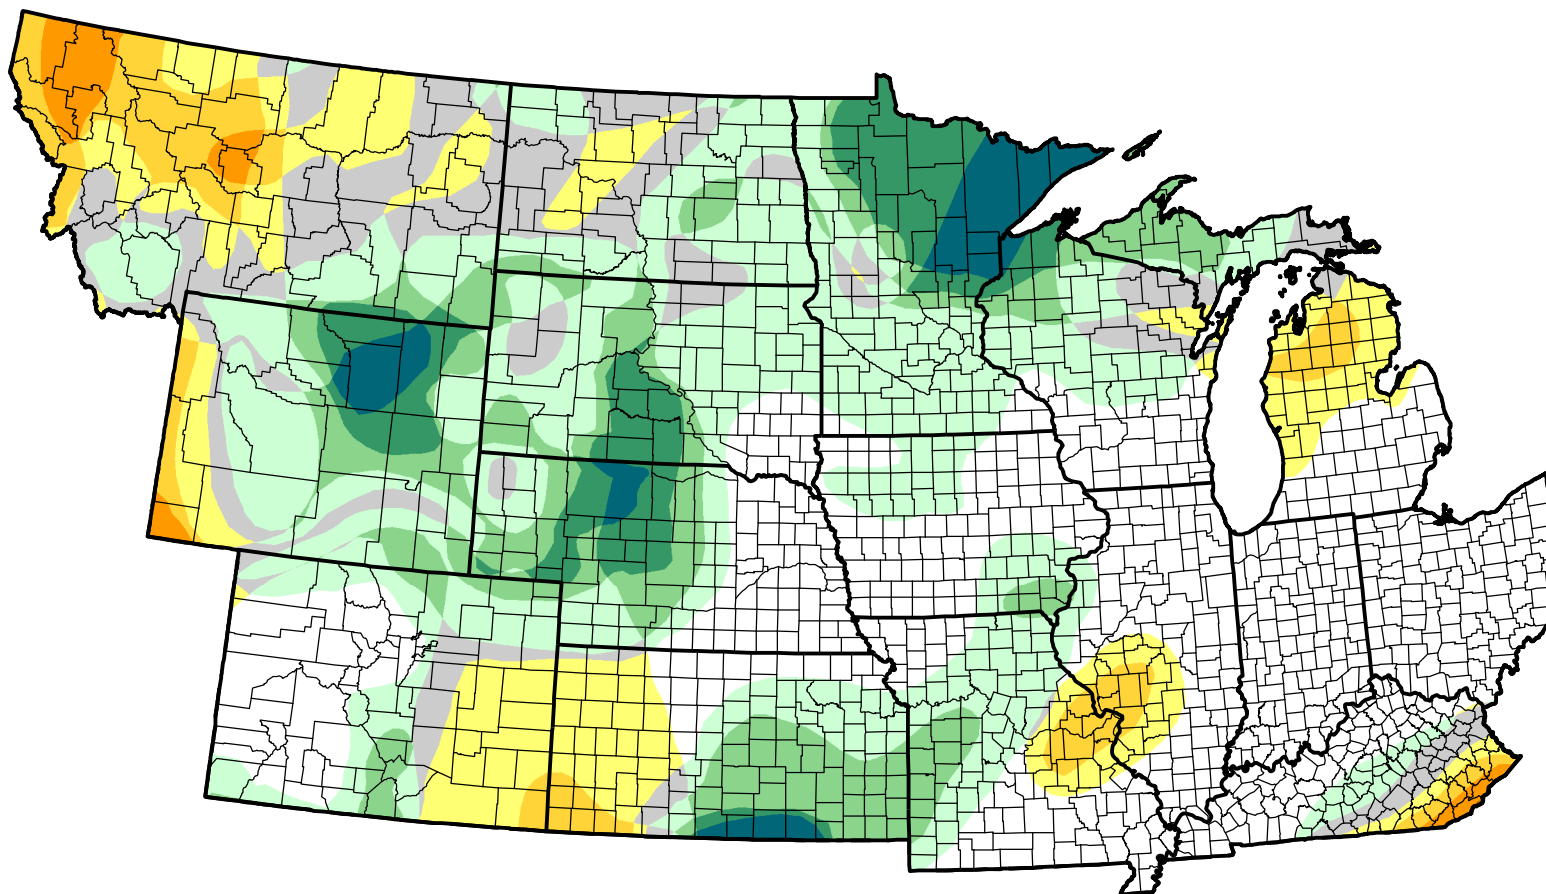

U.S. Drought Monitor Class Change - NWS Central Start of Calendar Year

December 25, 2007
compared to
January 4, 2007

droughtmonitor.unl.edu

-  5 Class Degradation
-  4 Class Degradation
-  3 Class Degradation
-  2 Class Degradation
-  1 Class Degradation
-  No Change
-  1 Class Improvement
-  2 Class Improvement
-  3 Class Improvement
-  4 Class Improvement
-  5 Class Improvement