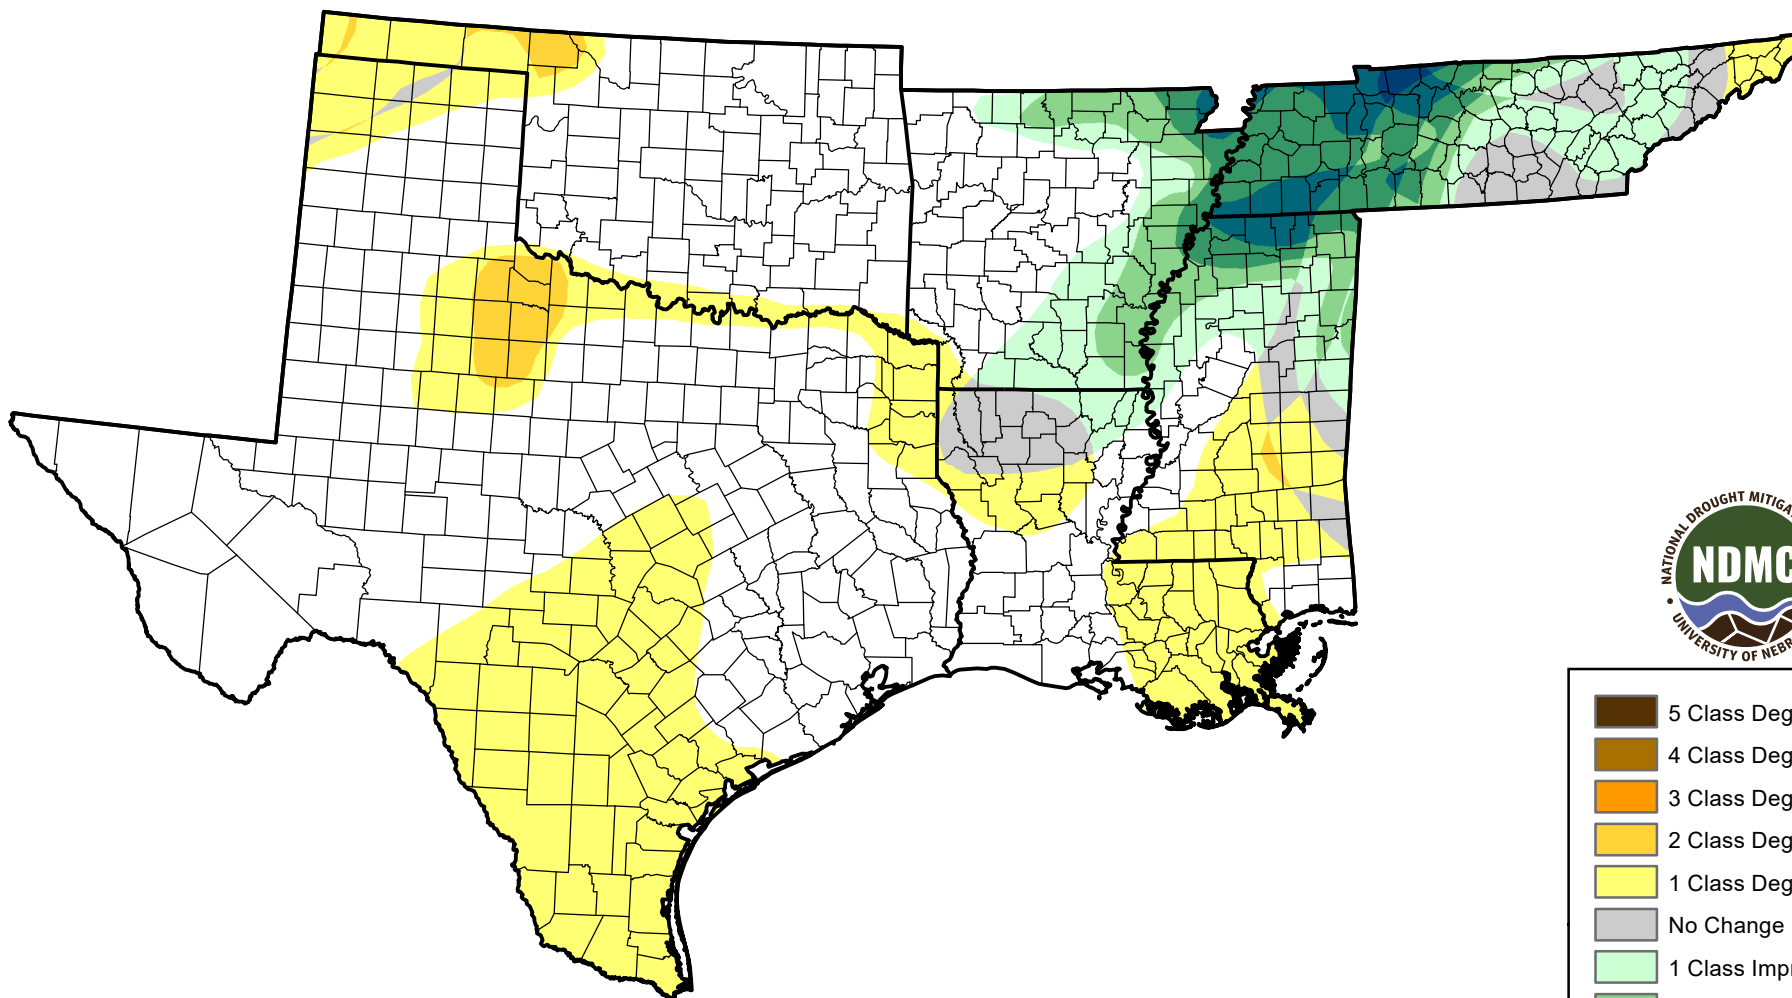

U.S. Drought Monitor Class Change - South

Start of Water Year

December 25, 2007
compared to
September 27, 2007

droughtmonitor.unl.edu

- | | |
|--|---------------------|
| | 5 Class Degradation |
| | 4 Class Degradation |
| | 3 Class Degradation |
| | 2 Class Degradation |
| | 1 Class Degradation |
| | No Change |
| | 1 Class Improvement |
| | 2 Class Improvement |
| | 3 Class Improvement |
| | 4 Class Improvement |
| | 5 Class Improvement |