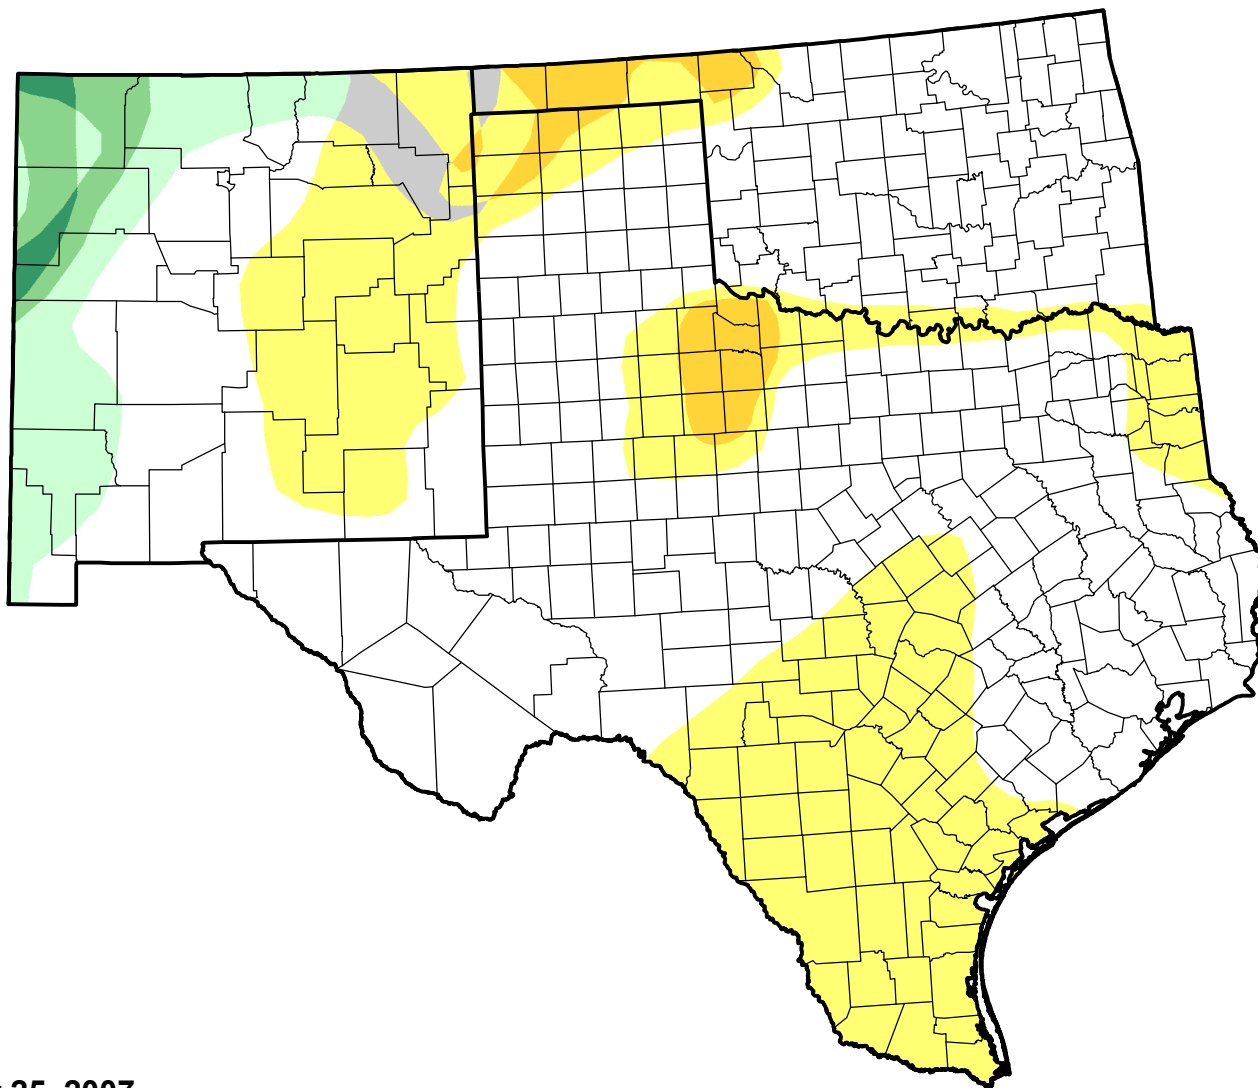

# U.S. Drought Monitor Class Change - Southern Plains RDEWS

26 Week

December 25, 2007  
compared to  
June 28, 2007

[droughtmonitor.unl.edu](http://droughtmonitor.unl.edu)

-  5 Class Degradation
-  4 Class Degradation
-  3 Class Degradation
-  2 Class Degradation
-  1 Class Degradation
-  No Change
-  1 Class Improvement
-  2 Class Improvement
-  3 Class Improvement
-  4 Class Improvement
-  5 Class Improvement