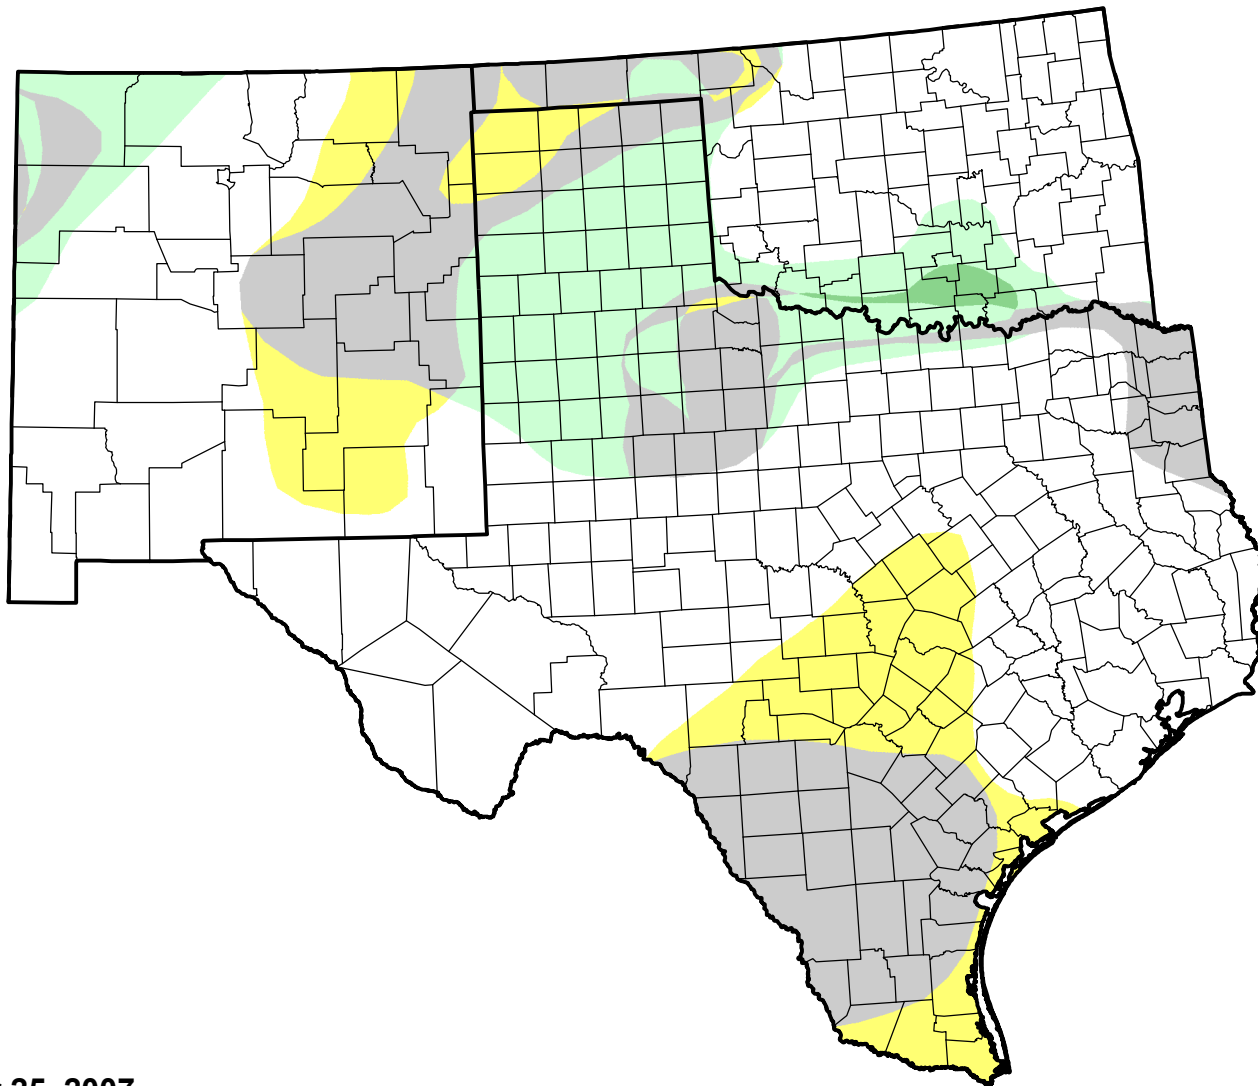

U.S. Drought Monitor Class Change - Southern Plains RDEWS

4 Week

December 25, 2007
compared to
November 29, 2007

droughtmonitor.unl.edu

- | | |
|---|---------------------|
|  | 5 Class Degradation |
|  | 4 Class Degradation |
|  | 3 Class Degradation |
|  | 2 Class Degradation |
|  | 1 Class Degradation |
|  | No Change |
|  | 1 Class Improvement |
|  | 2 Class Improvement |
|  | 3 Class Improvement |
|  | 4 Class Improvement |
|  | 5 Class Improvement |