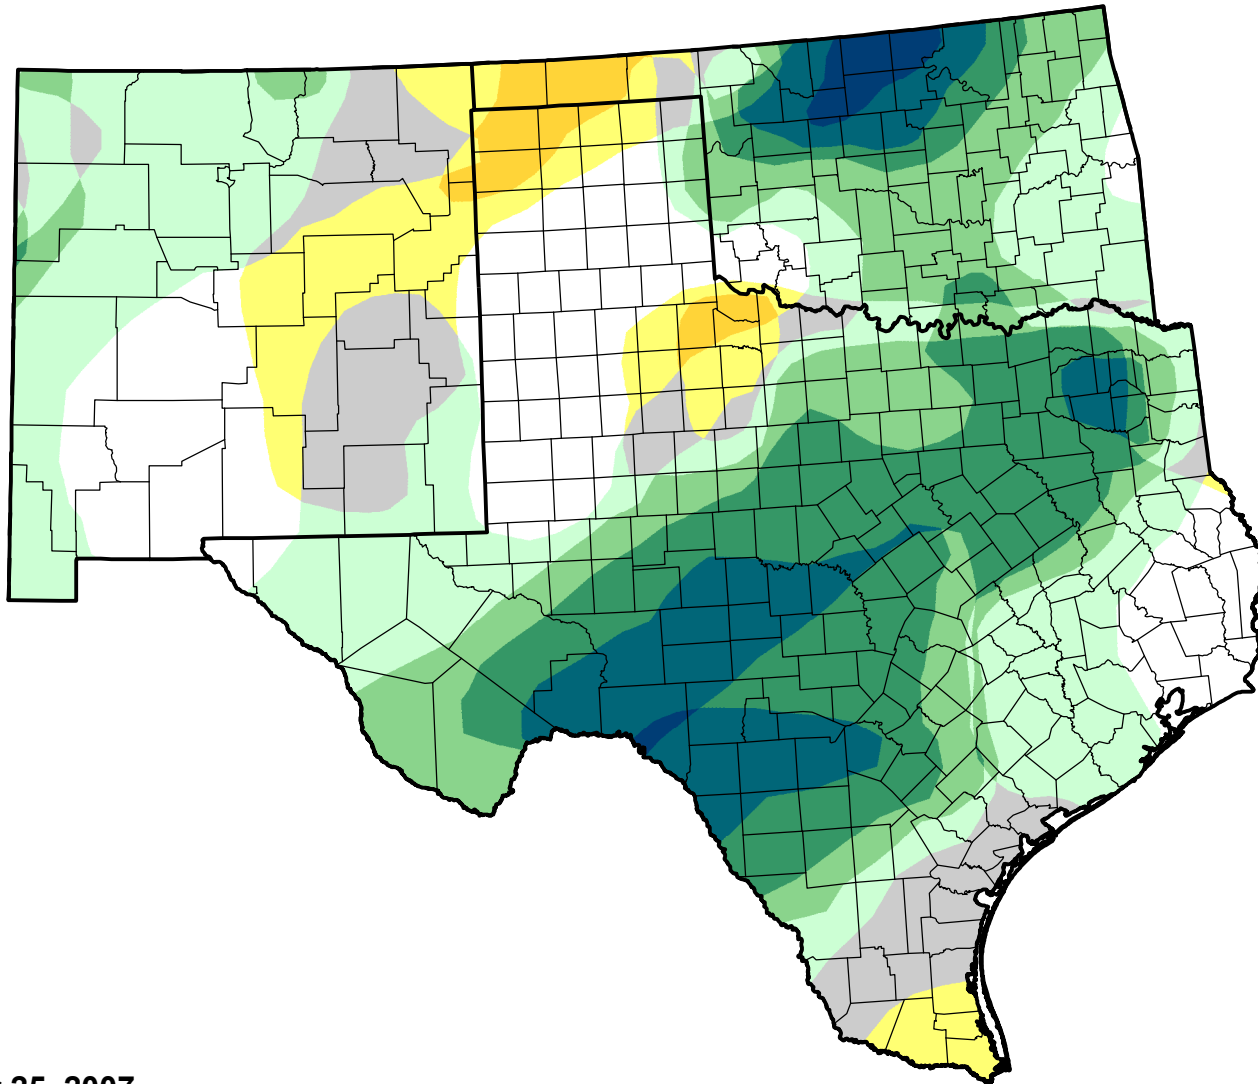

U.S. Drought Monitor Class Change - Southern Plains RDEWS

52 Week

December 25, 2007
compared to
December 28, 2006

droughtmonitor.unl.edu

- 5 Class Degradation
- 4 Class Degradation
- 3 Class Degradation
- 2 Class Degradation
- 1 Class Degradation
- No Change
- 1 Class Improvement
- 2 Class Improvement
- 3 Class Improvement
- 4 Class Improvement
- 5 Class Improvement