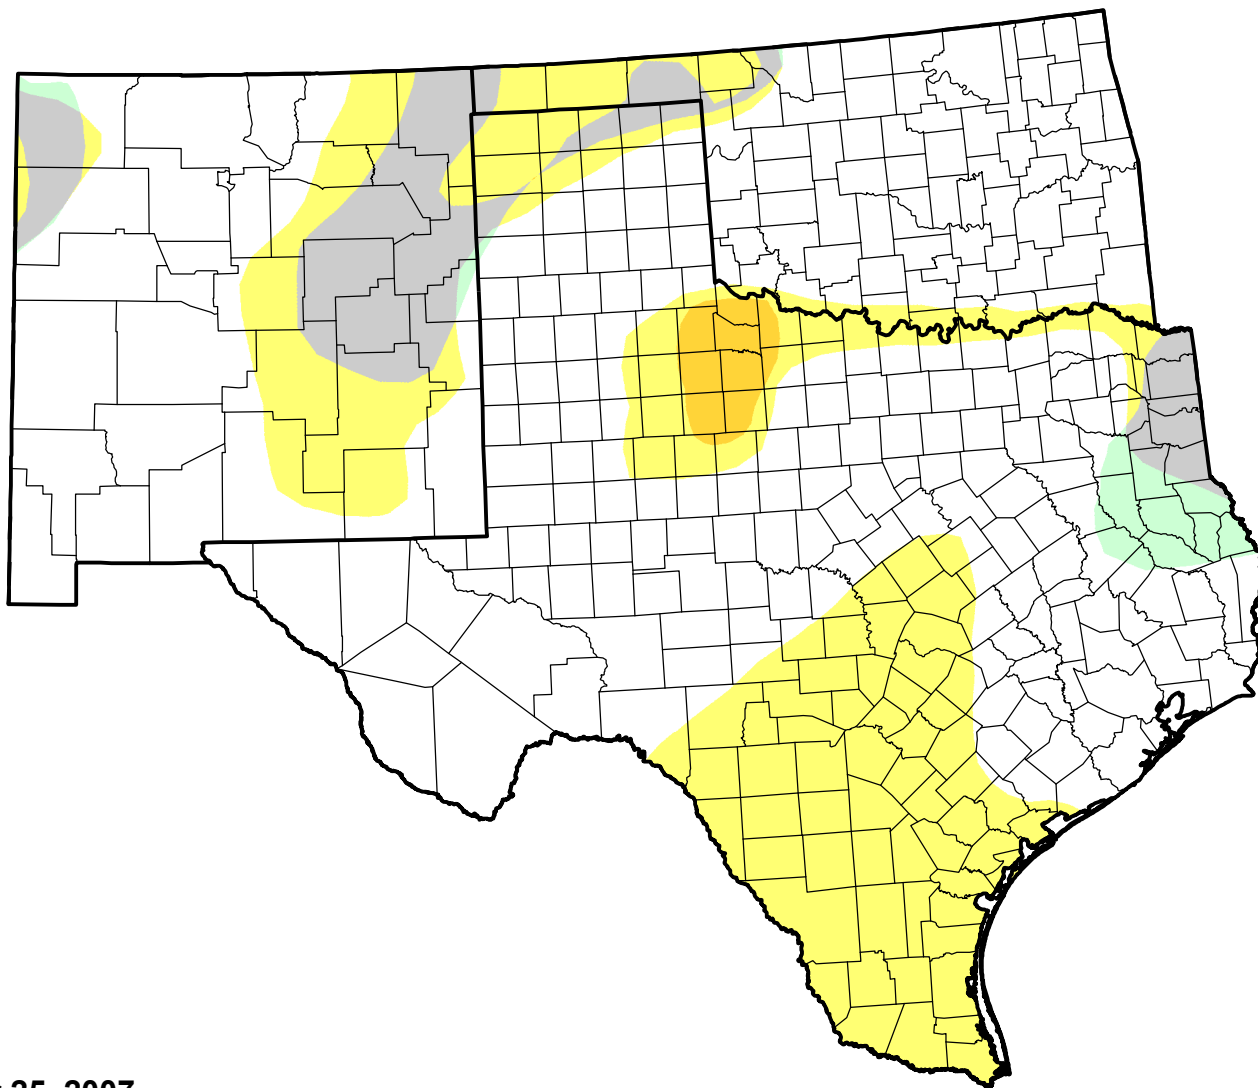

U.S. Drought Monitor Class Change - Southern Plains RDEWS

8 Week

December 25, 2007
compared to
November 1, 2007

droughtmonitor.unl.edu

-  5 Class Degradation
-  4 Class Degradation
-  3 Class Degradation
-  2 Class Degradation
-  1 Class Degradation
-  No Change
-  1 Class Improvement
-  2 Class Improvement
-  3 Class Improvement
-  4 Class Improvement
-  5 Class Improvement