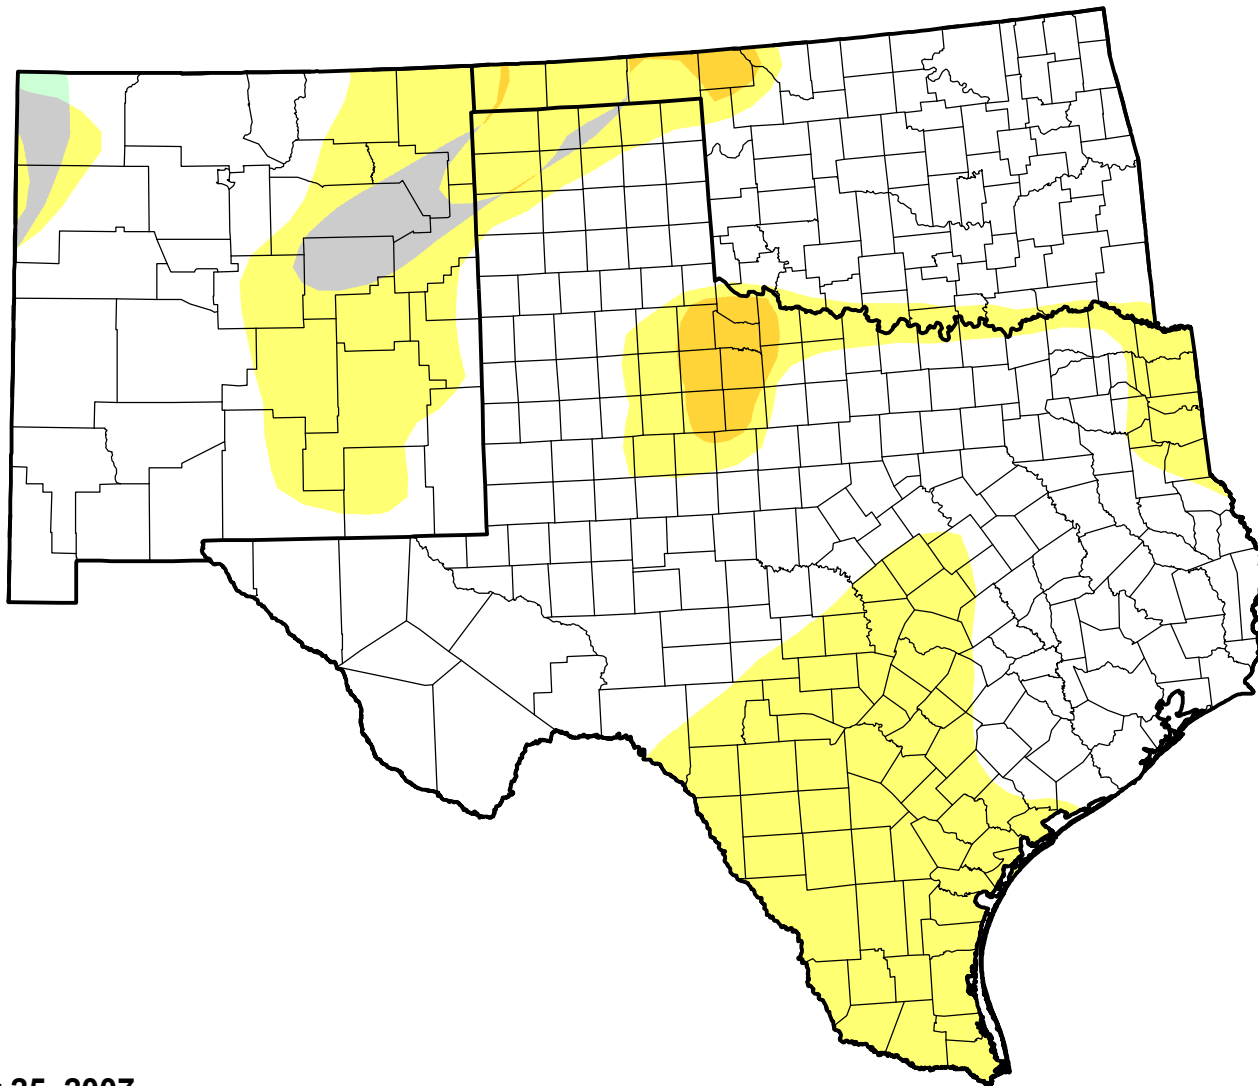

U.S. Drought Monitor Class Change - Southern Plains RDEWS

Start of Water Year

December 25, 2007
compared to
September 27, 2007

droughtmonitor.unl.edu

-  5 Class Degradation
-  4 Class Degradation
-  3 Class Degradation
-  2 Class Degradation
-  1 Class Degradation
-  No Change
-  1 Class Improvement
-  2 Class Improvement
-  3 Class Improvement
-  4 Class Improvement
-  5 Class Improvement