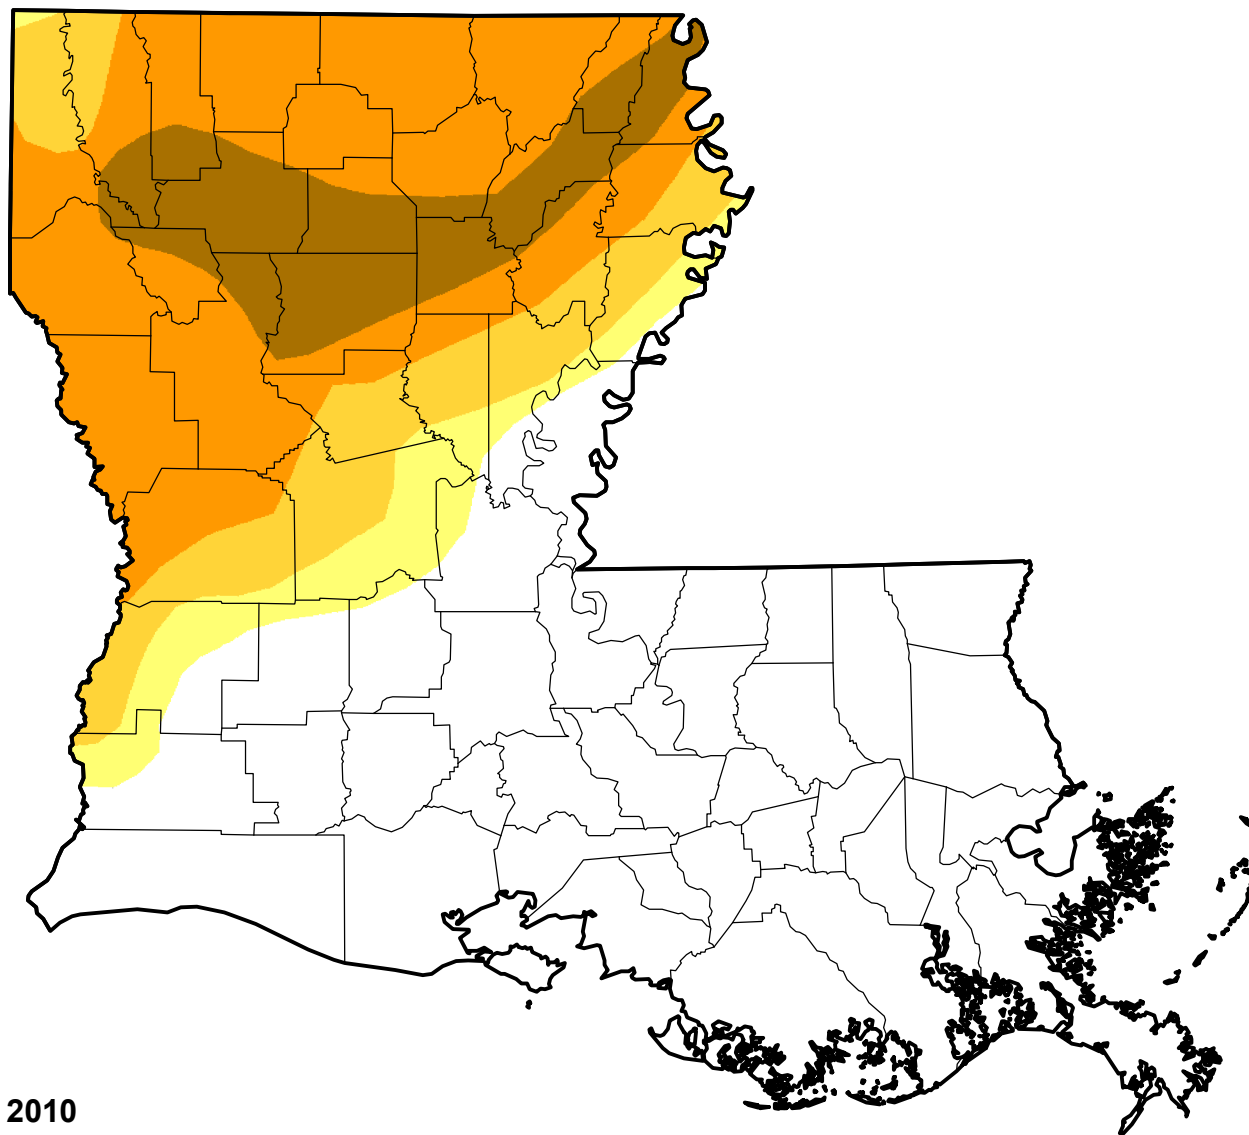

U.S. Drought Monitor Class Change - Louisiana

Start of Calendar Year

September 14, 2010
compared to
December 31, 2009

droughtmonitor.unl.edu

-  5 Class Degradation
-  4 Class Degradation
-  3 Class Degradation
-  2 Class Degradation
-  1 Class Degradation
-  No Change
-  1 Class Improvement
-  2 Class Improvement
-  3 Class Improvement
-  4 Class Improvement
-  5 Class Improvement