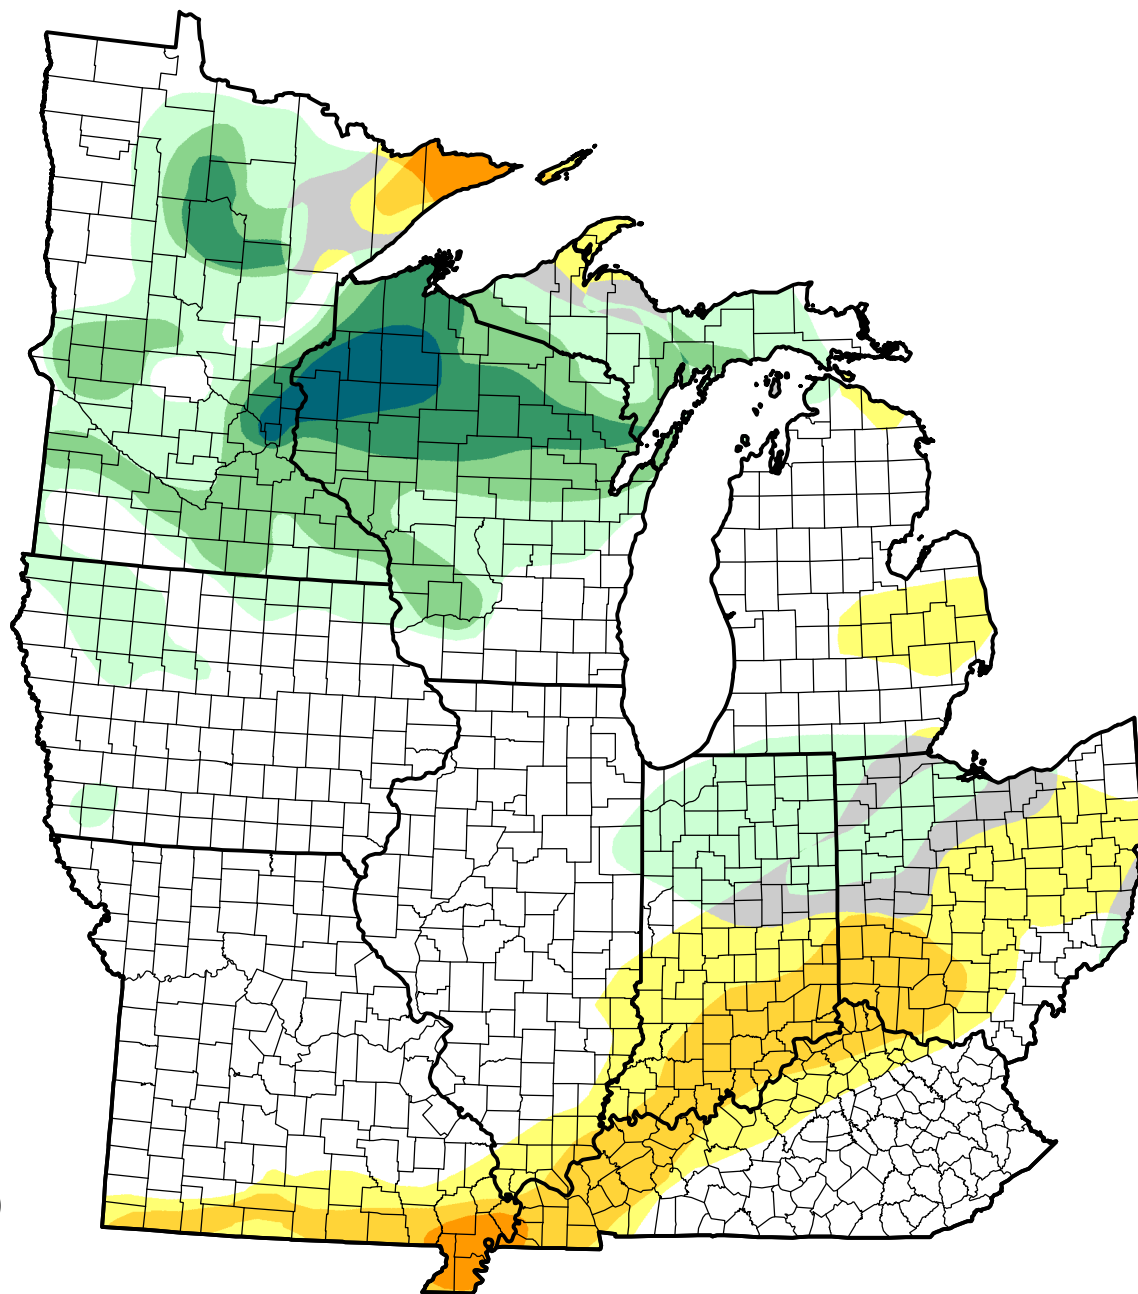

# U.S. Drought Monitor Class Change - Midwest

## Start of Water Year

September 14, 2010  
compared to  
October 1, 2009

[droughtmonitor.unl.edu](http://droughtmonitor.unl.edu)