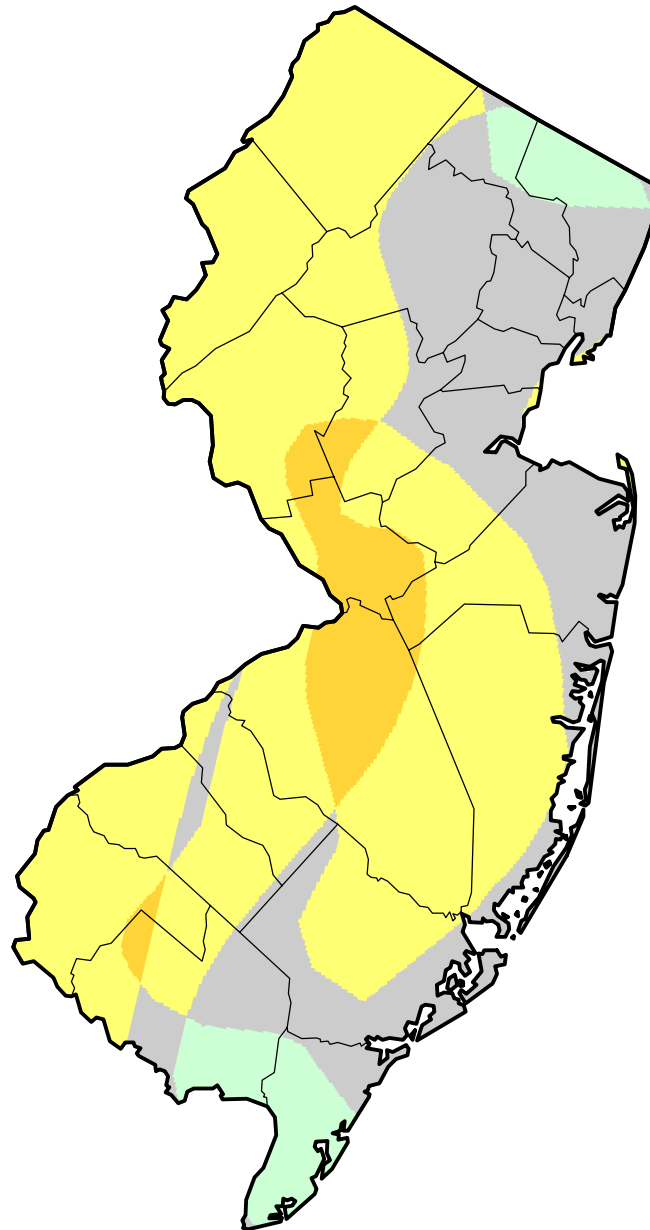

U.S. Drought Monitor Class Change - New Jersey

8 Week

September 14, 2010
compared to
July 22, 2010

droughtmonitor.unl.edu