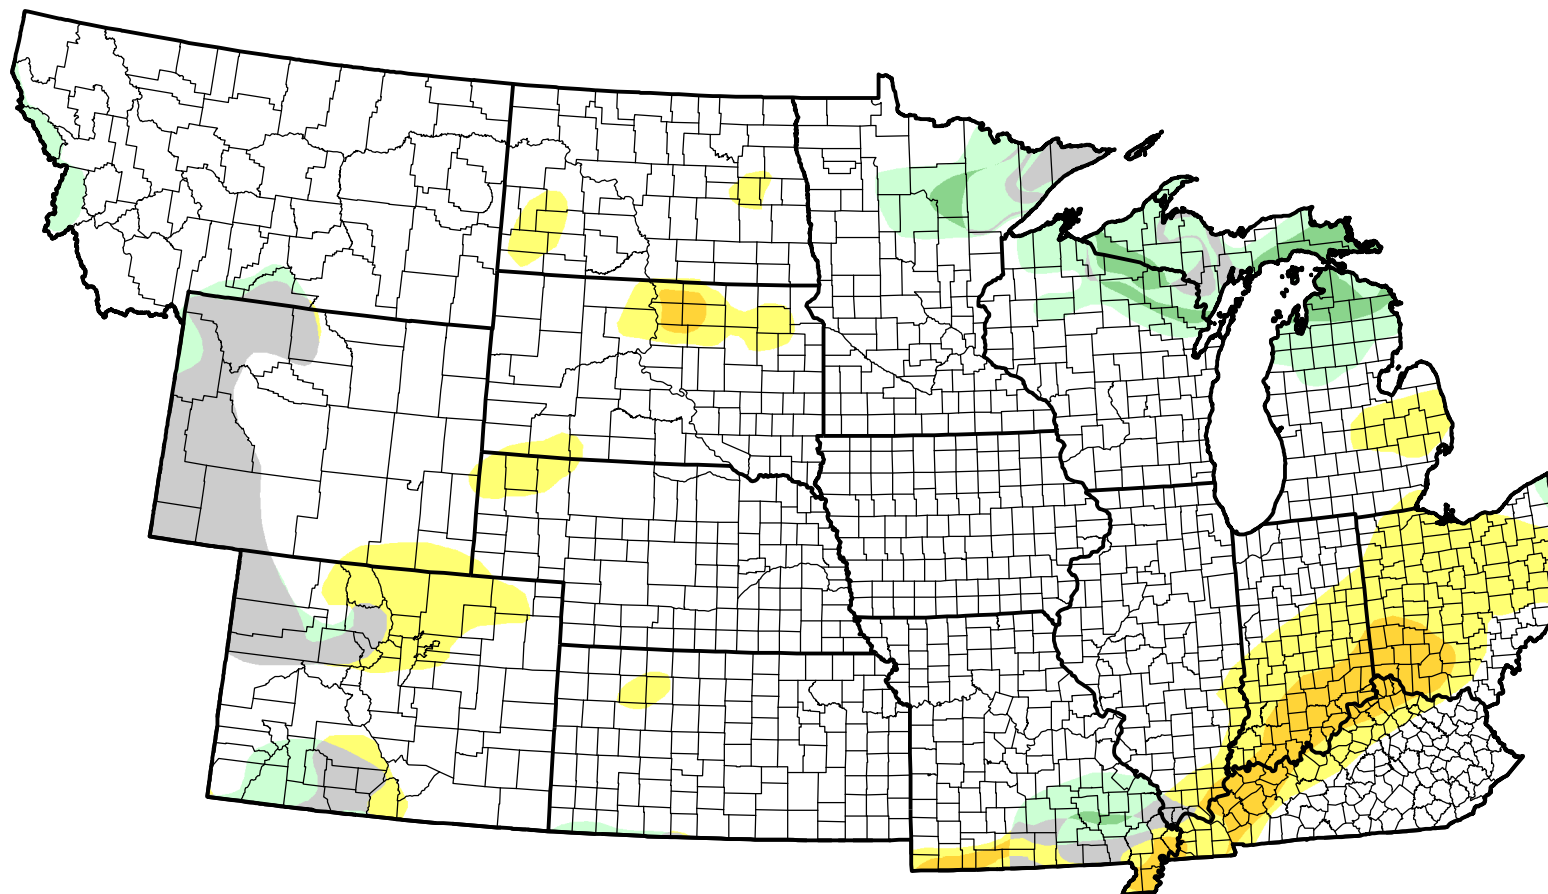

U.S. Drought Monitor Class Change - NWS Central 8 Week

September 14, 2010
compared to
July 22, 2010

droughtmonitor.unl.edu

-  5 Class Degradation
-  4 Class Degradation
-  3 Class Degradation
-  2 Class Degradation
-  1 Class Degradation
-  No Change
-  1 Class Improvement
-  2 Class Improvement
-  3 Class Improvement
-  4 Class Improvement
-  5 Class Improvement