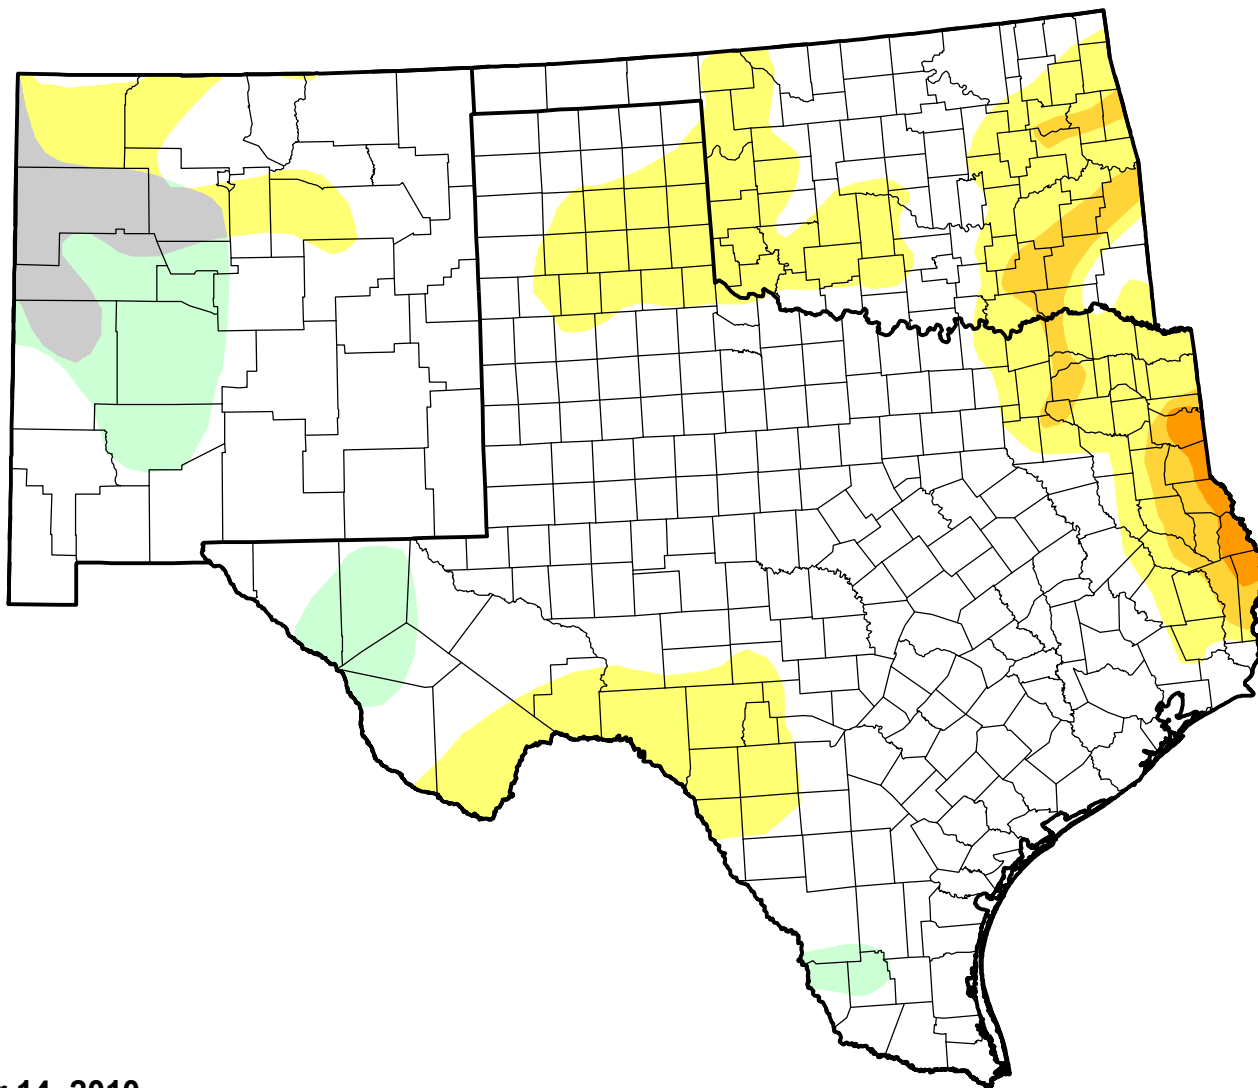

U.S. Drought Monitor Class Change - Southern Plains RDEWS

26 Week

September 14, 2010
compared to
March 18, 2010

droughtmonitor.unl.edu

- | | |
|---|---------------------|
|  | 5 Class Degradation |
|  | 4 Class Degradation |
|  | 3 Class Degradation |
|  | 2 Class Degradation |
|  | 1 Class Degradation |
|  | No Change |
|  | 1 Class Improvement |
|  | 2 Class Improvement |
|  | 3 Class Improvement |
|  | 4 Class Improvement |
|  | 5 Class Improvement |